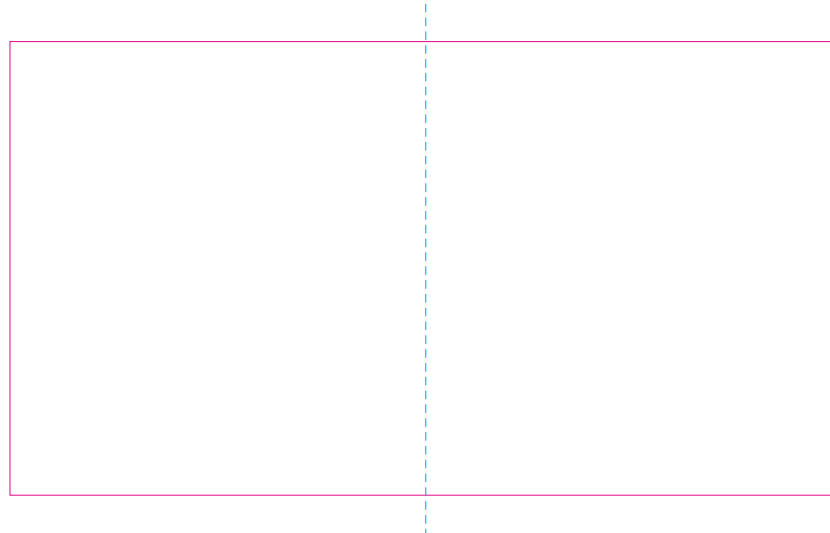

RS

—— Edge of graphics

----- centerlines

file format: vector

colours: in one color

formats: PDF, EPS, AI, CDR

The pink outline the maximum size of graphic visible on the product.

The blue dash line indicates the center line of the left, right and middle side of object.