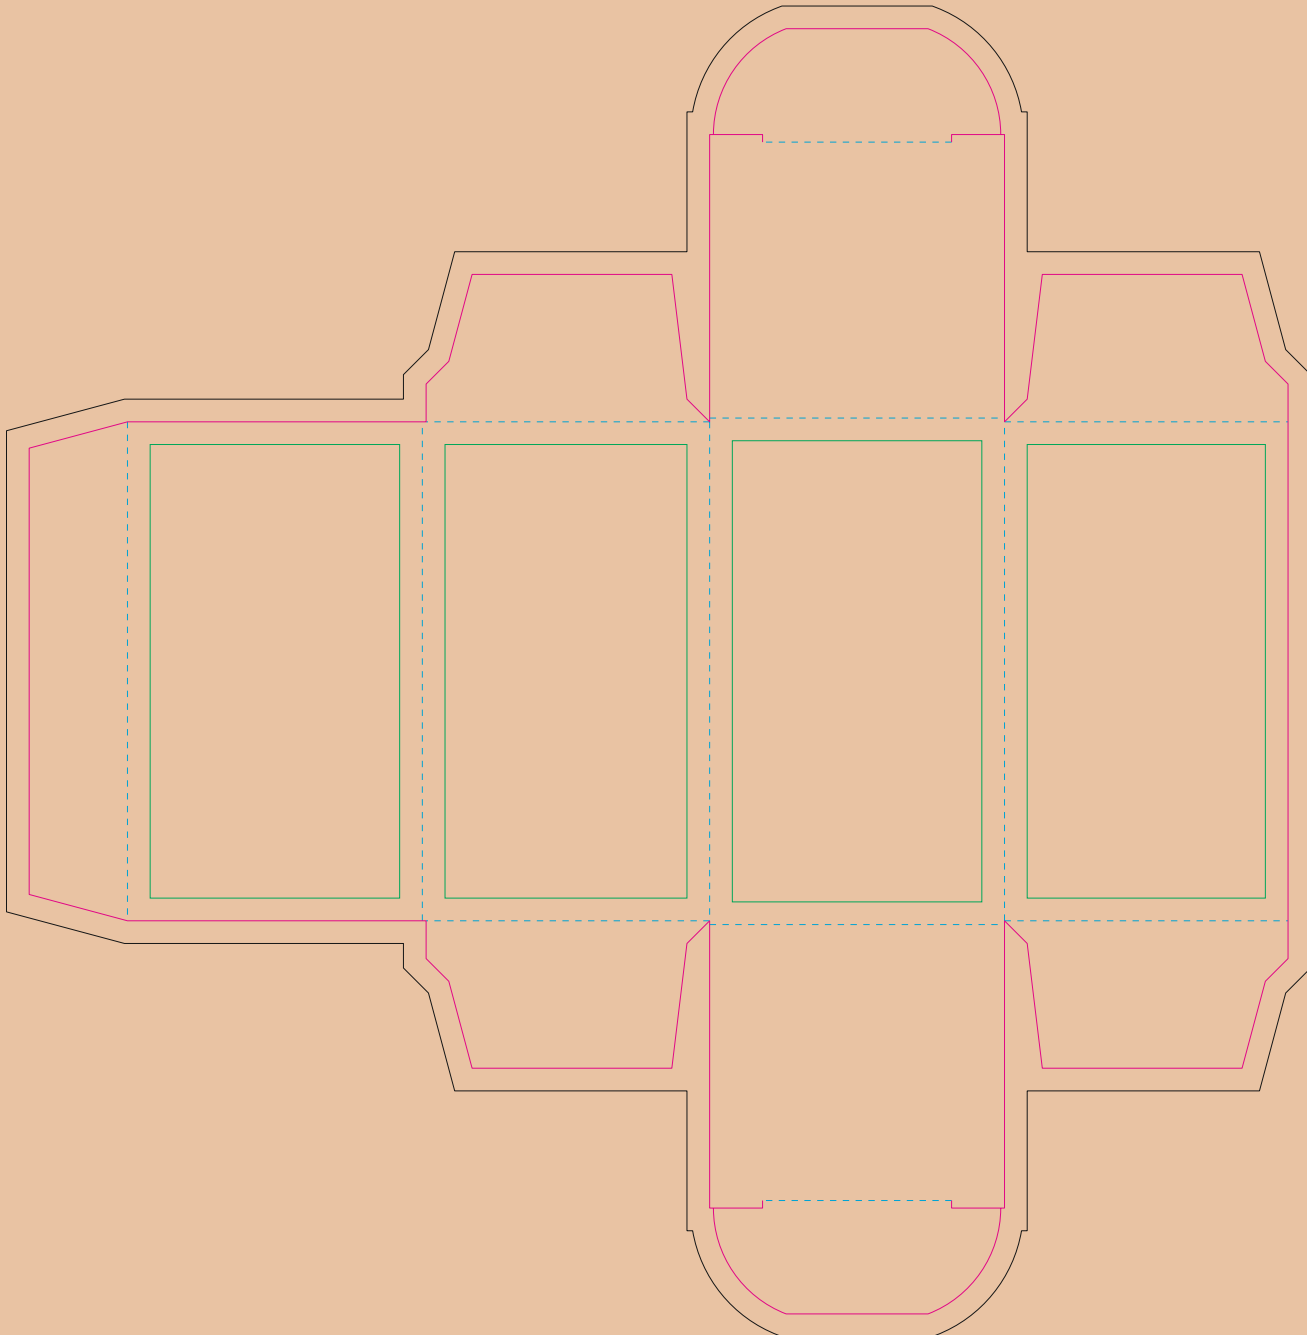

Kraft Paperboard box

——— Margin

——— Edge of product

——— Bleed limit 5-5 mm (background must fill it)

- - - - - Fold line

resolution: min. 300DPI

colours: CMYK

formats: TIFF, PDF, EPS, AI, CDR

The green line indicates the area all non-background object - texts, logos, etc.

The pink outline the maximum size of graphic visible on the product.

The black line indicates the size of the required graphics including bleed.