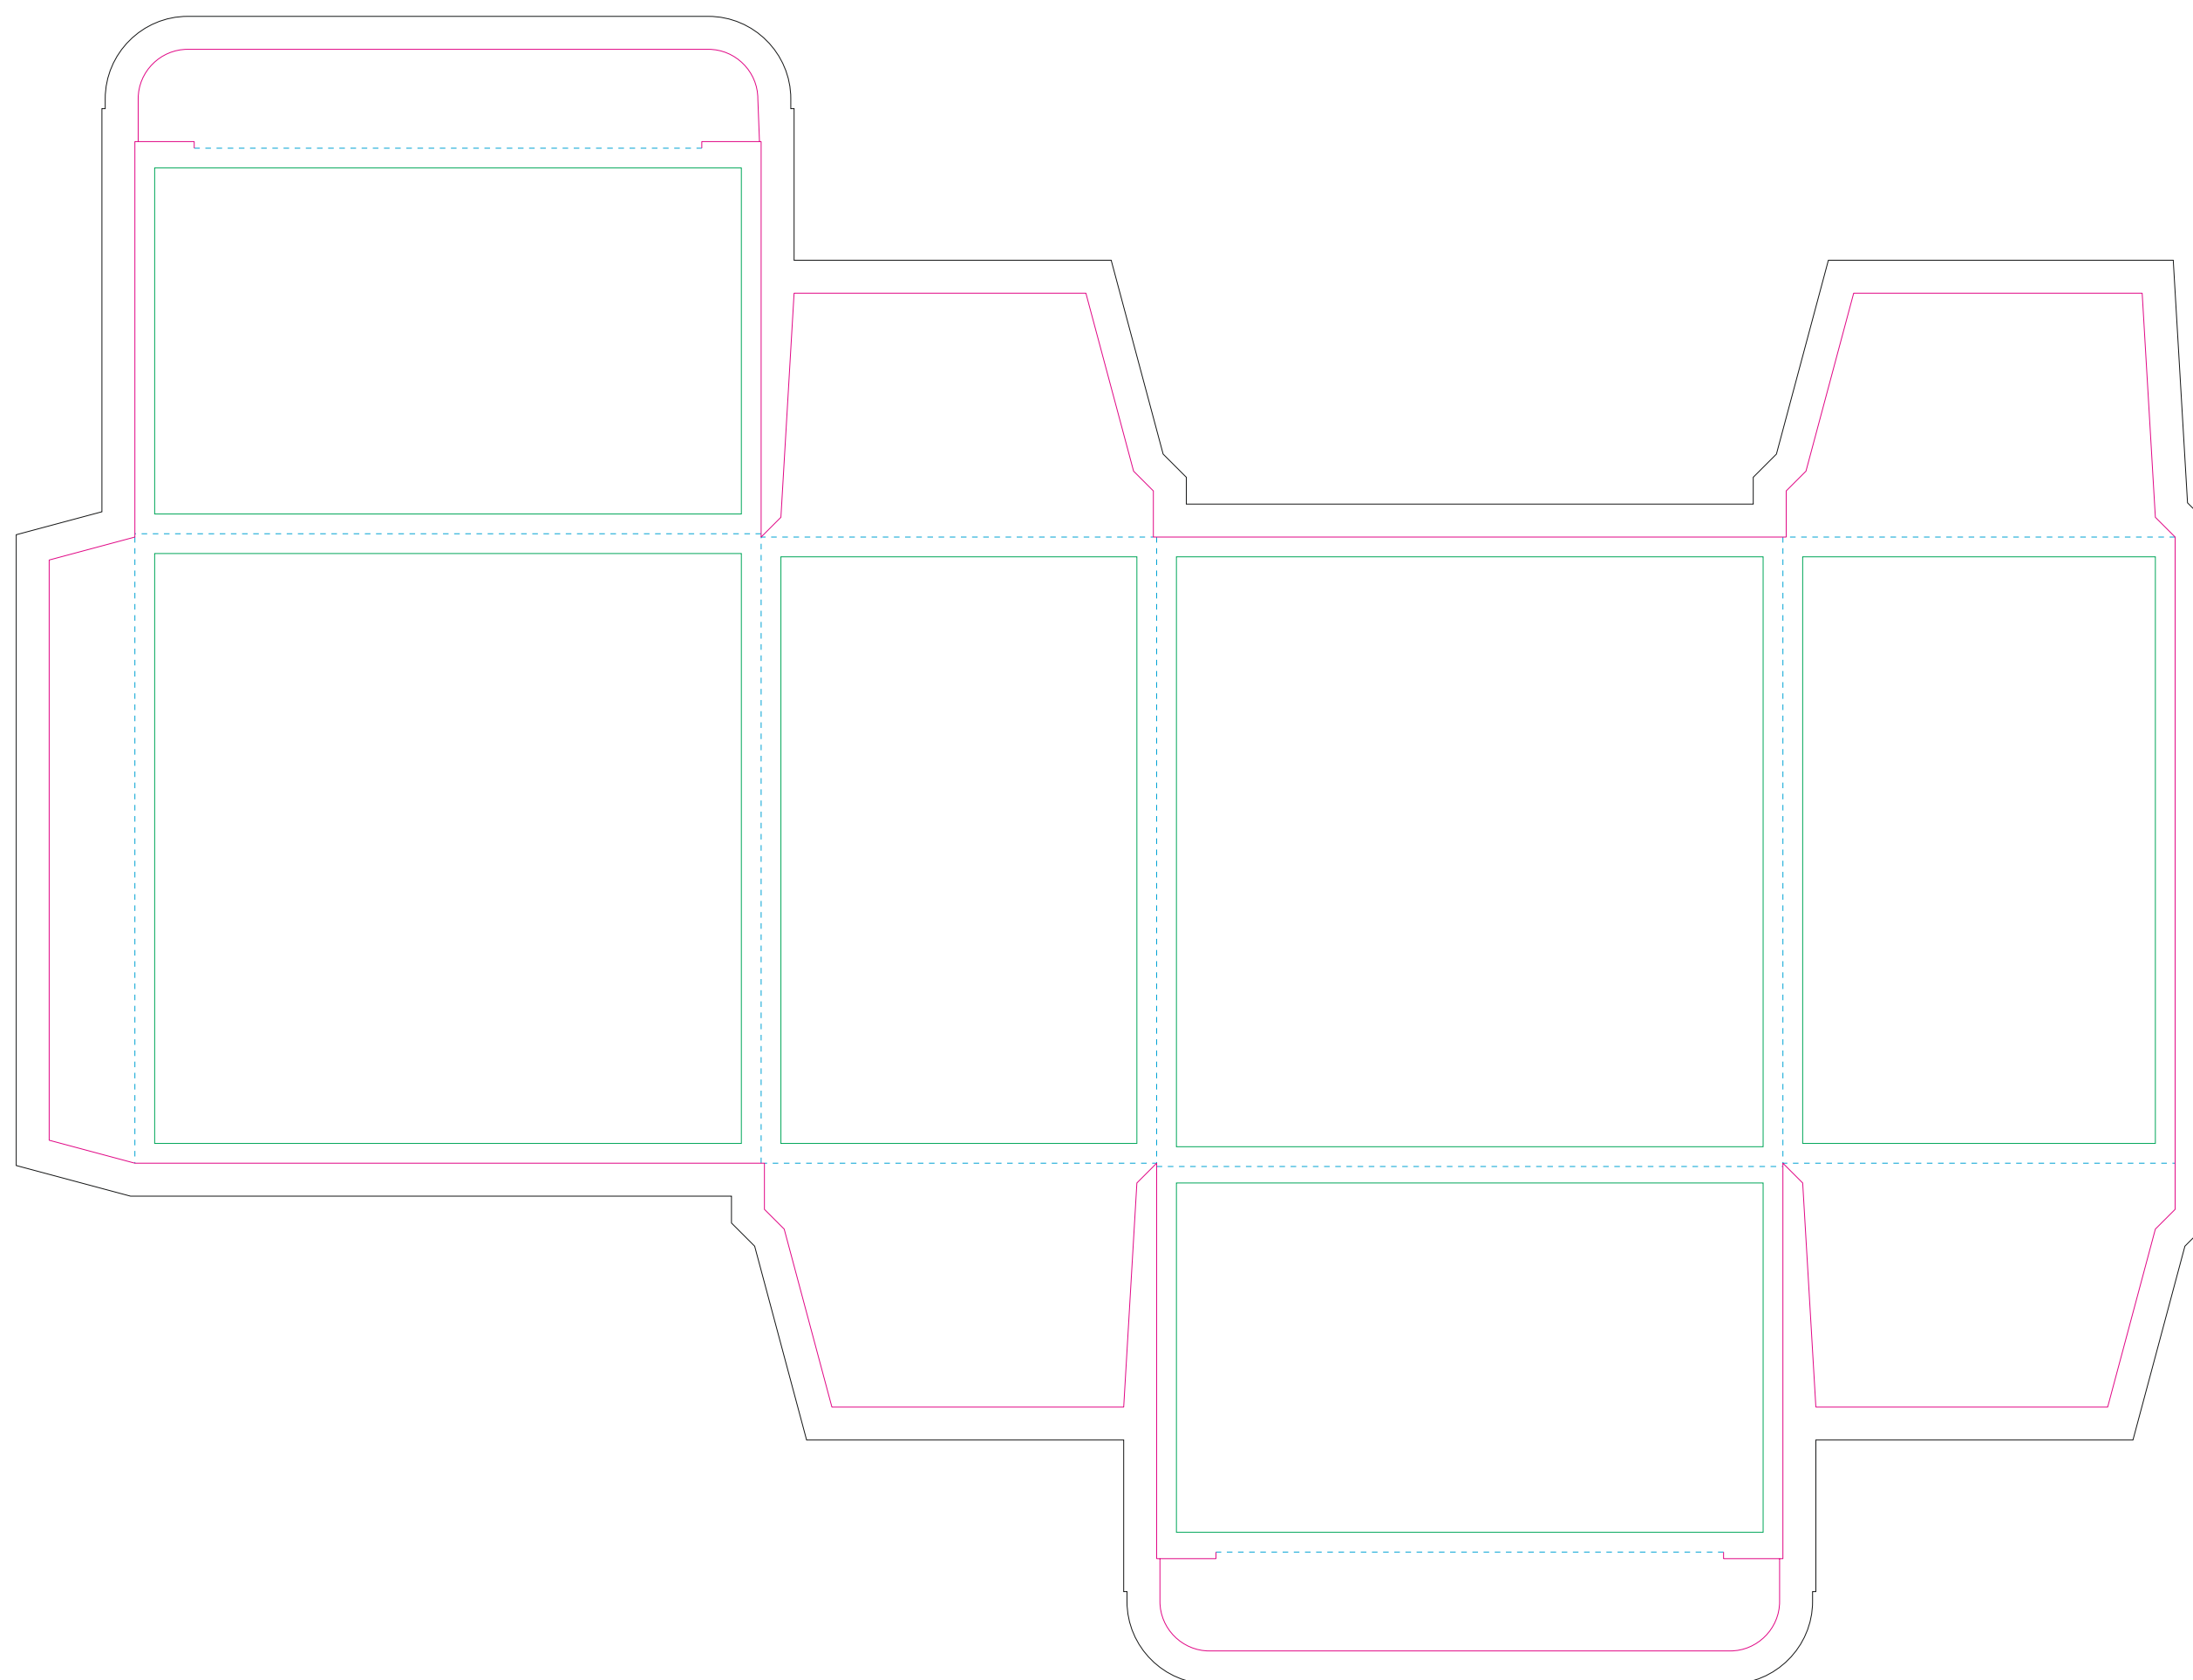

Paperboard box

- Margin
- Edge of product
- Bleed limit 5-5 mm (background must fill it)
- - - - - Fold line

resolution: min. 300DPI
colours: CMYK
formats: TIFF, PDF, EPS, AI, CDR

The green line indicates the area all non-background object - texts, logos, etc.
The pink outline the maximum size of graphic visible on the product.
The black line indicates the size of the required graphics including bleed.