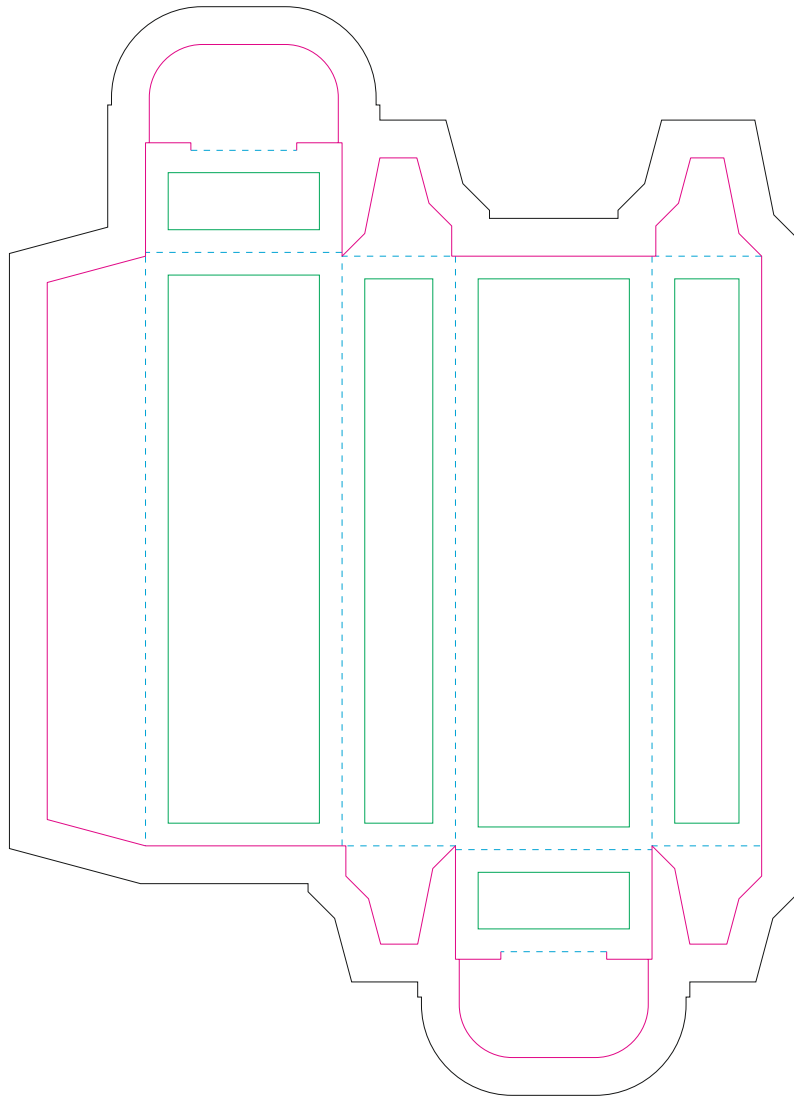

# Paperboard box

- Margin
- Edge of product
- Bleed limit 5-5 mm (background must fill it)
- - - - - Fold line

resolution: min. 300DPI  
colours: CMYK  
formats: TIFF, PDF, EPS, AI, CDR

The green line indicates the area all non-background object - texts, logos, etc.  
The pink outline the maximum size of graphic visible on the product.  
The black line indicates the size of the required graphics including bleed.