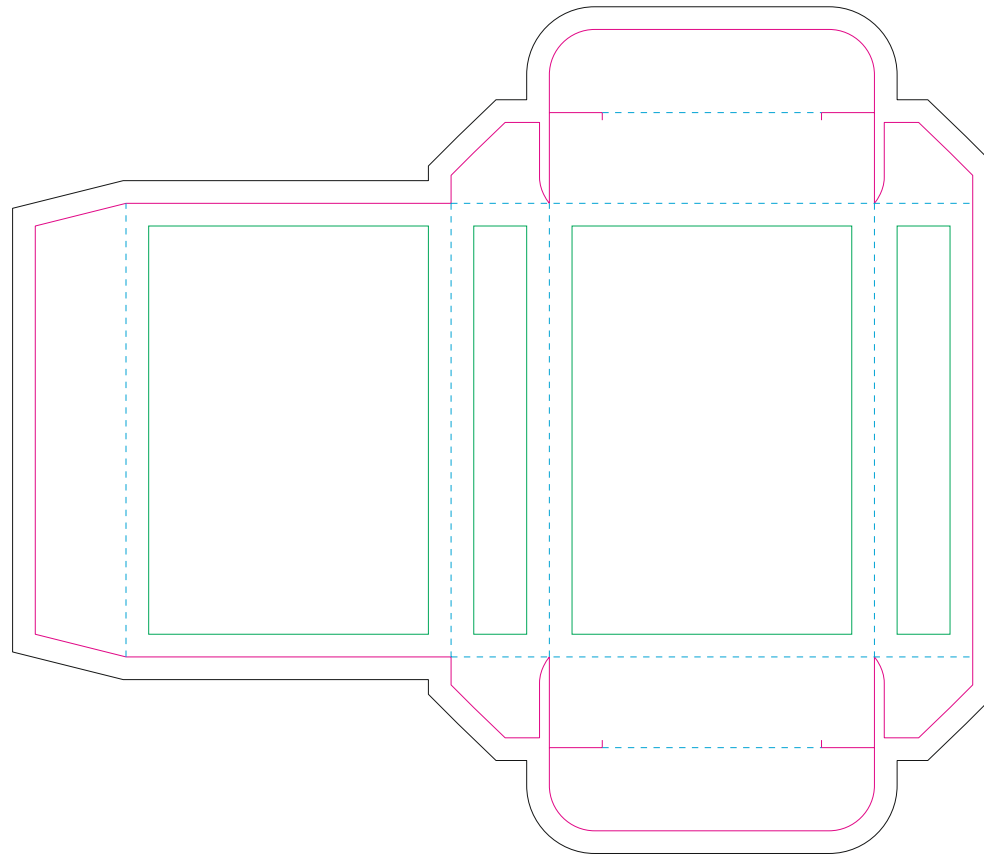

# Paperboard box

- Margin
- Edge of product
- Bleed limit 5-5 mm (background must fill it)
- - - - - Fold line

resolution: min. 300DPI  
colours: CMYK  
formats: TIFF, PDF, EPS, AI, CDR

The green line indicates the area all non-background object - texts, logos, etc.  
The pink outline the maximum size of graphic visible on the product.  
The black line indicates the size of the required graphics including bleed.