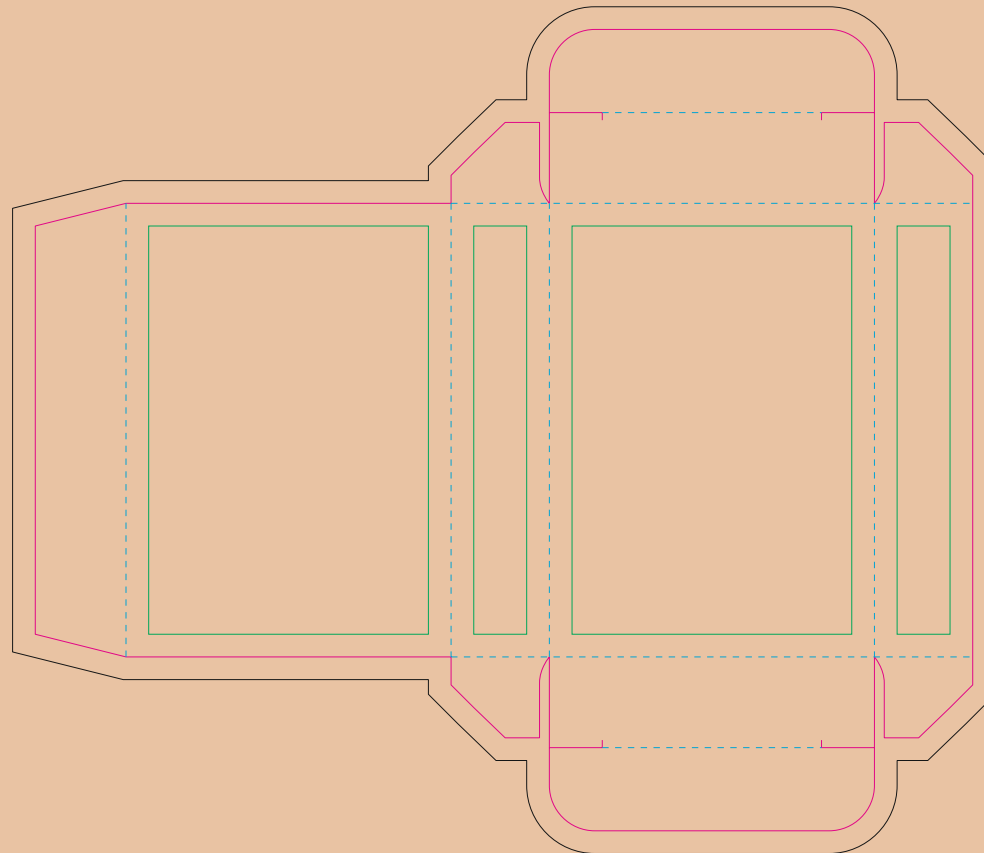

# Kraft Paperboard box

- Margin
- Edge of product
- Bleed limit 5-5 mm (background must fill it)
- - - - - Fold line

resolution: min. 300DPI

colours: CMYK

formats: TIFF, PDF, EPS, AI, CDR

The green line indicates the area all non-background object - texts, logos, etc.

The pink outline the maximum size of graphic visible on the product.

The black line indicates the size of the required graphics including bleed.