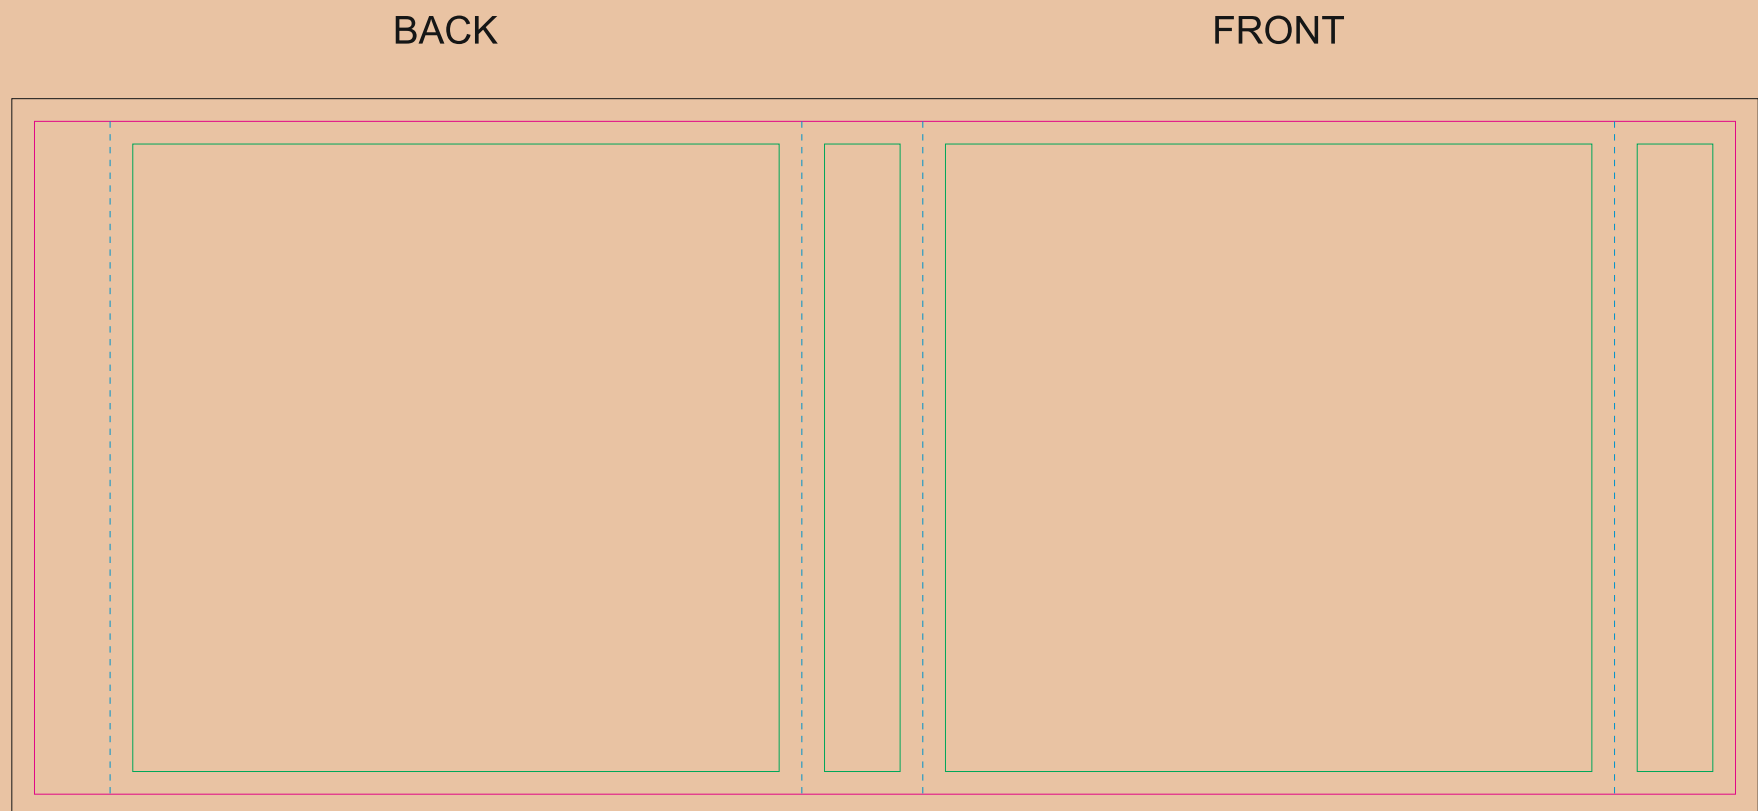

# Kraft paper sleeve

The size of the paper sleeve is for reference only as product packaging size may vary.

- Margin
- Edge of product
- Bleed limit 3-3 mm (background must fill it)
- - - - - Fold line

resolution: min. 300DPI

colours: CMYK

formats: TIFF, PDF, EPS, AI, CDR

The green line indicates the area all non-background object - texts, logos, etc.

The pink outline the maximum size of graphic visible on the product.

The black line indicates the size of the required graphics including bleed.