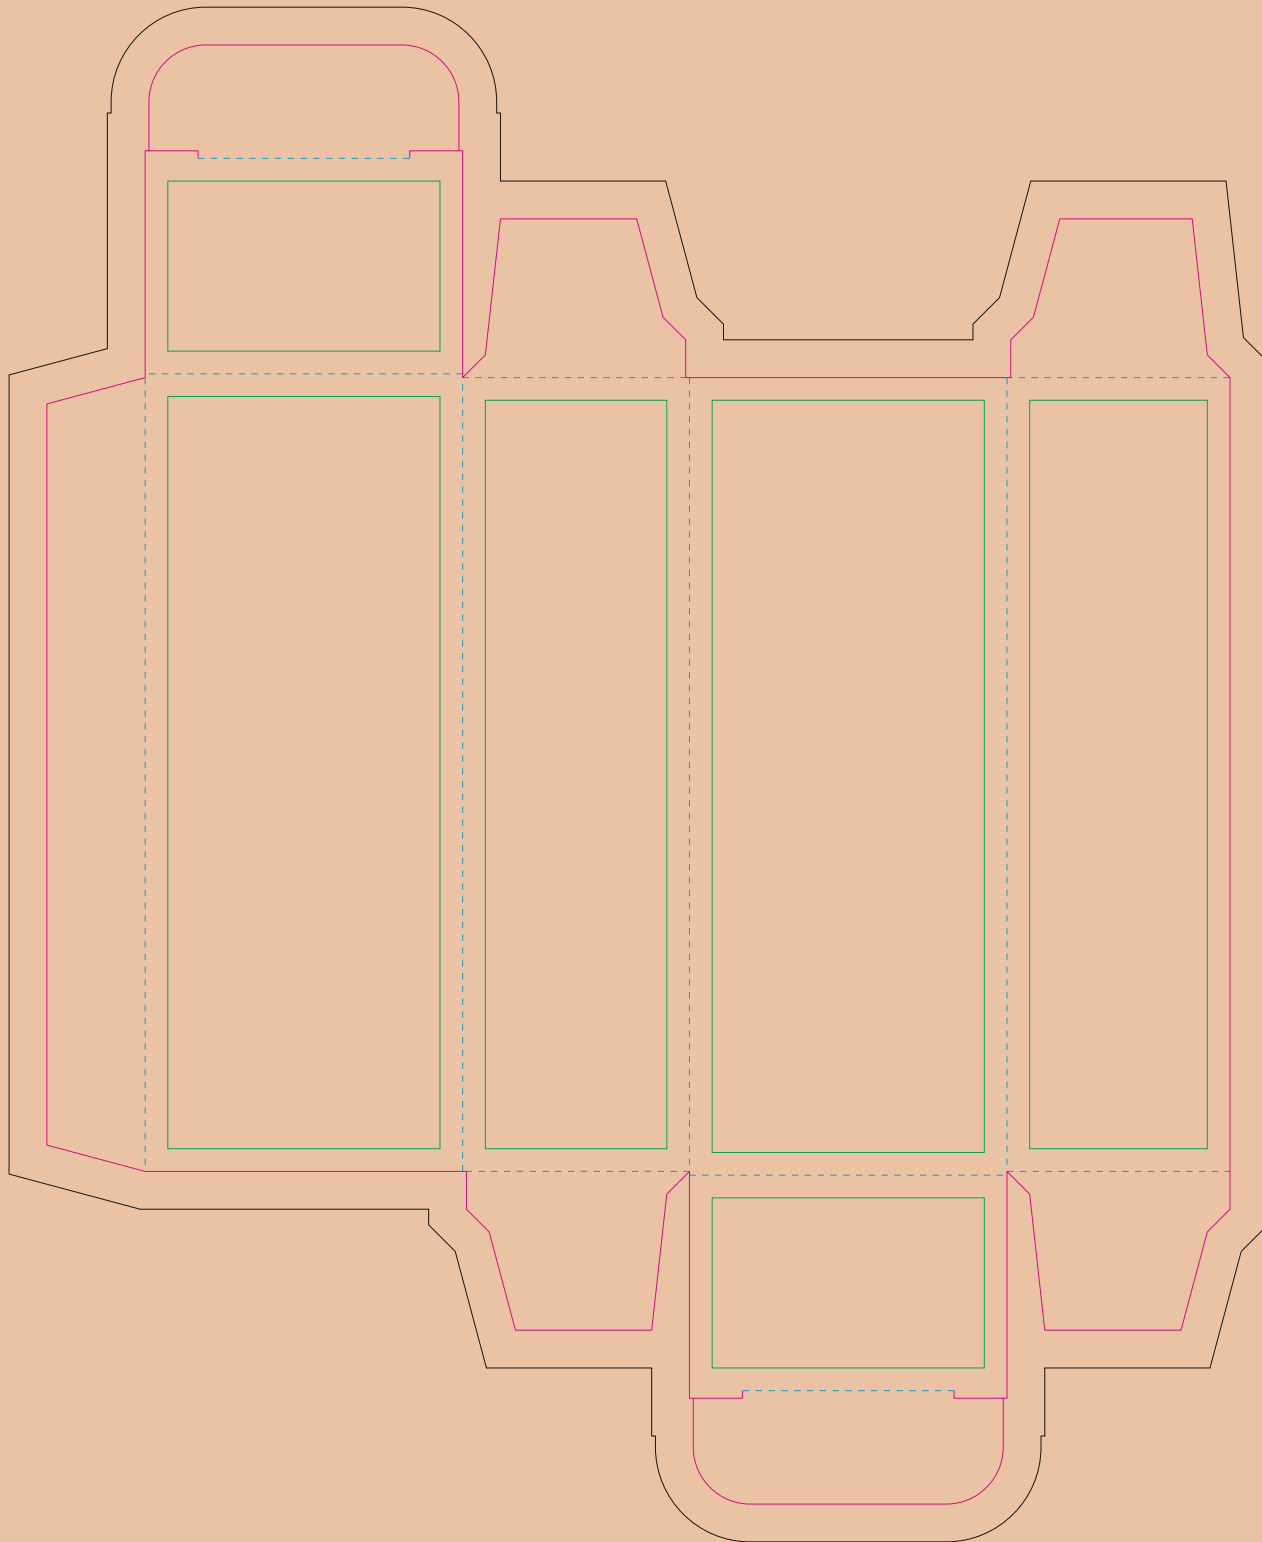

Kraft Paperboard box

- Margin
- Edge of product
- Bleed limit 5-5 mm (background must fill it)
- - - - - Fold line

resolution: min. 300DPI

colours: CMYK

formats: TIFF, PDF, EPS, AI, CDR

The green line indicates the area all non-background object - texts, logos, etc.

The pink outline the maximum size of graphic visible on the product.

The black line indicates the size of the required graphics including bleed.