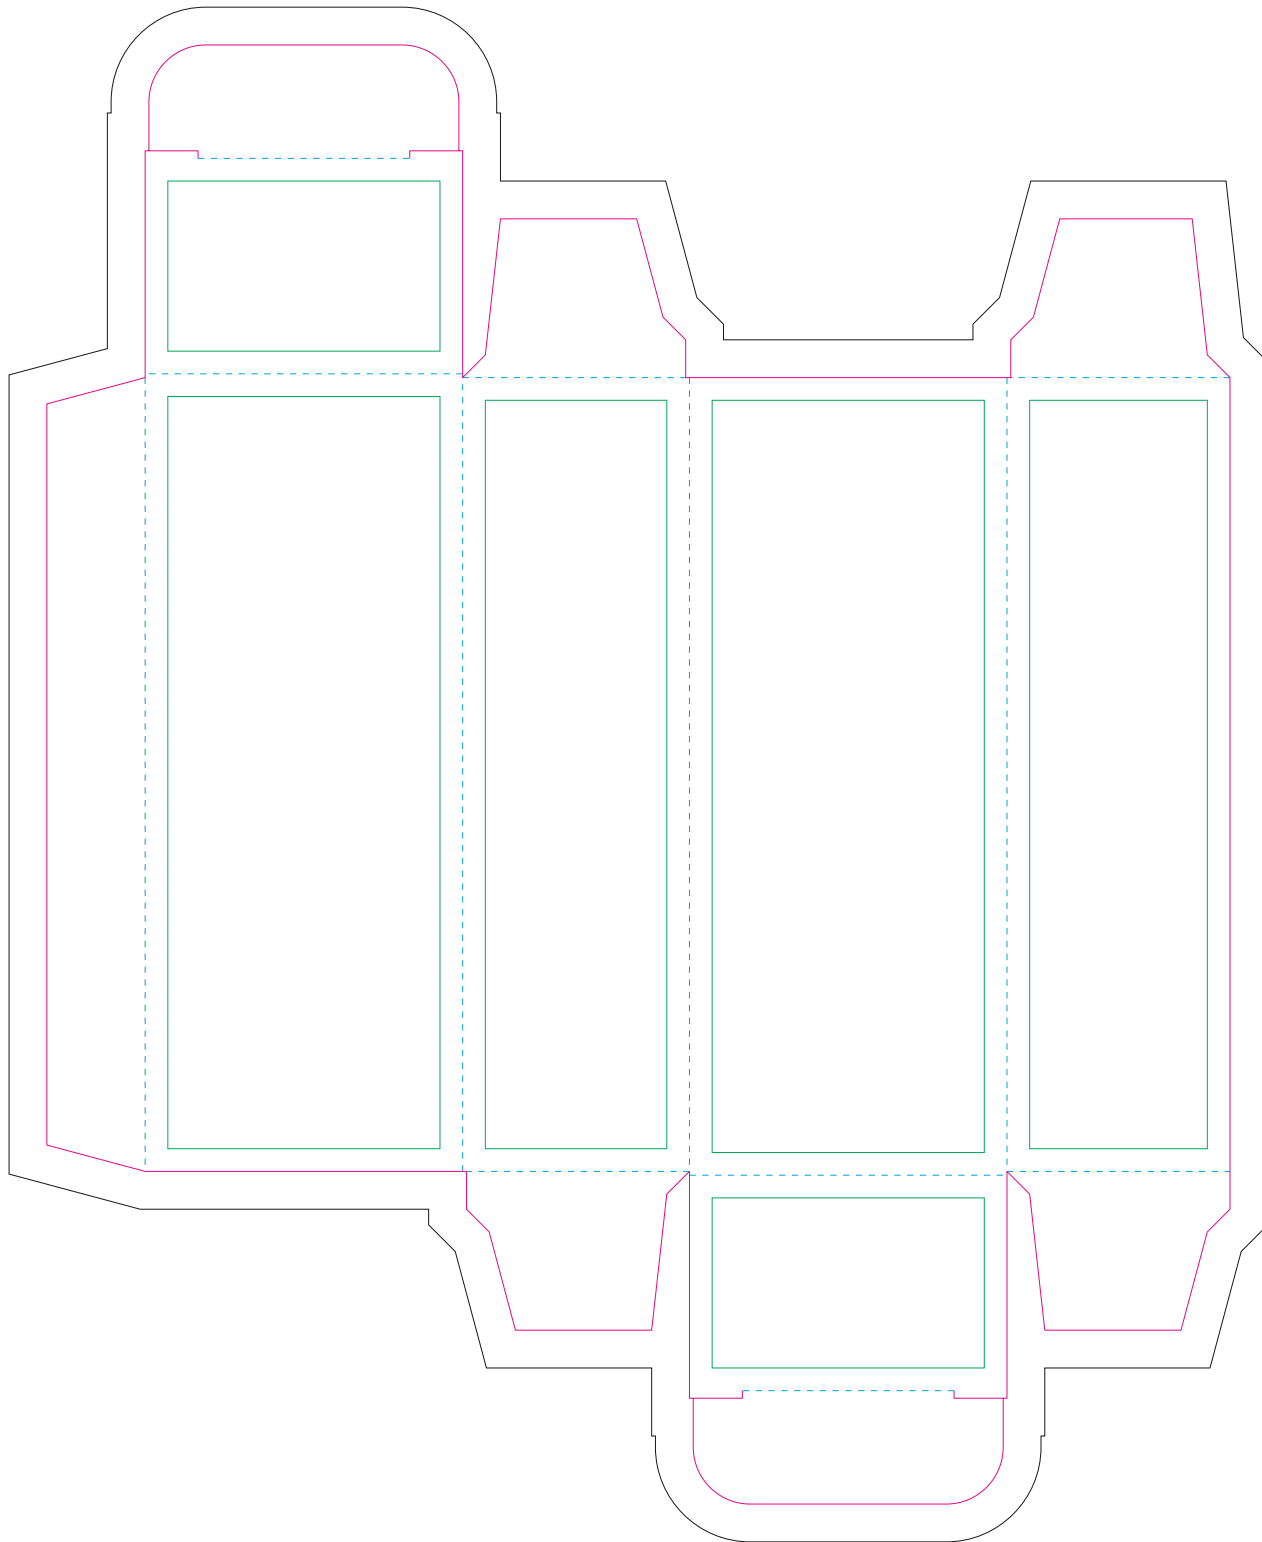

Paperboard box

- Margin
- Edge of product
- Bleed limit 5-5 mm (background must fill it)
- - - - - Fold line

resolution: min. 300DPI

colours: CMYK

formats: TIFF, PDF, EPS, AI, CDR

The green line indicates the area all non-background object - texts, logos, etc.
The pink outline the maximum size of graphic visible on the product.
The black line indicates the size of the required graphics including bleed.