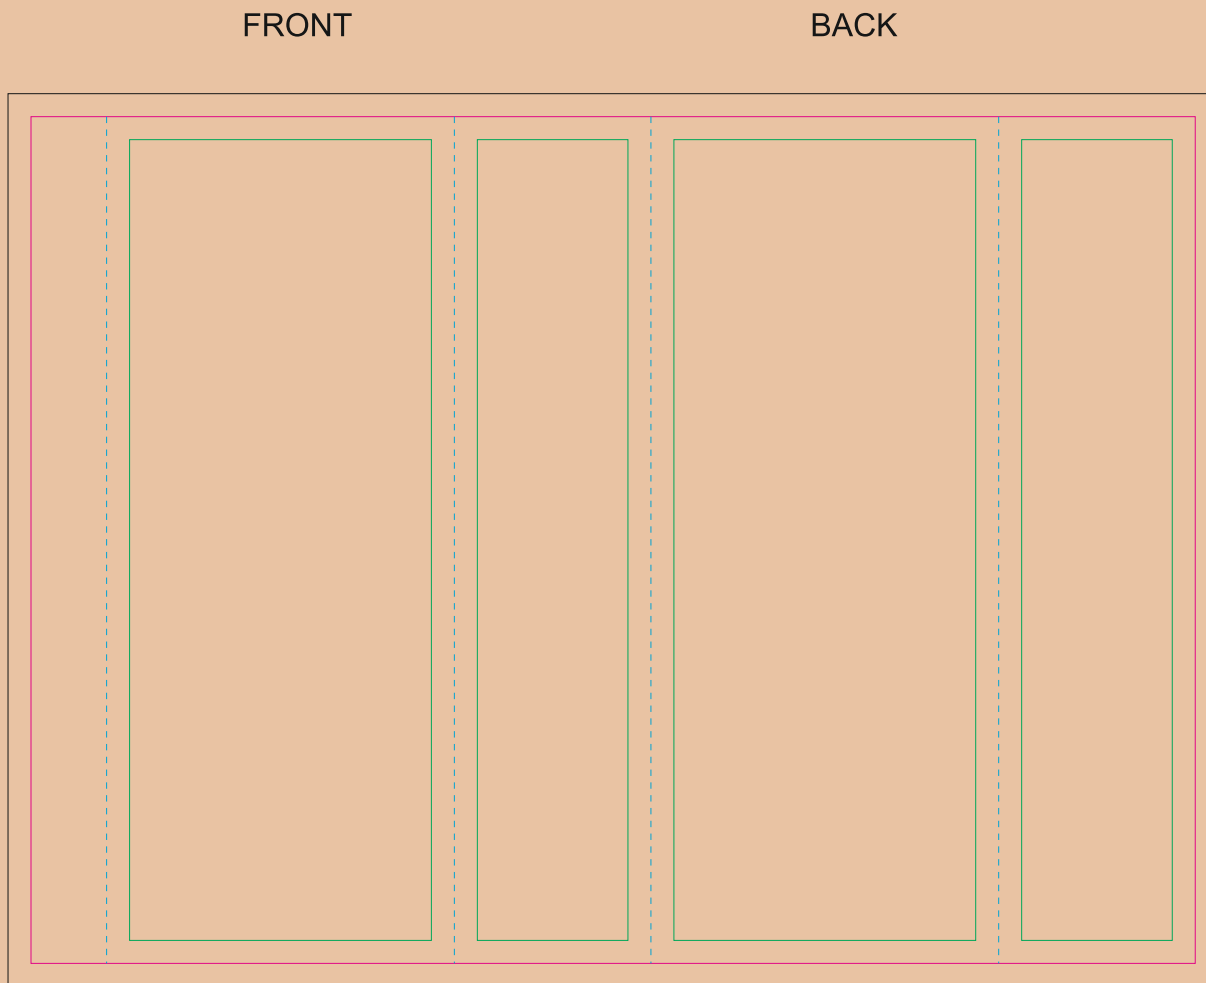

# Kraft paper sleeve

The size of the paper sleeve is for reference only as product packaging size may vary.

- Margin
- Edge of product
- Bleed limit 3-3 mm (background must fill it)
- - - - - Fold line

resolution: min. 300DPI  
colours: CMYK  
formats: TIFF, PDF, EPS, AI, CDR

The green line indicates the area all non-background object - texts, logos, etc.  
The pink outline the maximum size of graphic visible on the product.  
The black line indicates the size of the required graphics including bleed.