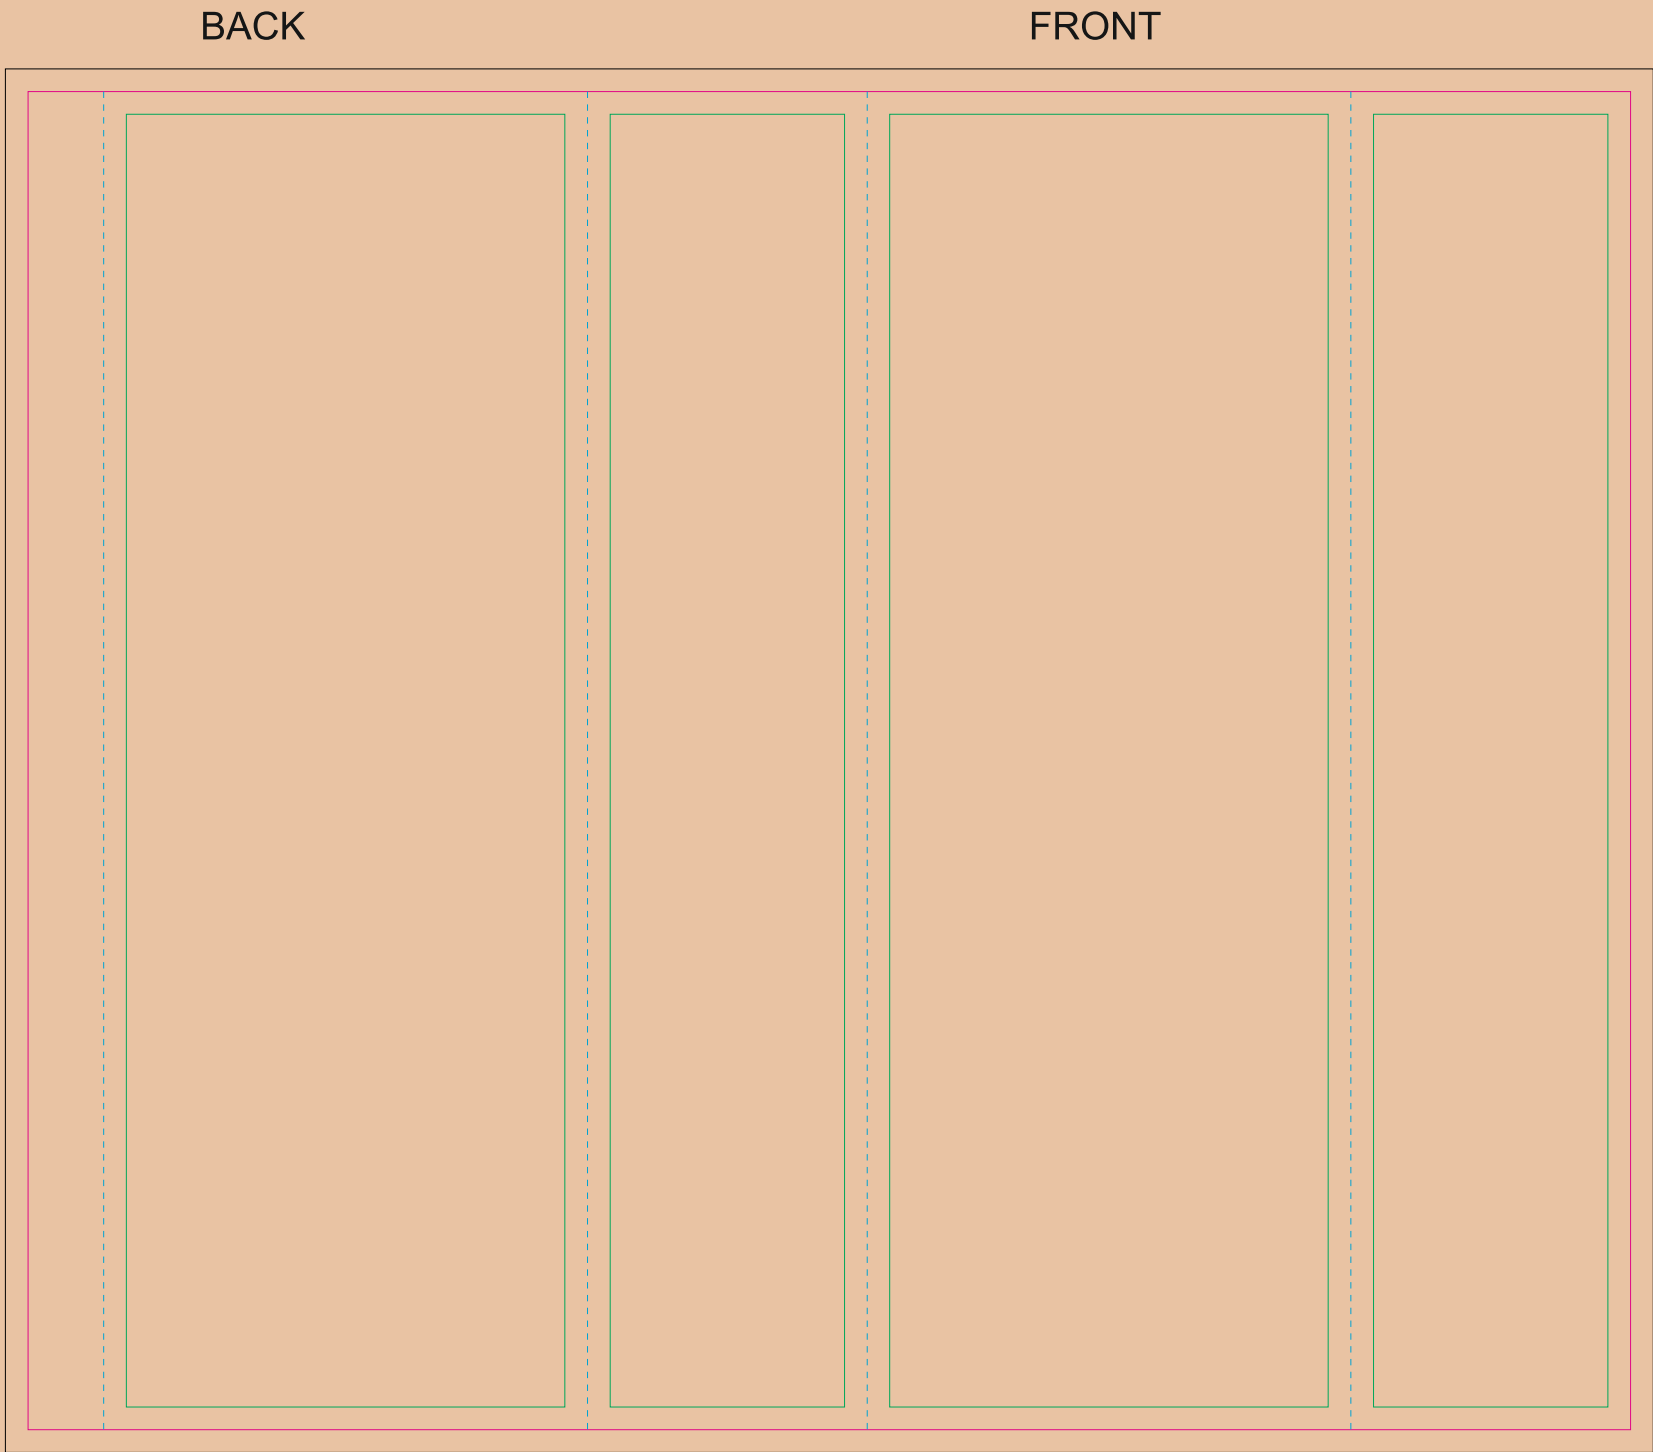

The size of the paper sleeve is for reference only as product packaging size may vary.

# Kraft paper sleeve

- Margin
- Edge of product
- Bleed limit 3-3 mm (background must fill it)
- - - - - Fold line

resolution: min. 300DPI  
colours: CMYK  
formats: TIFF, PDF, EPS, AI, CDR

The green line indicates the area all non-background object - texts, logos, etc.  
The pink outline the maximum size of graphic visible on the product.  
The black line indicates the size of the required graphics including bleed.