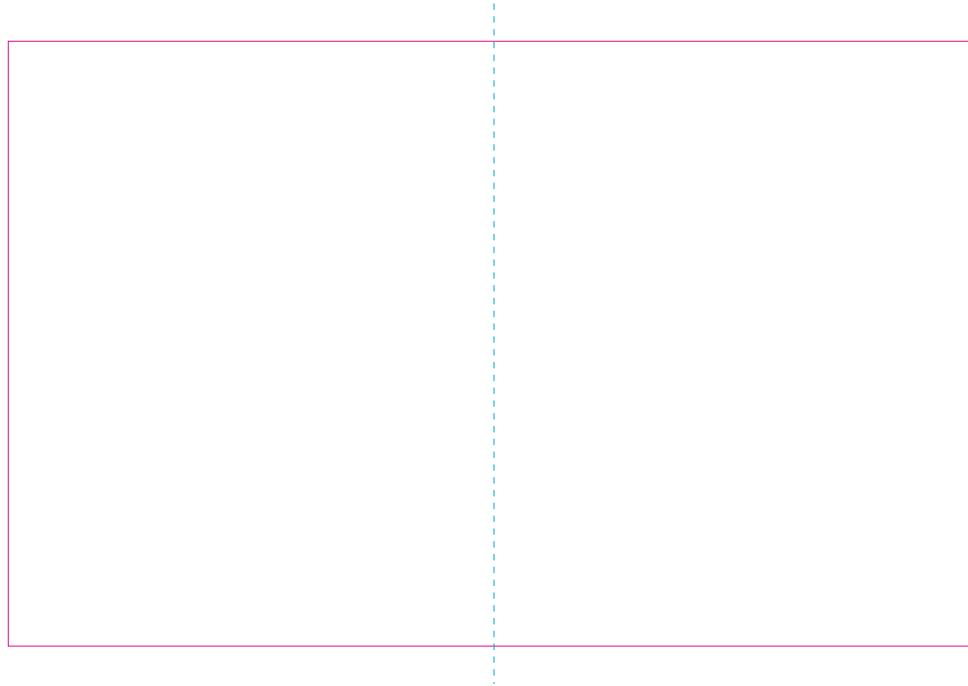

RS

With rotary screen printing technology the product can only be printed on the opposite side of the handle, please do not position the design on the right or left handed side.

—— Edge of graphics

----- centerlines

resolution: min. 300 DPI

colours: CMYK

formats: TIFF, PDF, EPS, AI, CDR

The pink outline the maximum size of graphic visible on the product.

The blue dash line indicates the center line of the left, right and middle side of object.