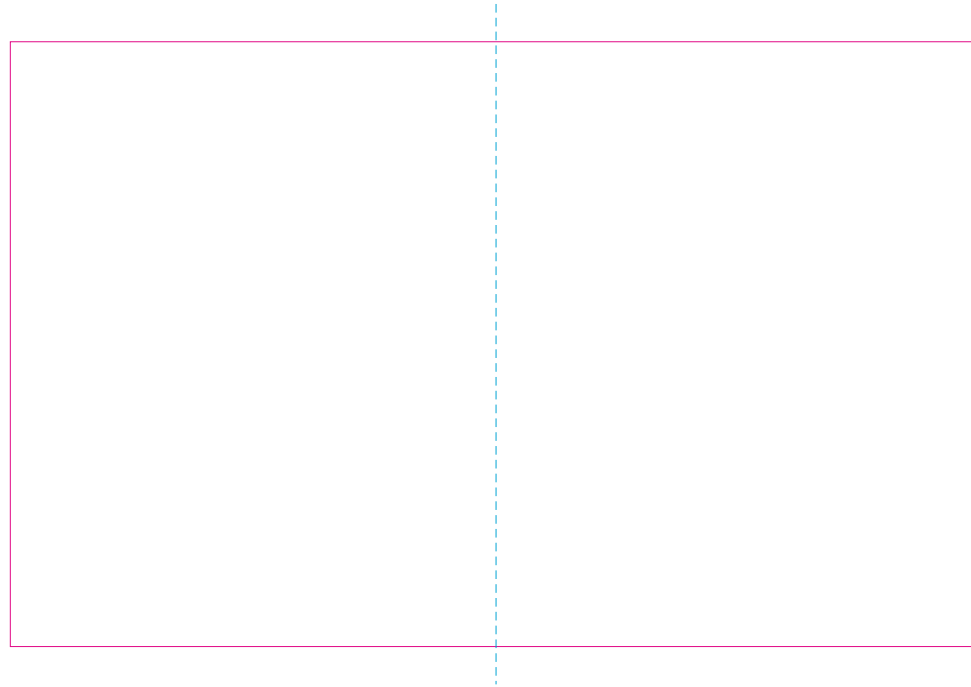

# ER 1

With rotary screen printing technology the product can only be printed on the opposite side of the handle, please do not position the design on the right or left handed side.

—— Edge of graphics

----- centerlines

resolution: min. 300 DPI

colours: CMYK

formats: TIFF, PDF, EPS, AI, CDR

The pink outline the maximum size of graphic visible on the product.

The blue dash line indicates the center line of the left, right and middle side of object.