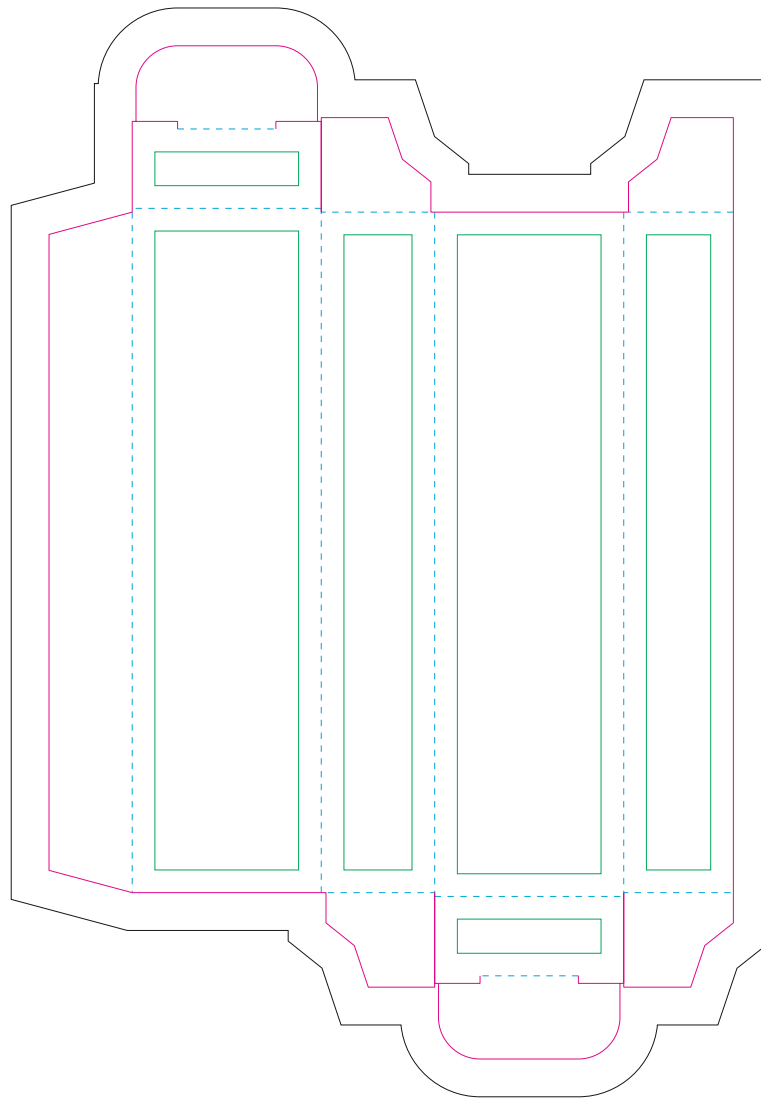

# Paperboard box

- Margin
- Edge of product
- Bleed limit 5-5 mm (background must fill it)
- - - - - Fold line

resolution: min. 300DPI

colours: CMYK

formats: TIFF, PDF, EPS, AI, CDR

The green line indicates the area all non-background object - texts, logos, etc.  
The pink outline the maximum size of graphic visible on the product.  
The black line indicates the size of the required graphics including bleed.