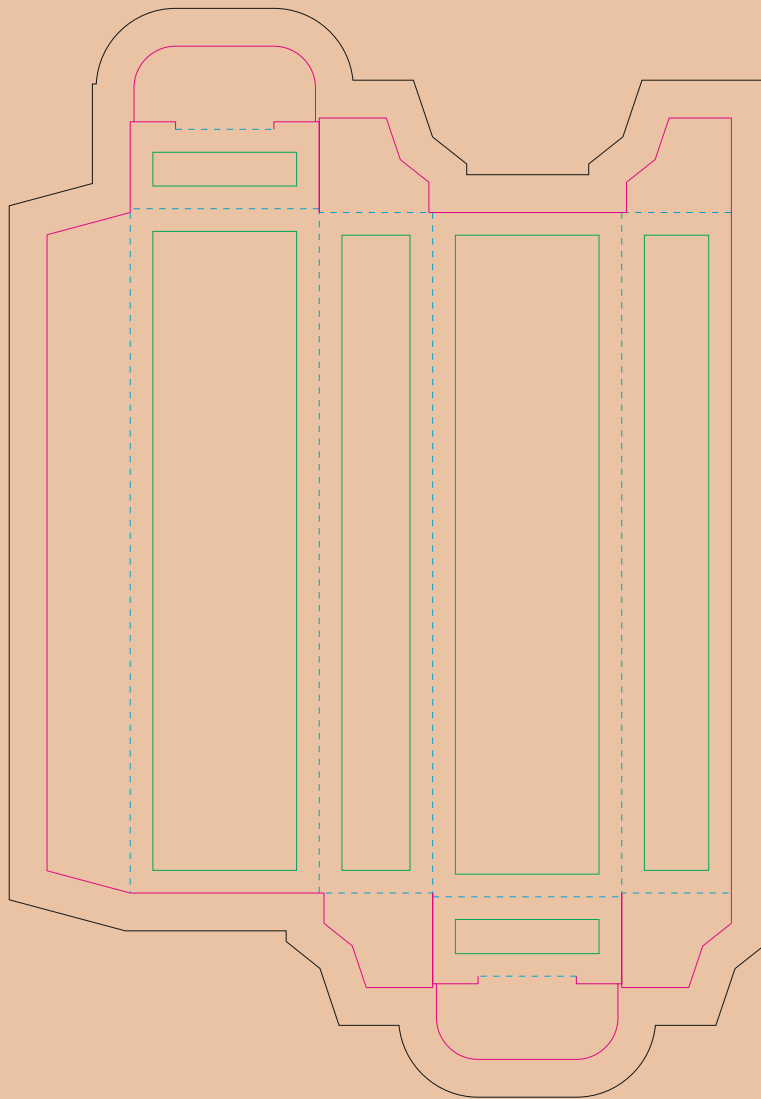

# Kraft Paperboard box

- Margin
- Edge of product
- Bleed limit 5-5 mm (background must fill it)
- Fold line

resolution: min. 300DPI

colours: CMYK

formats: TIFF, PDF, EPS, AI, CDR

The green line indicates the area all non-background object - texts, logos, etc.  
The pink outline the maximum size of graphic visible on the product.  
The black line indicates the size of the required graphics including bleed.