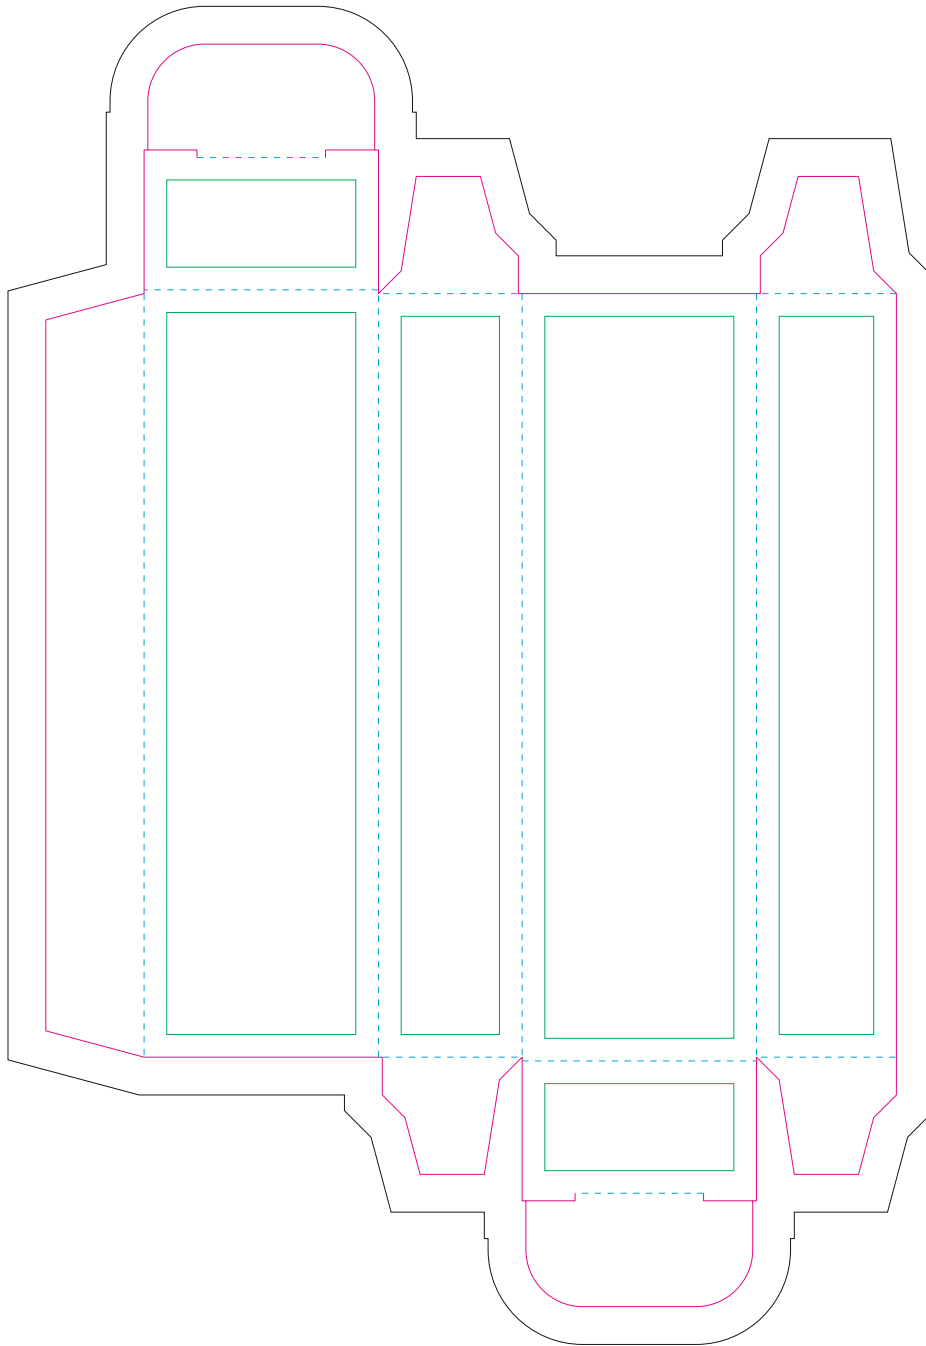

Paperboard box

- Margin
- Edge of product
- Bleed limit 5-5 mm (background must fill it)
- - - - - Fold line

resolution: min. 300DPI

colours: CMYK

formats: TIFF, PDF, EPS, AI, CDR

The green line indicates the area all non-background object - texts, logos, etc.

The pink outline the maximum size of graphic visible on the product.

The black line indicates the size of the required graphics including bleed.