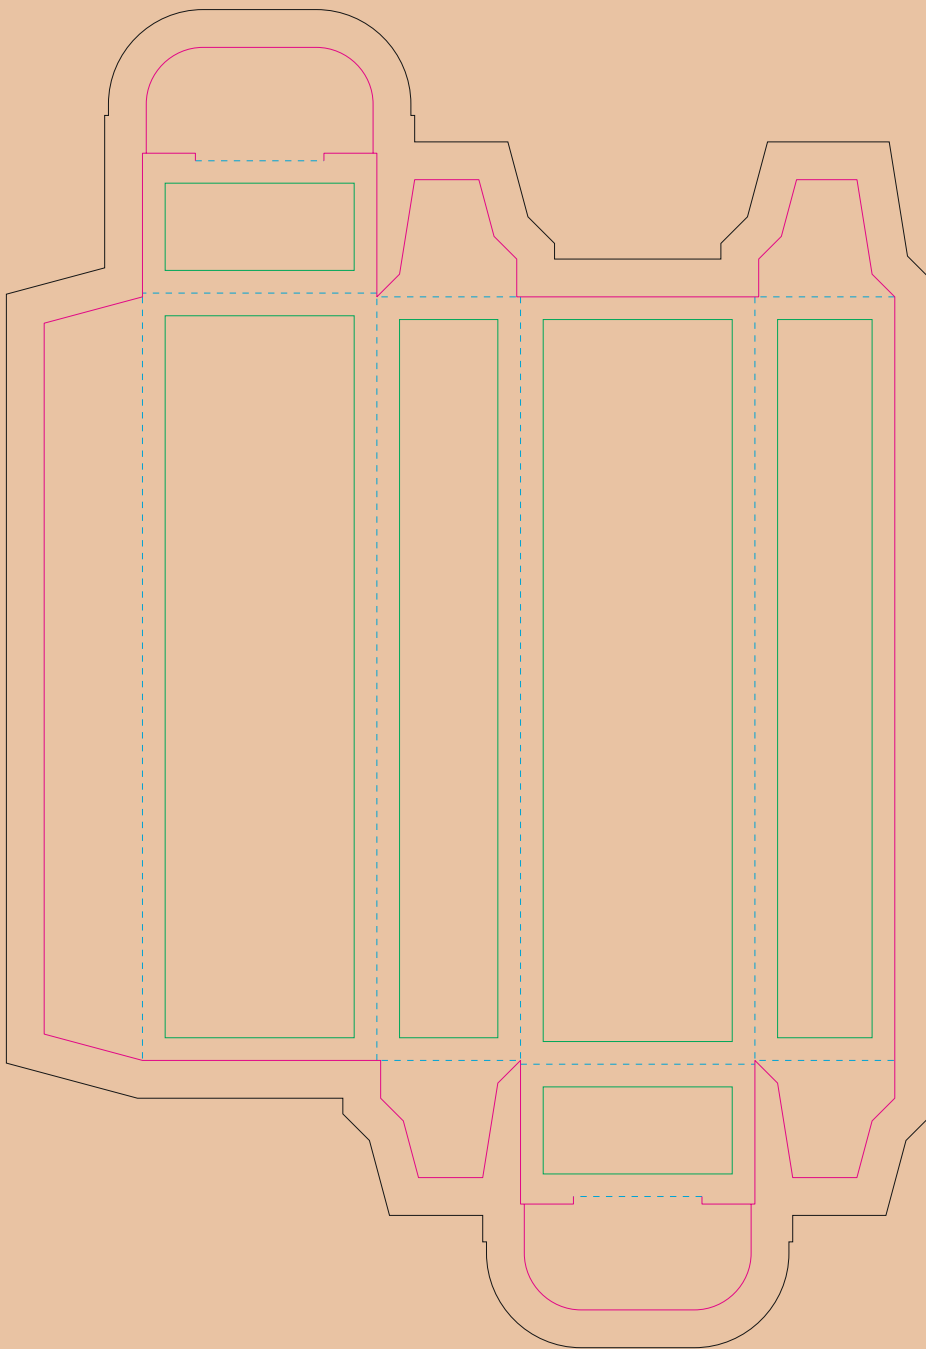

# Kraft Paperboard box

- Margin
- Edge of product
- Bleed limit 5-5 mm (background must fill it)
- - - - - Fold line

resolution: min. 300DPI

colours: CMYK

formats: TIFF, PDF, EPS, AI, CDR

The green line indicates the area all non-background object - texts, logos, etc.

The pink outline the maximum size of graphic visible on the product.

The black line indicates the size of the required graphics including bleed.