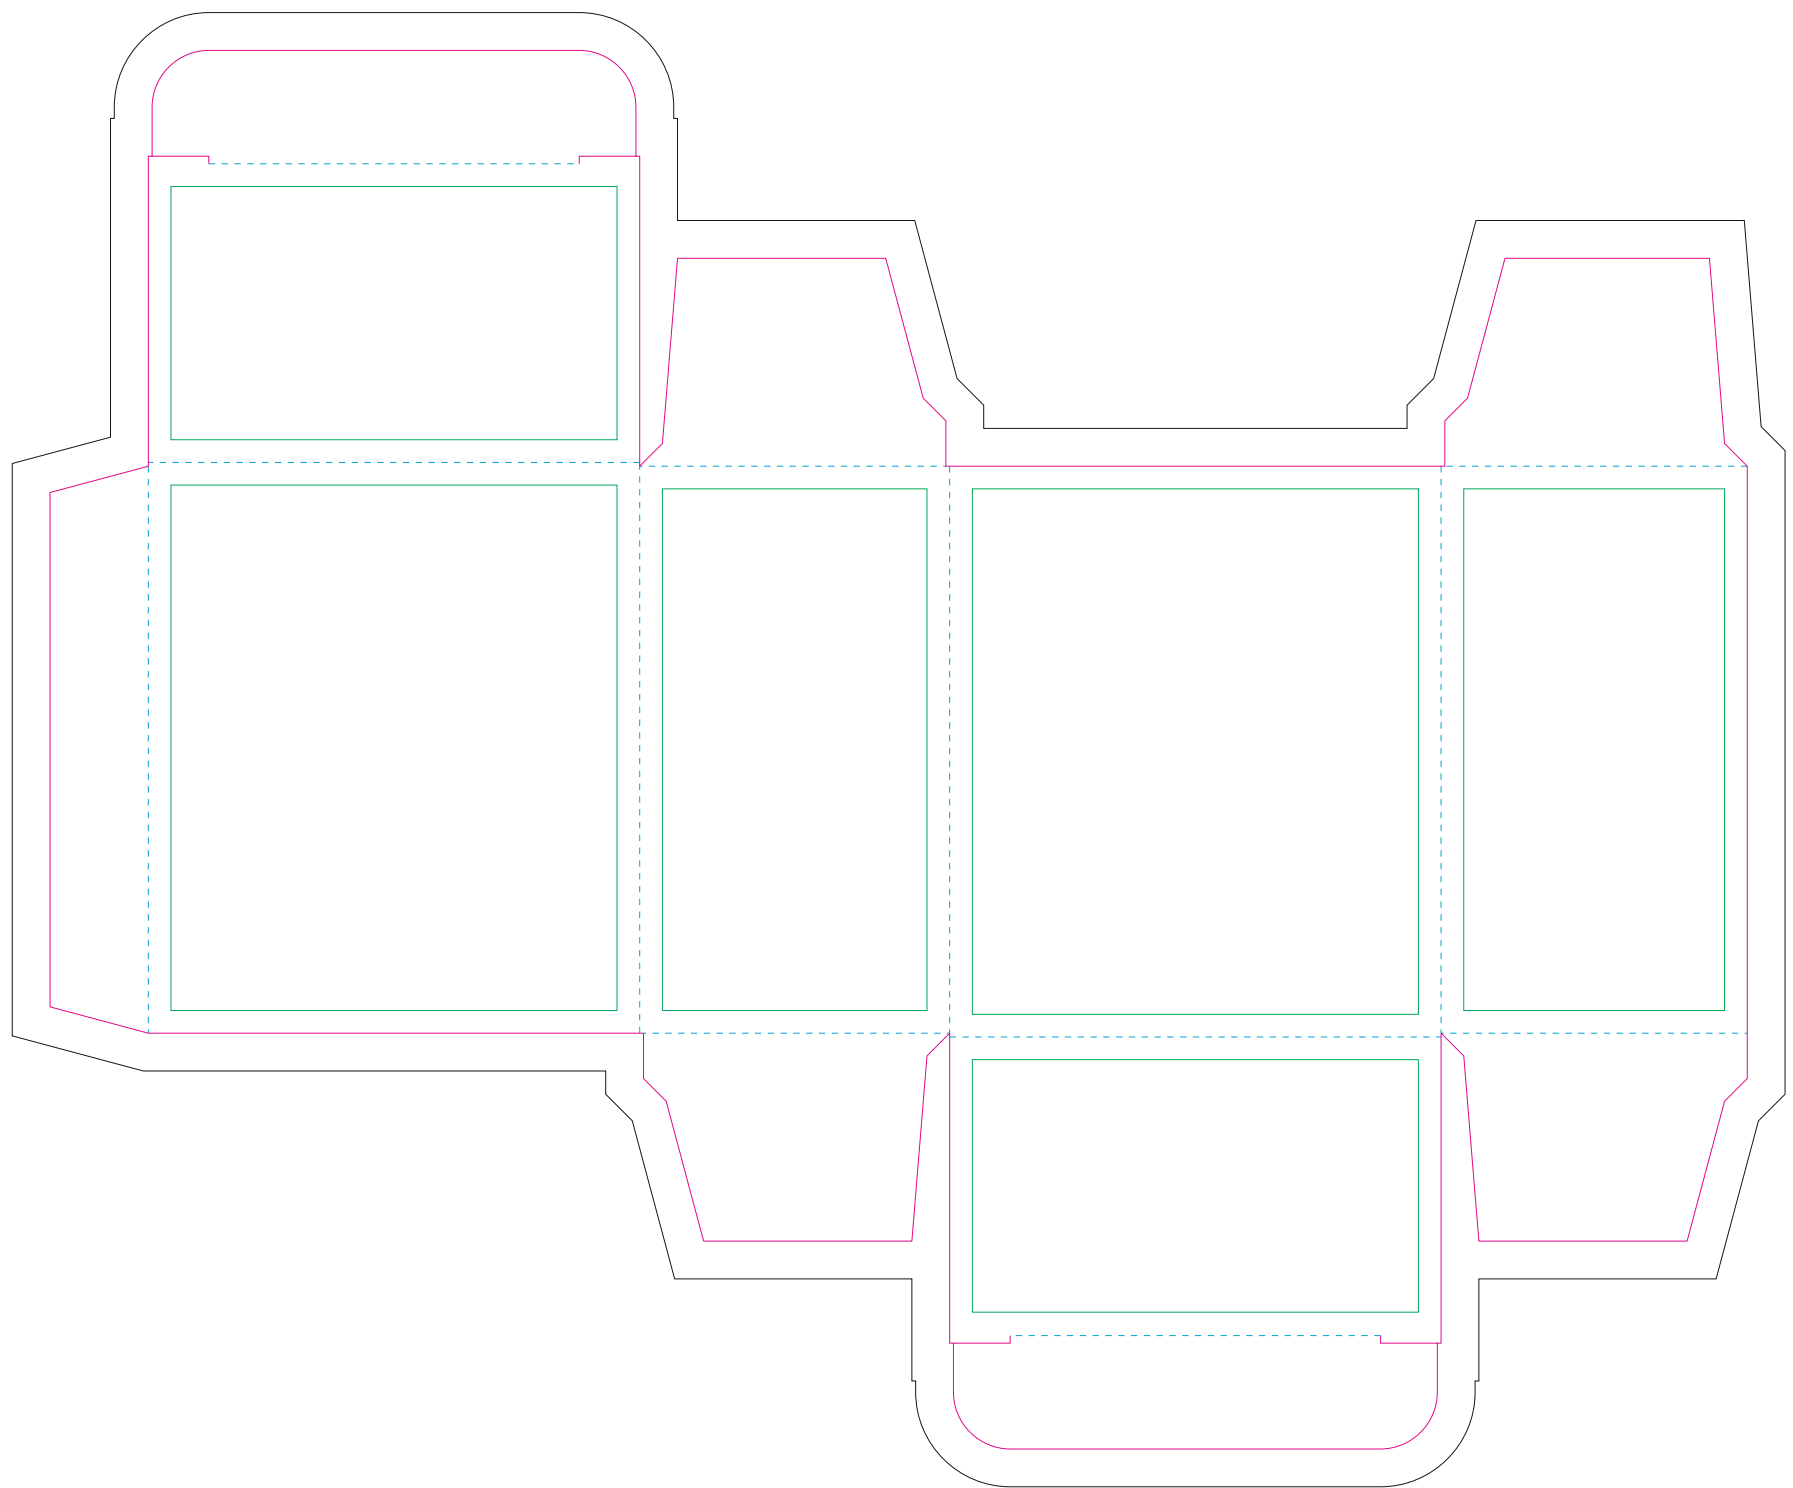

# Paperboard box

- Margin
- Edge of product
- Bleed limit 5-5 mm (background must fill it)
- - - - - Fold line

resolution: min. 300DPI

colours: CMYK

formats: TIFF, PDF, EPS, AI, CDR

The green line indicates the area all non-background object - texts, logos, etc.

The pink outline the maximum size of graphic visible on the product.

The black line indicates the size of the required graphics including bleed.