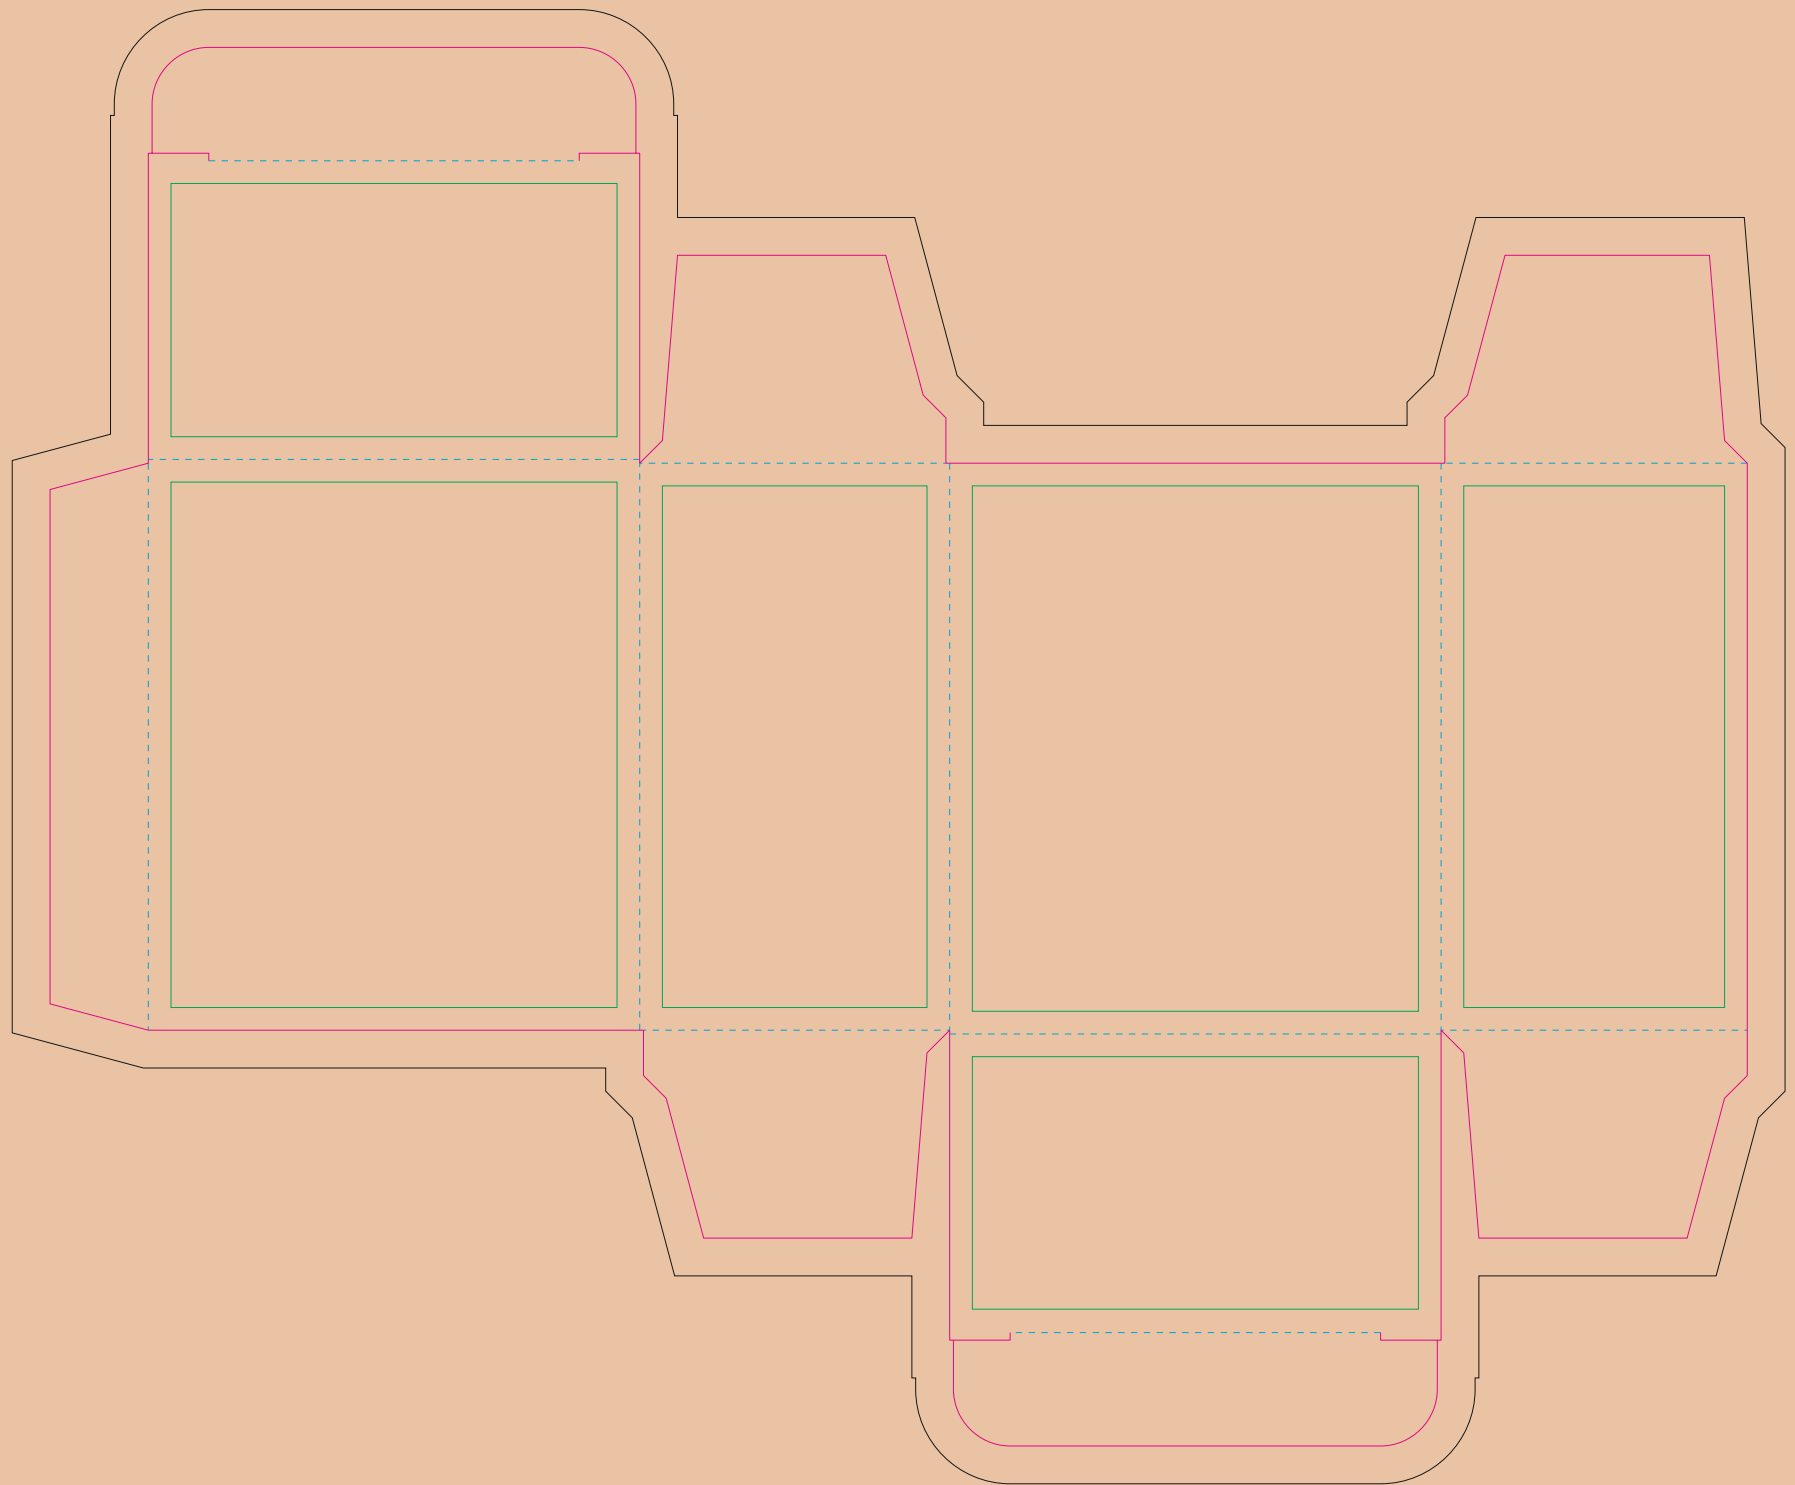

# Kraft Paperboard box

- Margin
- Edge of product
- Bleed limit 5-5 mm (background must fill it)
- - - - - Fold line

resolution: min. 300DPI

colours: CMYK

formats: TIFF, PDF, EPS, AI, CDR

The green line indicates the area all non-background object - texts, logos, etc.

The pink outline the maximum size of graphic visible on the product.

The black line indicates the size of the required graphics including bleed.