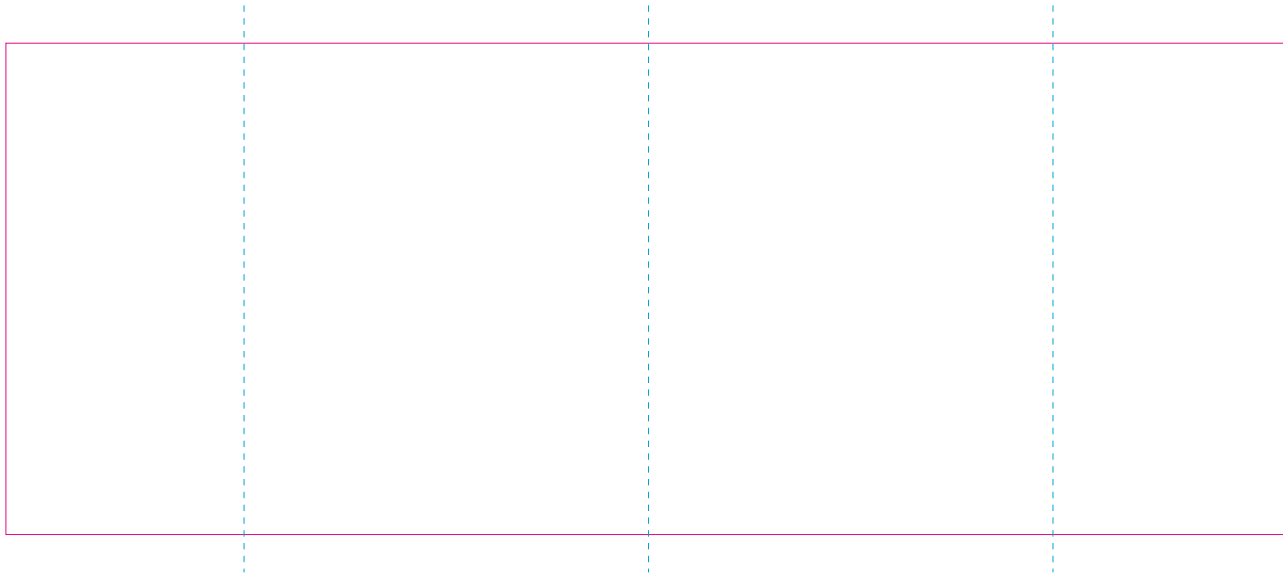

RS

—— Edge of product

- - - - Centerlines

file format: vector

colours: in one color

formats: PDF, EPS, AI, CDR

The pink outline the maximum size of graphic visible on the product.

The blue dash line indicates the center line of the left, right and middle side of object.