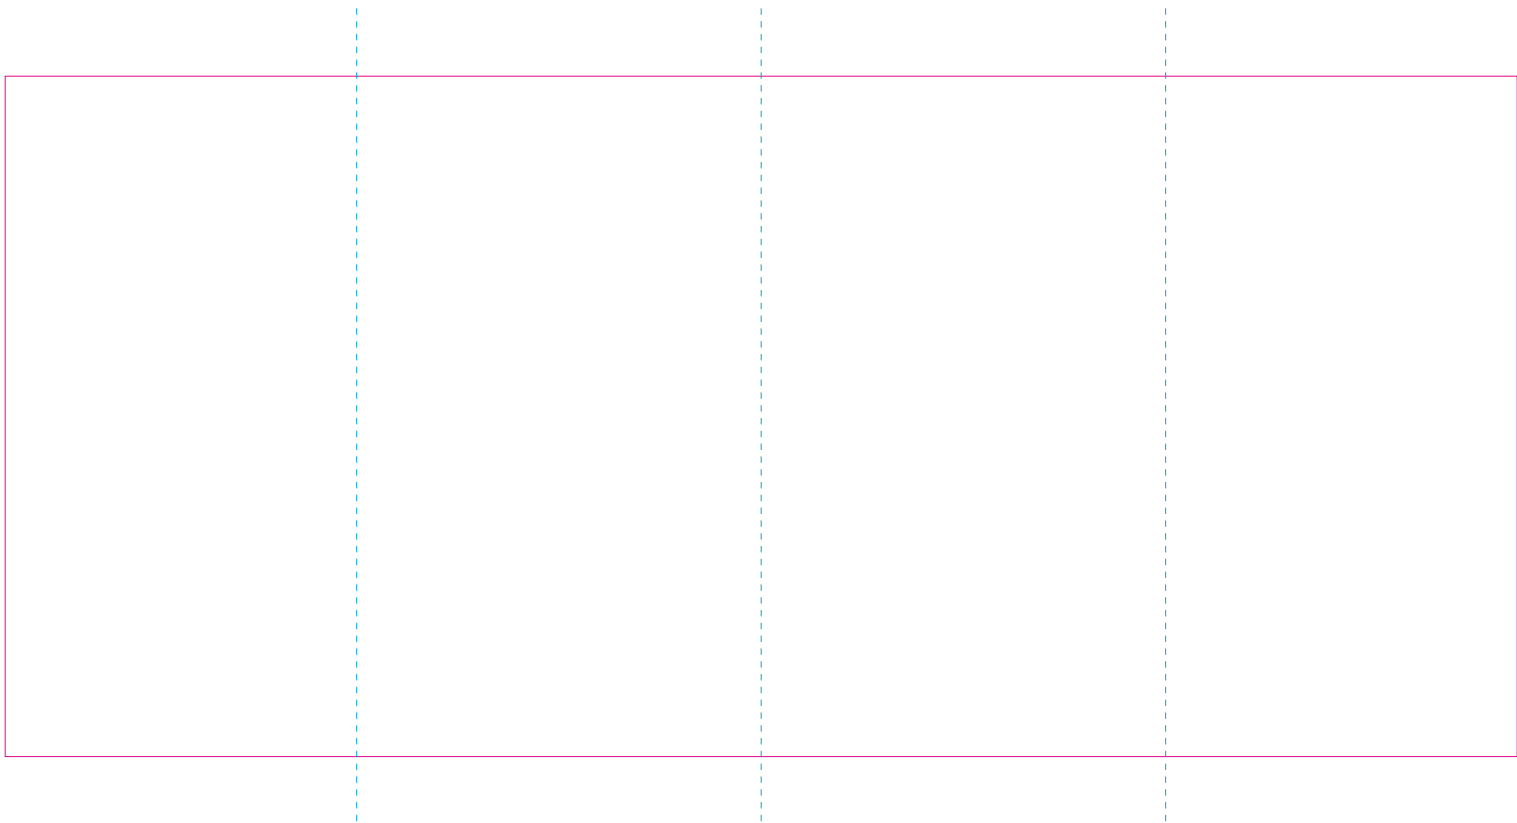

# RUV

—— Edge of product

----- Centerlines

file format: vector

colours: in one color

formats: PDF, EPS, AI, CDR

The pink outline the maximum size of graphic visible on the product.

The blue dash line indicates the center line of the left, right and middle side of object.