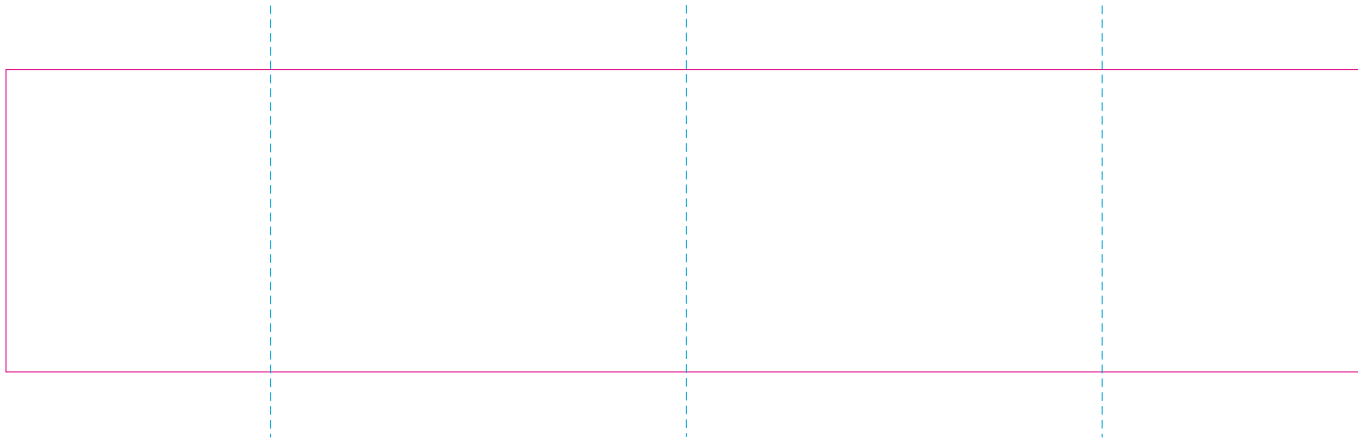

RS

—— Edge of graphics

- - - - Centerlines

file format: vector

colours: in one color

formats: PDF, EPS, AI, CDR

The pink outline the maximum size of graphic visible on the product.

The blue dash line indicates the center line of the left, right and middle side of object.