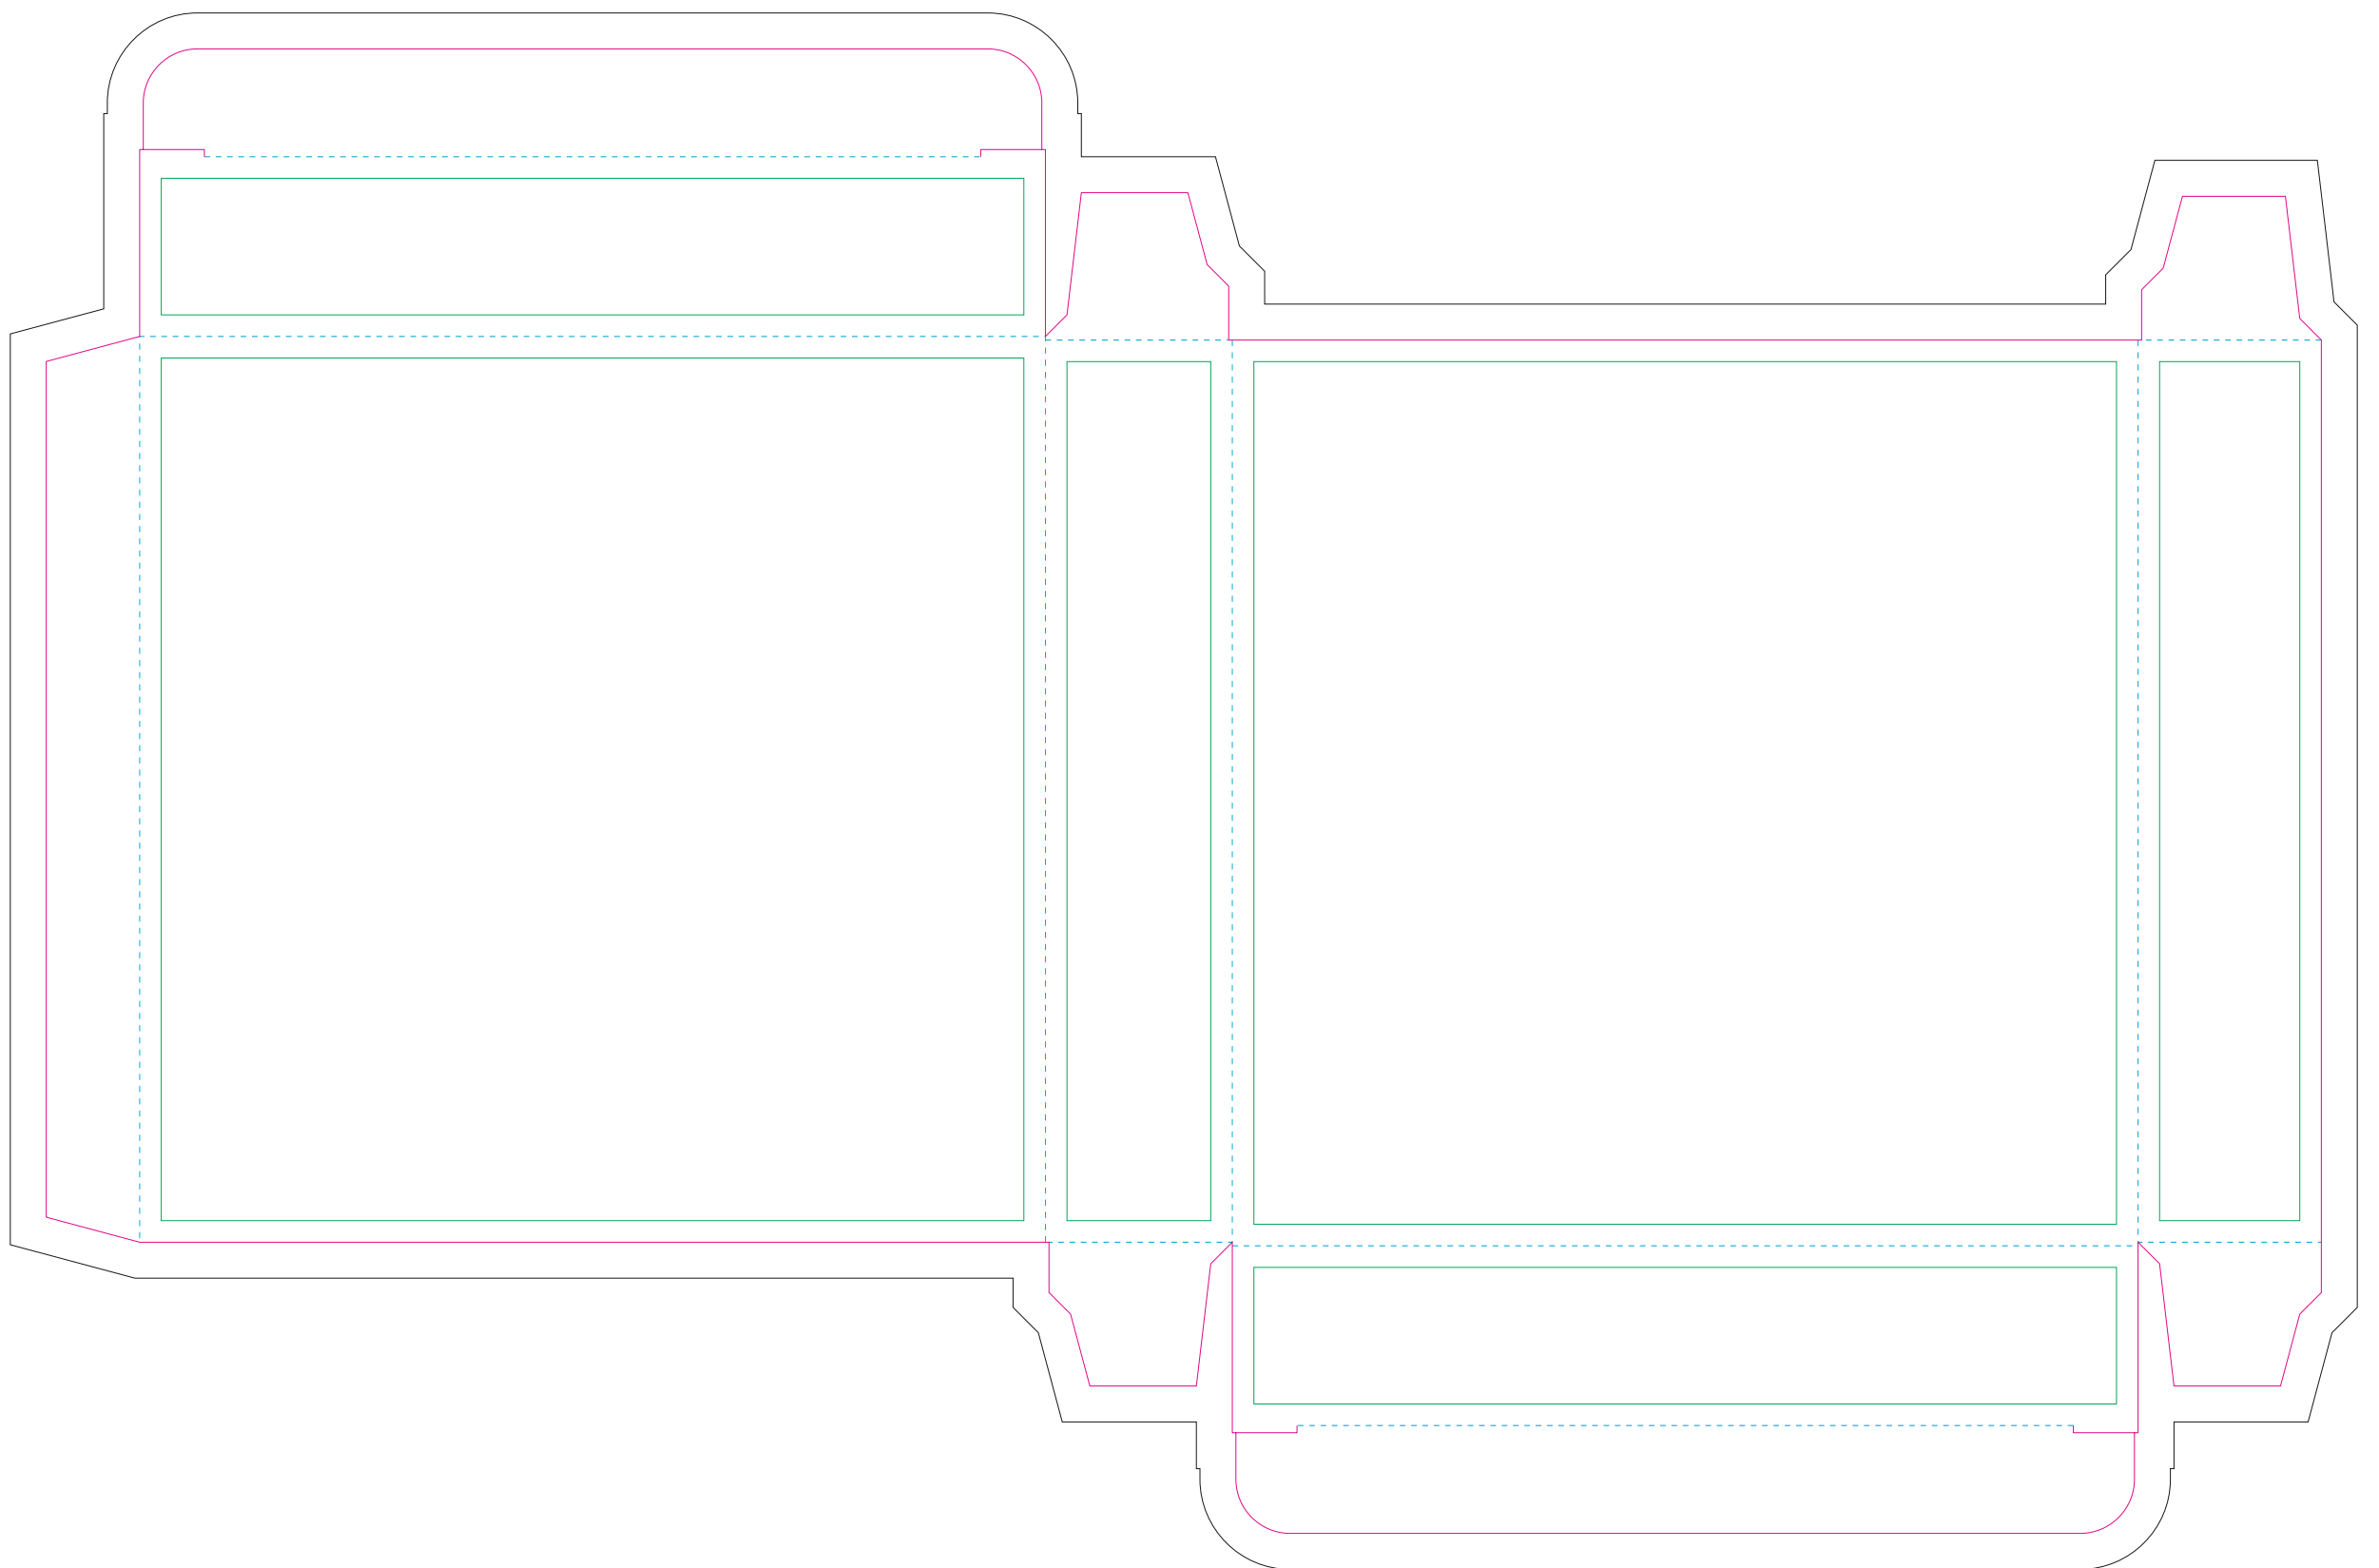

Paperboard box

- Margin
- Edge of product
- Bleed limit 5-5 mm (background must fill it)
- - - - - Fold line

resolution: min. 300DPI
colours: CMYK
formats: TIFF, PDF, EPS, AI, CDR

The green line indicates the area all non-background object - texts, logos, etc.
The pink outline the maximum size of graphic visible on the product.
The black line indicates the size of the required graphics including bleed.