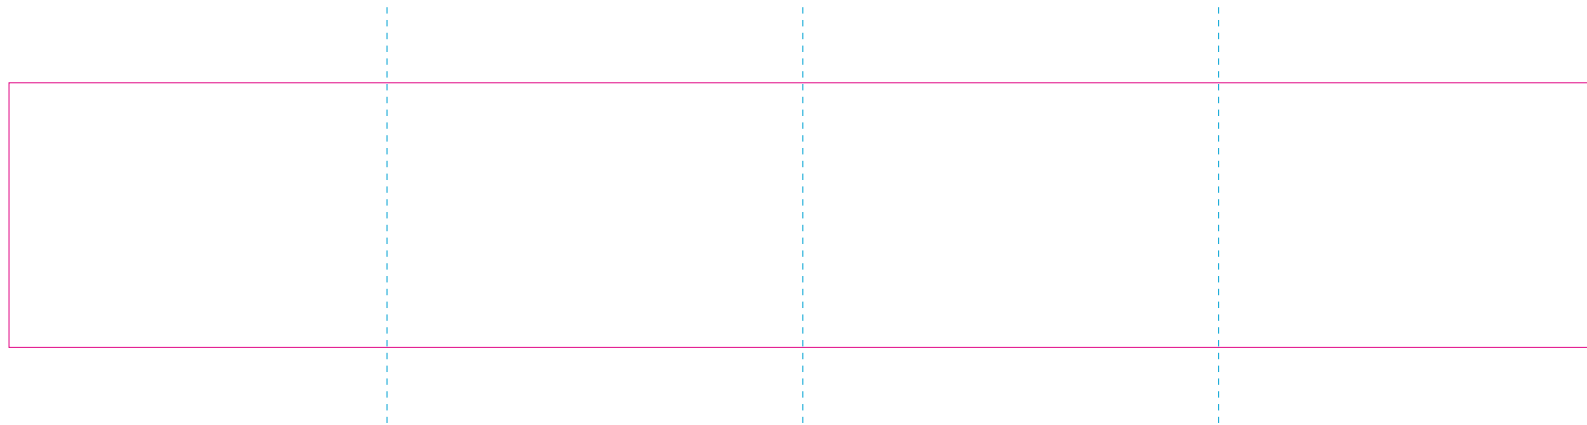

RS

—— Edge of graphics

----- centerlines

file format: vector

colours: in one color

formats: PDF, EPS, AI, CDR

The pink outline the maximum size of graphic visible on the product.

The blue dash line indicates the center line of the left, right and middle side of object.