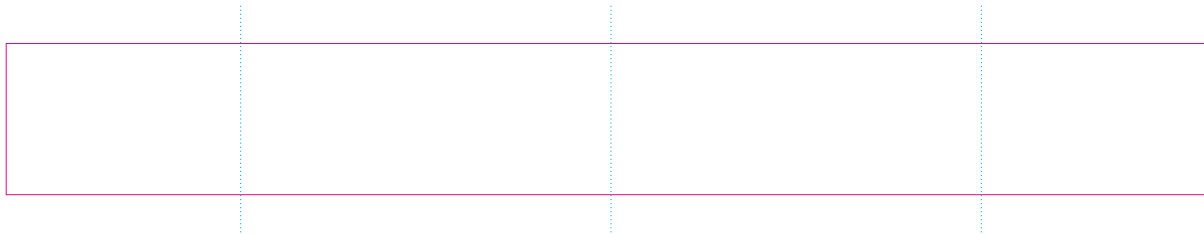

# BOTTOM WRAP SECTION

ER2

— Edge of graphics

- - - - - centerlines

resolution: min. 300 DPI

colours: CMYK

formats: TIFF, PDF, EPS, AI, CDR

The pink outline the maximum size of graphic visible on the product.

The blue dash line indicates the center line of the left, right and middle side of object.