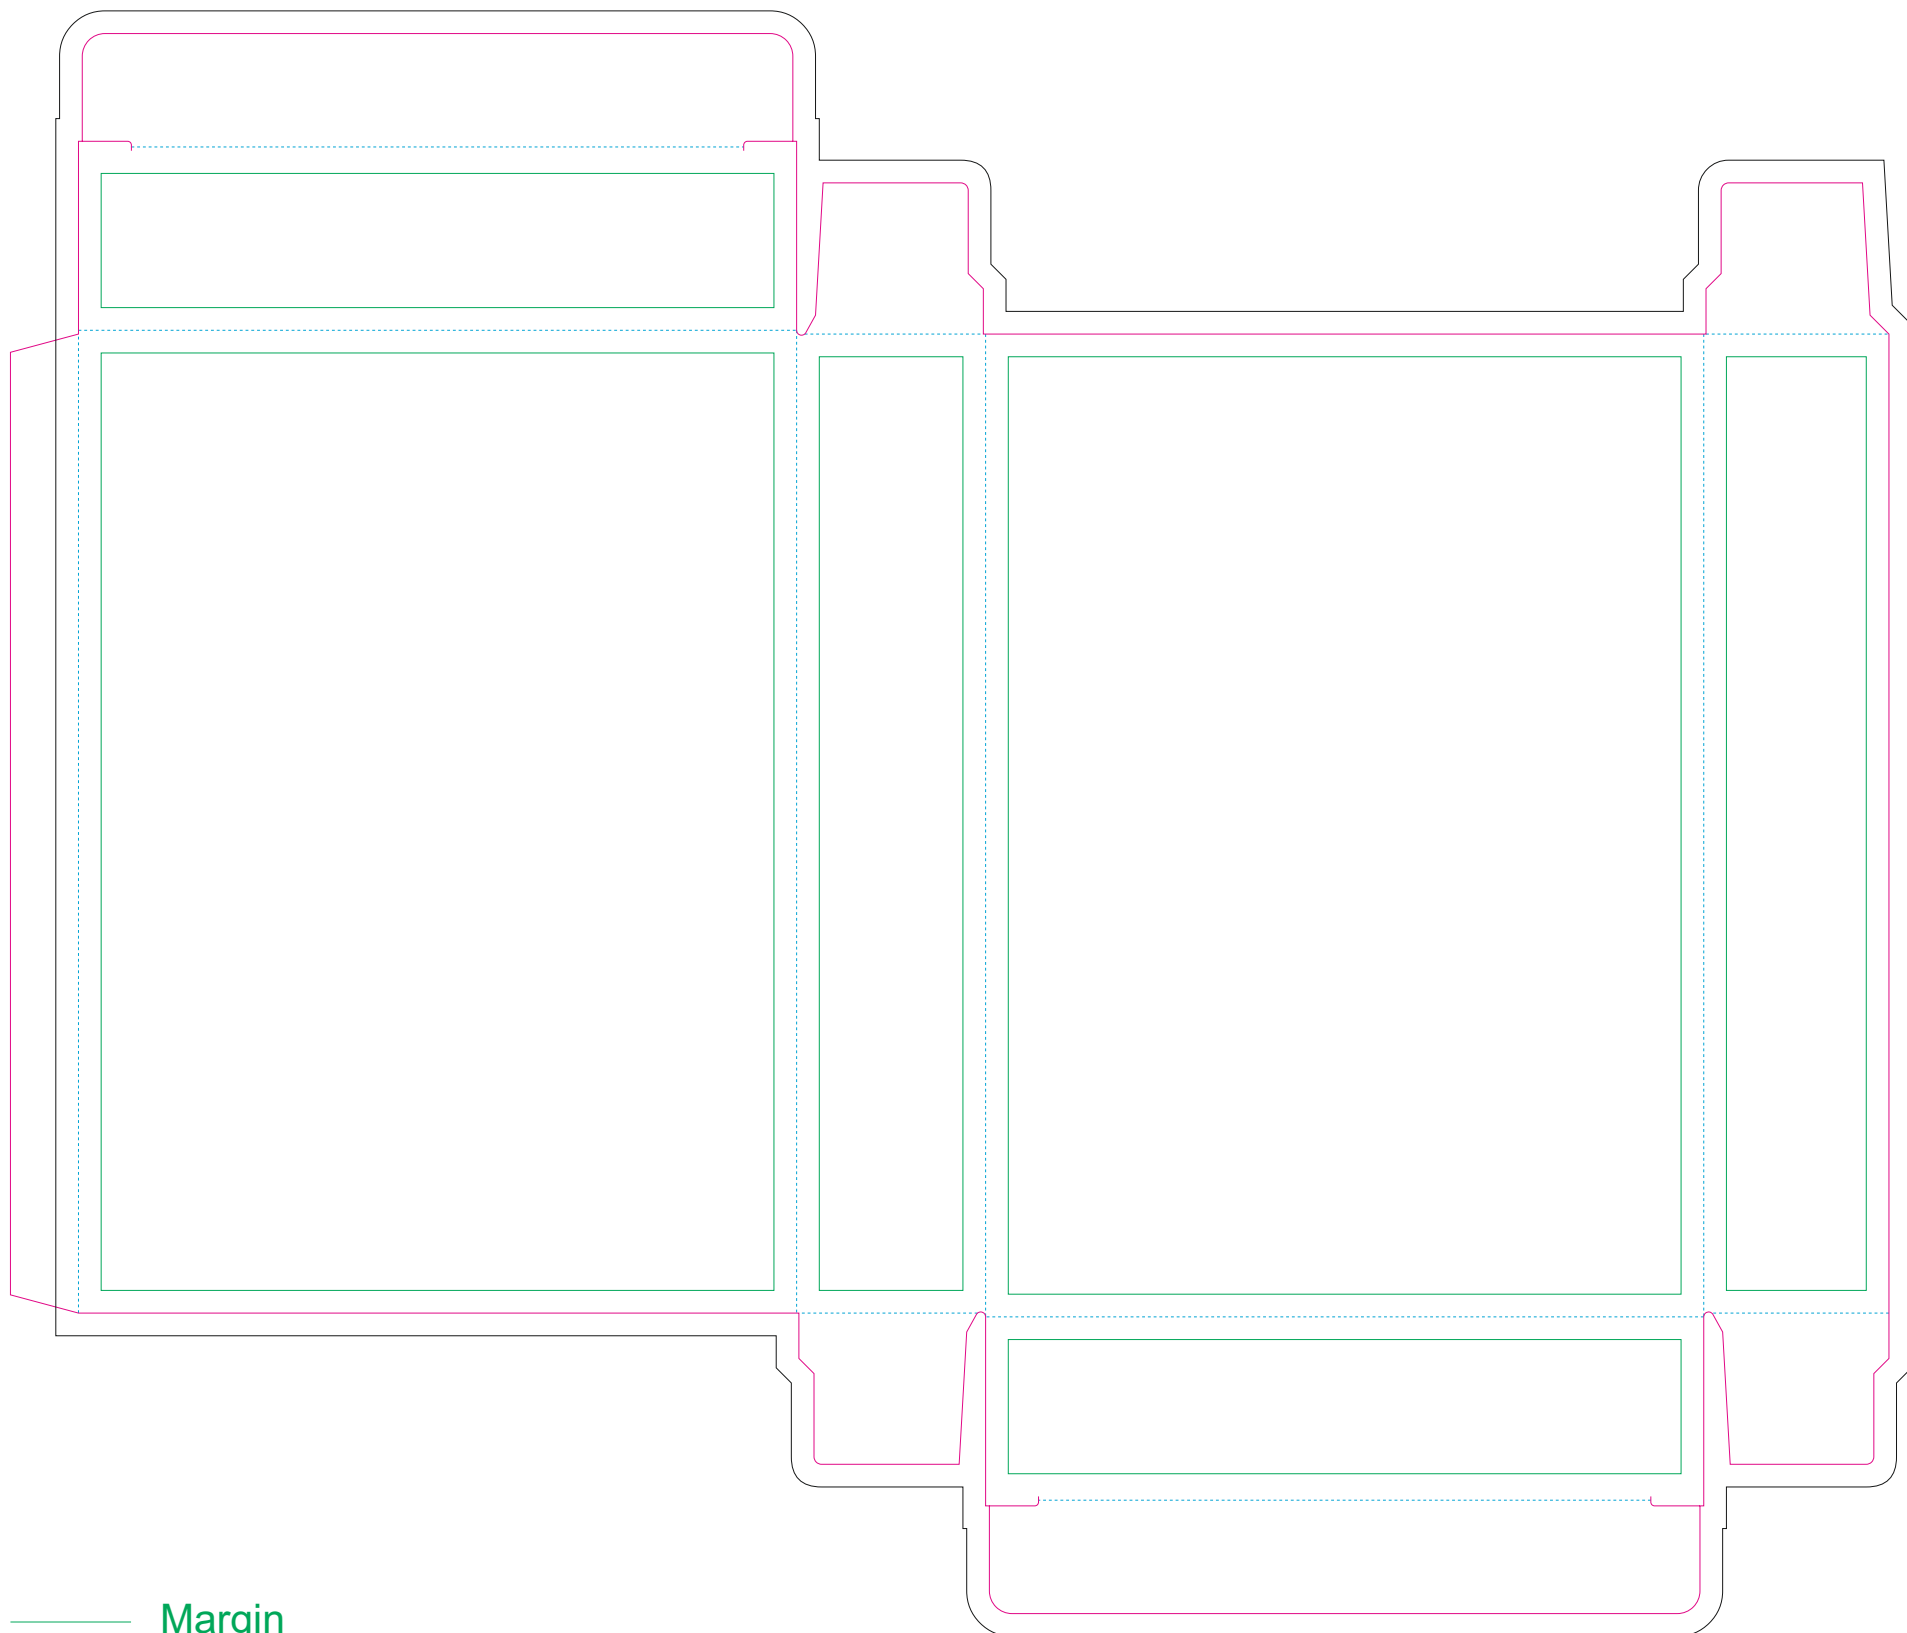

# Paperboard box

- Margin
- Edge of product
- Bleed limit 3-3 mm (background must fill it)
- - - - - Fold line

resolution: min. 300 DPI  
colours: CMYK  
formats: TIFF, PDF, EPS, AI, CDR

The green line indicates the area all non-background object-texts, logos, etc.  
The pink outline the maximum size of graphic visible on the product.  
The black line indicates the size of the required graphics including bleed.  
The blue line indicates the folding.