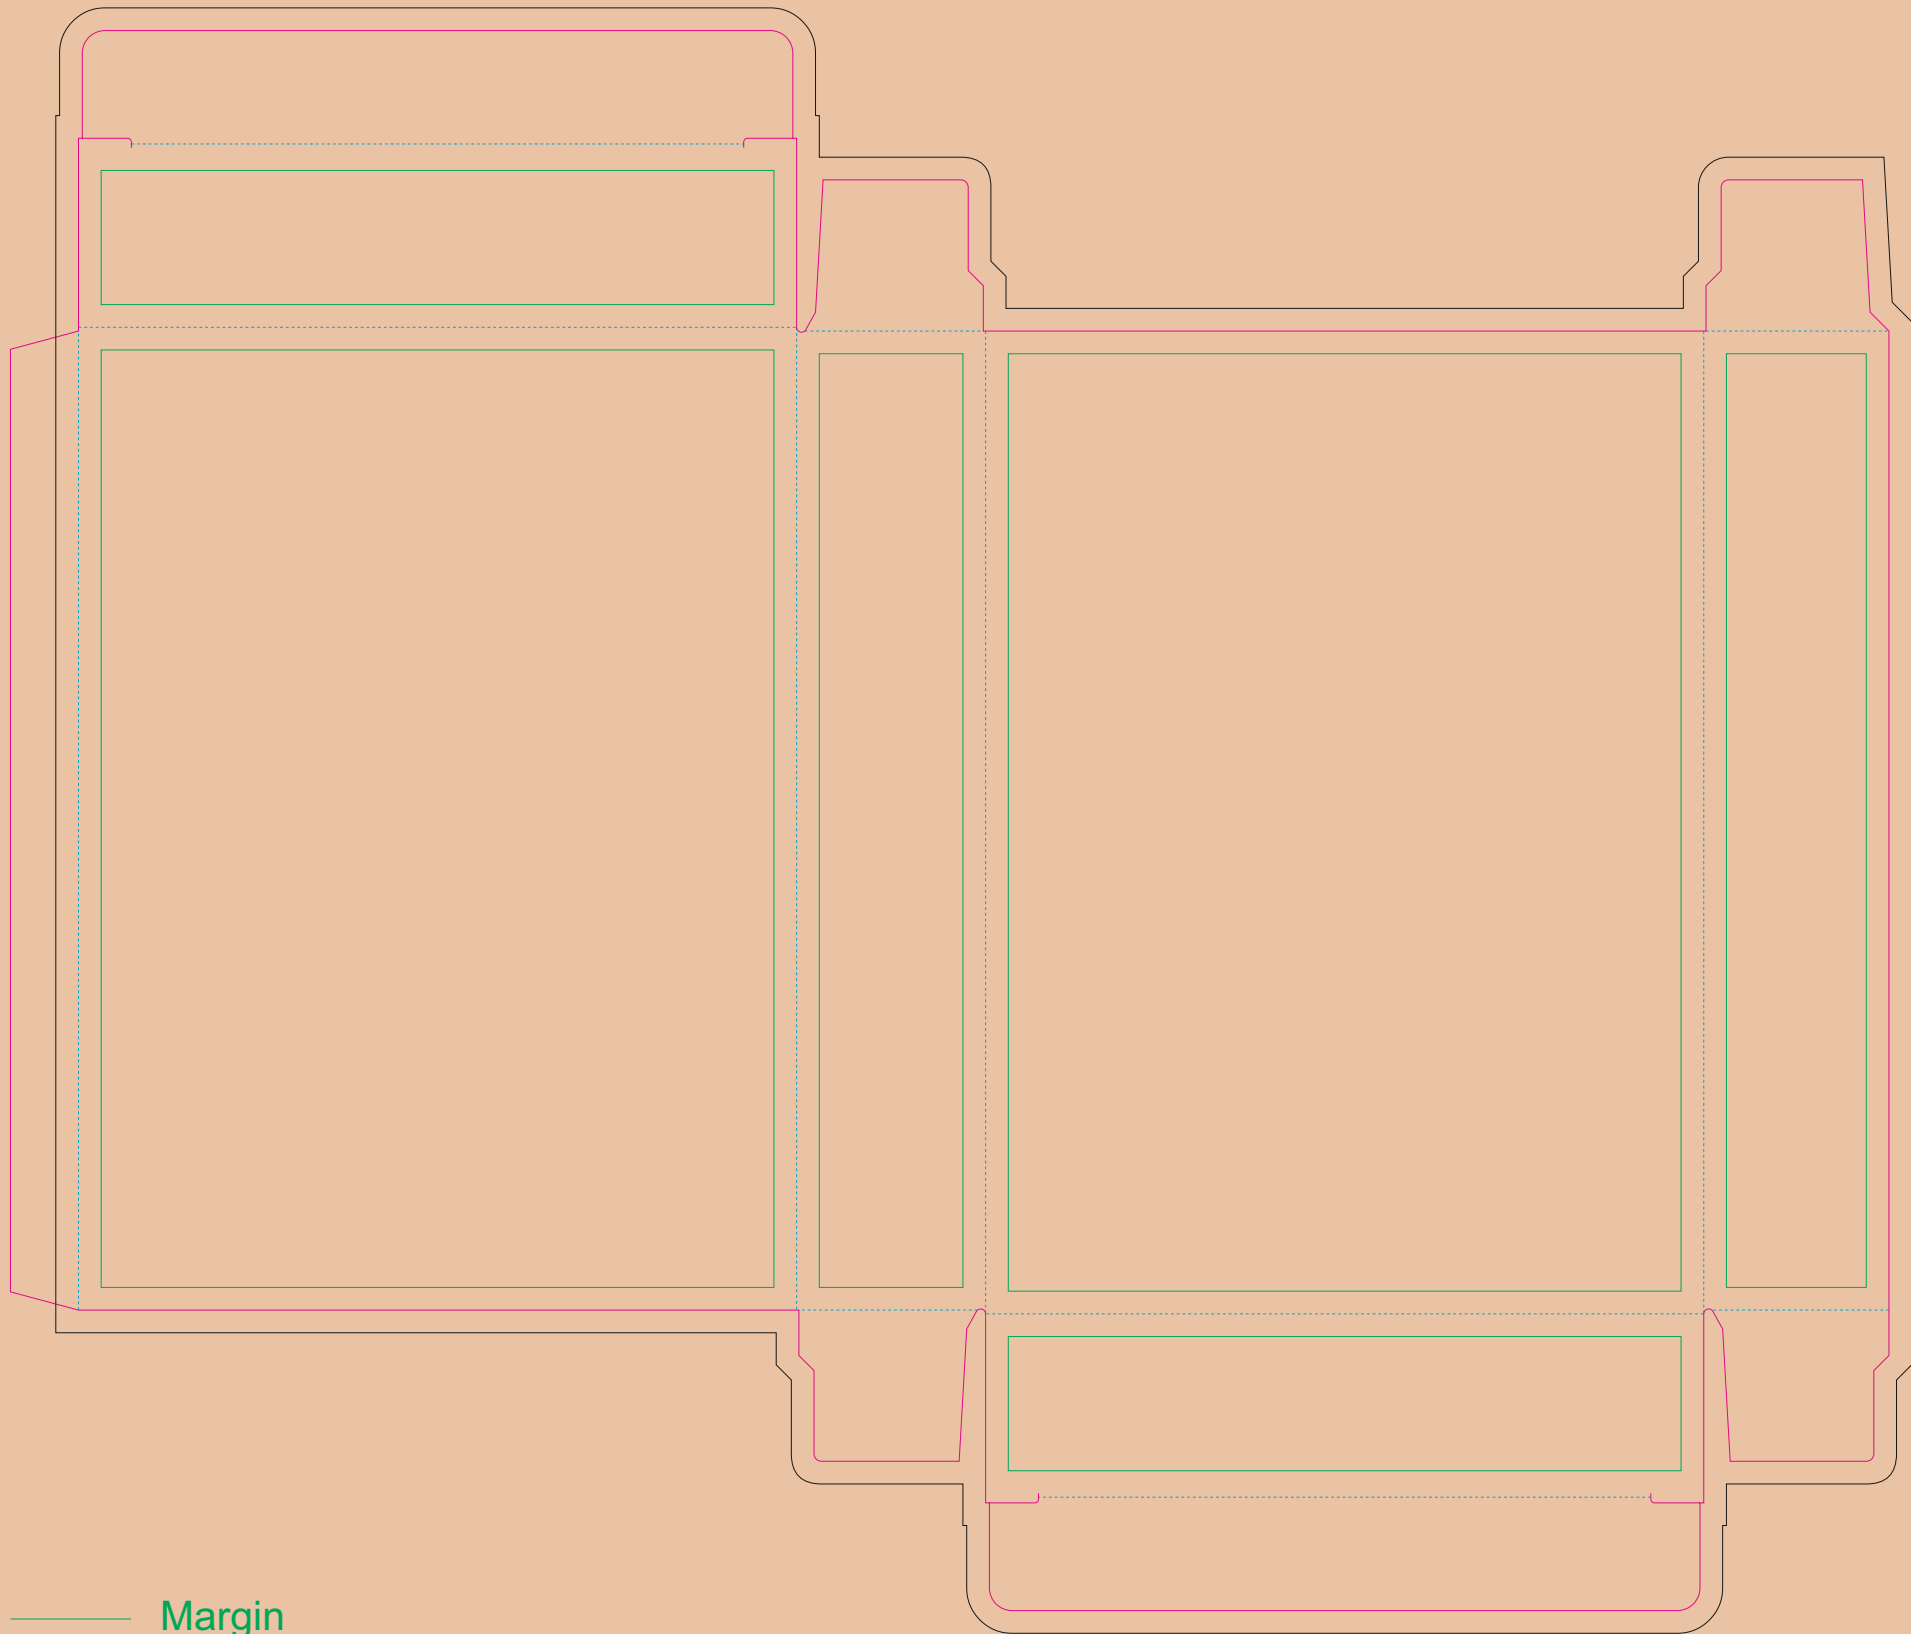

Kraft Paperboard box

- Margin
- Edge of product
- Bleed limit 3-3 mm (background must fill it)
- - - - - Fold line

resolution: min. 300 DPI
colours: CMYK
formats: TIFF, PDF, EPS, AI, CDR

The green line indicates the area all non-background object-texts, logos, etc.
The pink outline the maximum size of graphic visible on the product.
The black line indicates the size of the required graphics including bleed.
The blue line indicates the folding.