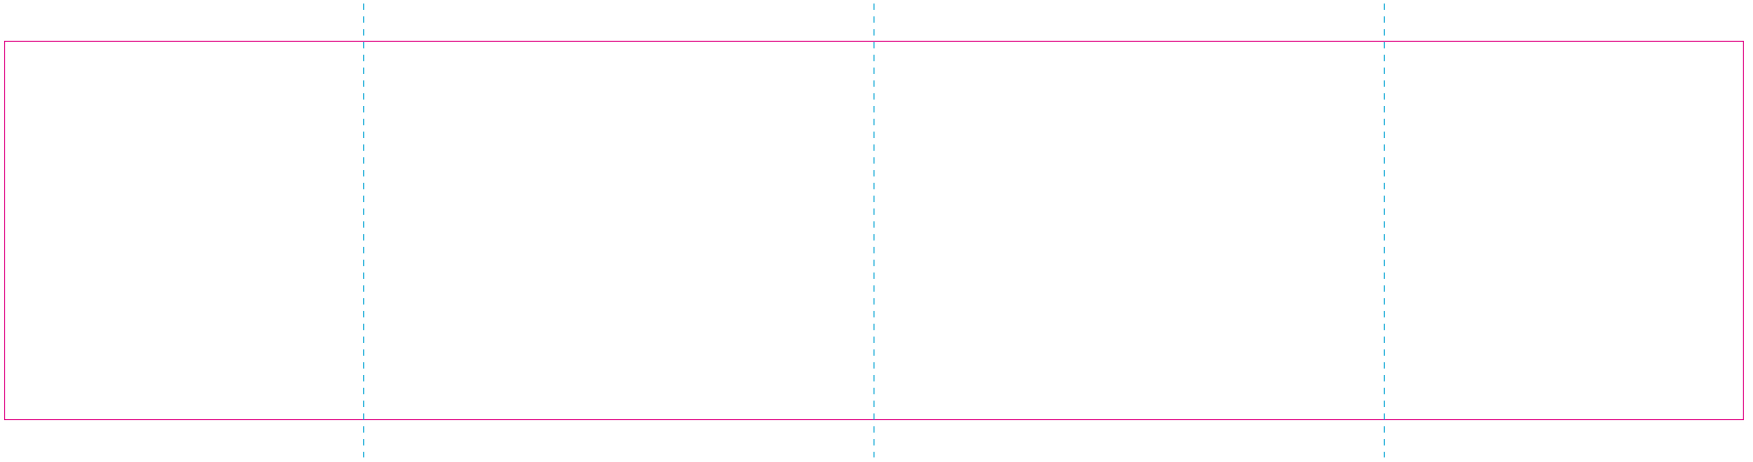

RUV, ER2

— Edge of graphics

- - - centerlines

resolution: min. 300 DPI

colours: CMYK

formats: TIFF, PDF, EPS, AI, CDR

The pink outline the maximum size of graphic visible on the product.

The blue dash line indicates the center line of the left, right and middle side of object.