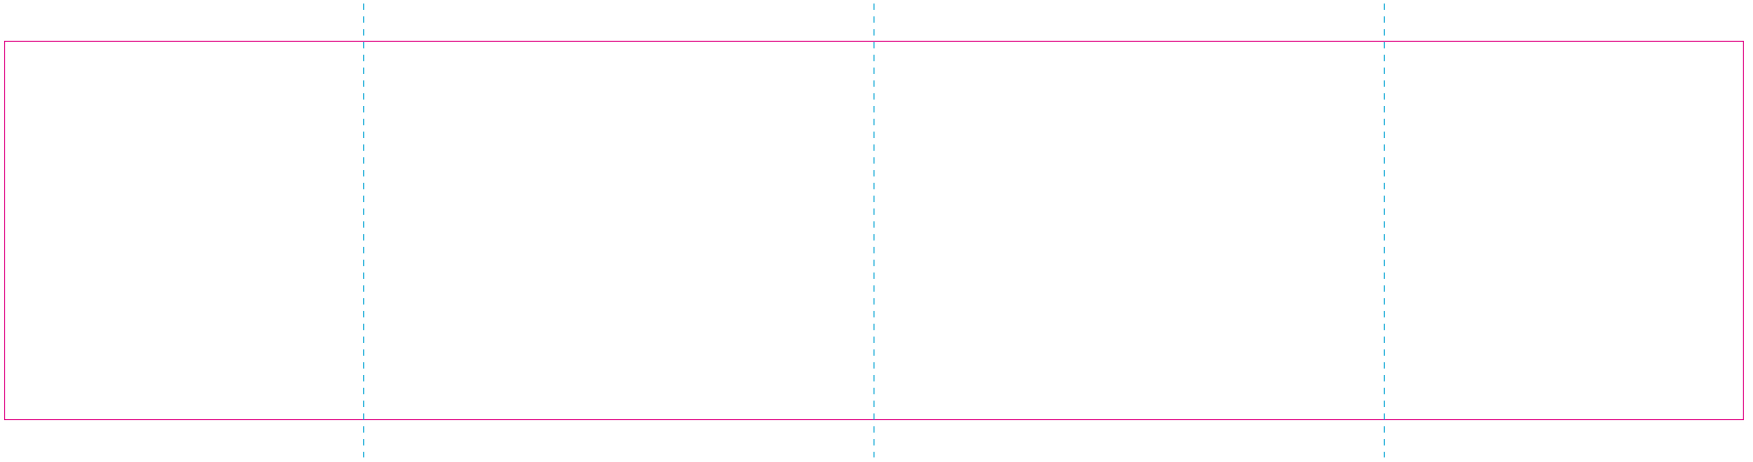

# RUV, ER2

— Edge of graphics

- - - centerlines

resolution: min. 300 DPI

colours: CMYK

formats: TIFF, PDF, EPS, AI, CDR

The pink outline the maximum size of graphic visible on the product.

The blue dash line indicates the center line of the left, right and middle side of object.