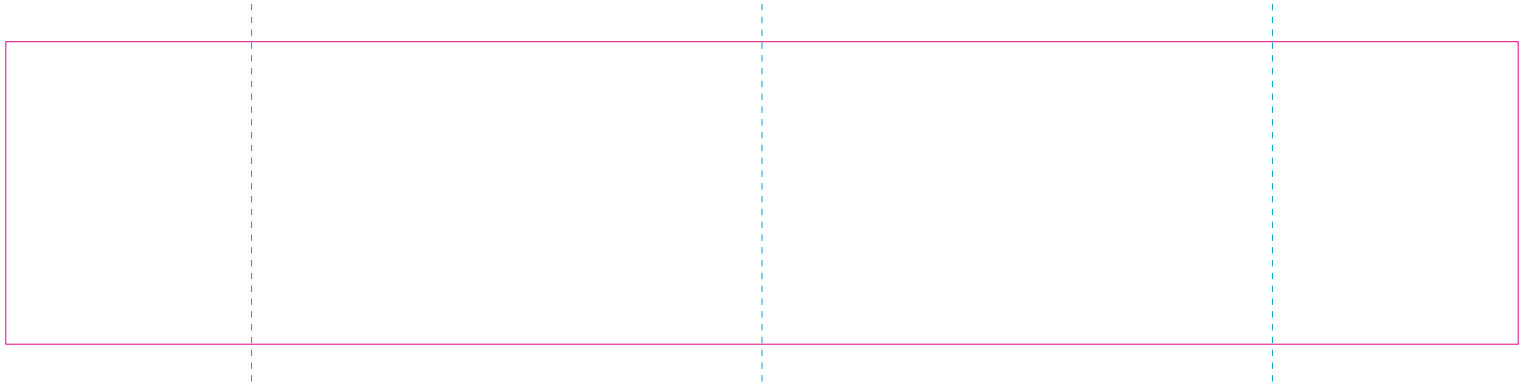

# RS

—— Edge of graphics

- - - - centerlines

resolution: min. 300 DPI

colours: CMYK

formats: TIFF, PDF, EPS, AI, CDR

The pink outline the maximum size of graphic visible on the product.

The blue dash line indicates the center line of the left, right and middle side of object.