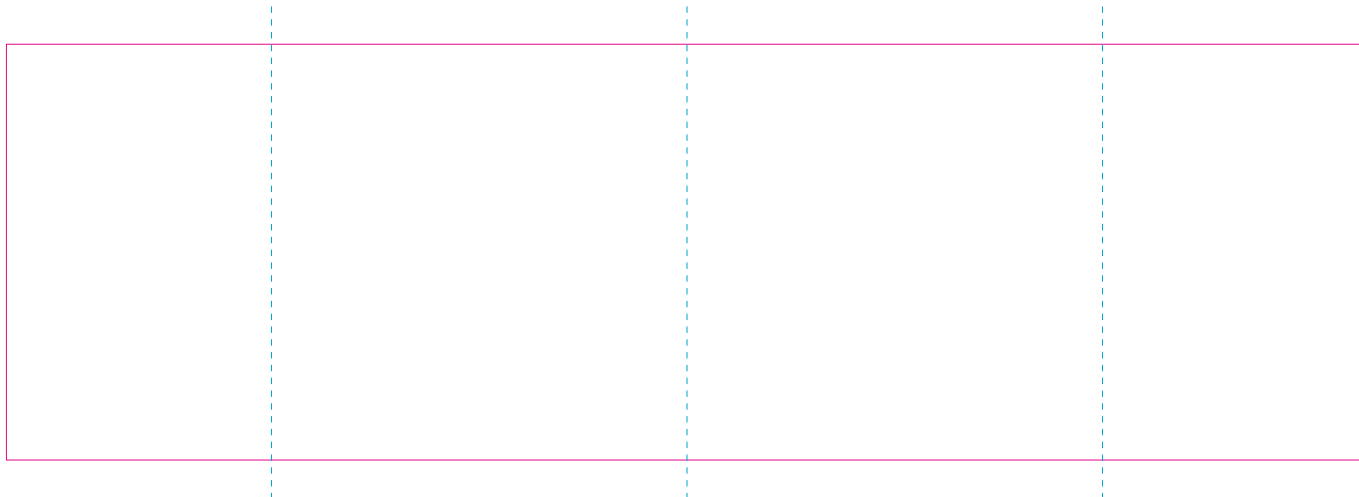

C

— Edge of graphics

- - - centerlines

resolution: min. 300 DPI

colours: CMYK

formats: TIFF, PDF, EPS, AI, CDR

The pink outline the maximum size of graphic visible on the product.

The blue dash line indicates the center line of the left, right and middle side of object.