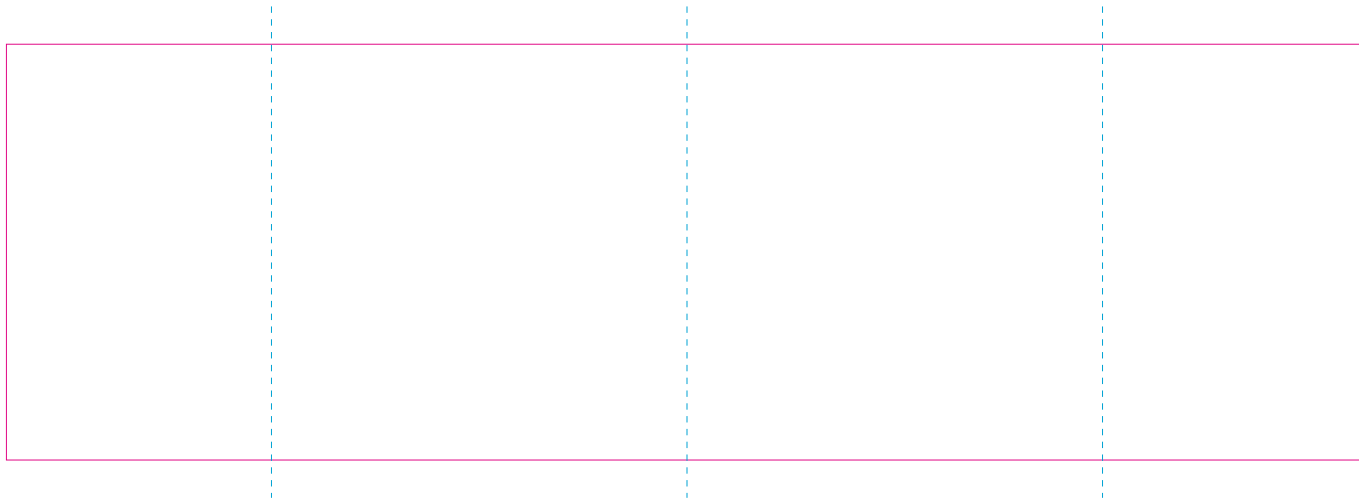

WPC

— Edge of graphics

- - - centerlines

resolution: min. 300 DPI

colours: CMYK

formats: TIFF, PDF, EPS, AI, CDR

The pink outline the maximum size of graphic visible on the product.

The blue dash line indicates the center line of the left, right and middle side of object.