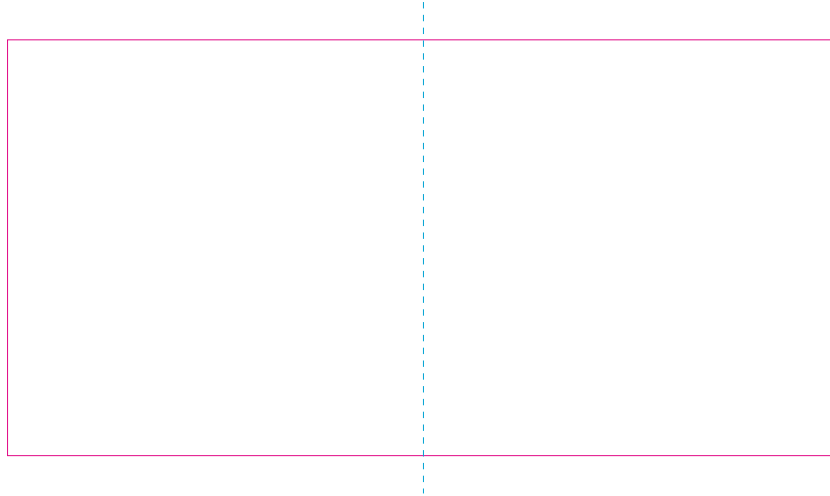

RS

With rotary screen printing technology the product can only be printed on the opposite side of the handle, please do not position the design on the right or left handed side.

— Edge of graphics

- - - - centerlines

resolution: min. 300 DPI
colours: CMYK
formats: TIFF, PDF, EPS, AI, CDR

The pink outline the maximum size of graphic visible on the product.
The blue dash line indicates the center line of the left, right and middle side of object.