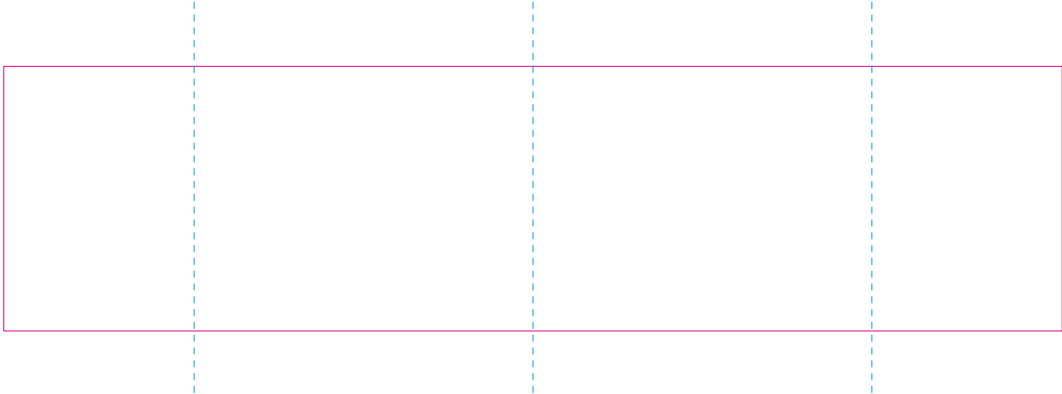

C, WPC

— Edge of graphics
- - - centerlines

resolution: min. 300 DPI
colours: CMYK
formats: TIFF, PDF, EPS, AI, CDR

The pink outline the maximum size of graphic visible on the product.
The blue dash line indicates the center line of the left, right and middle side of object.