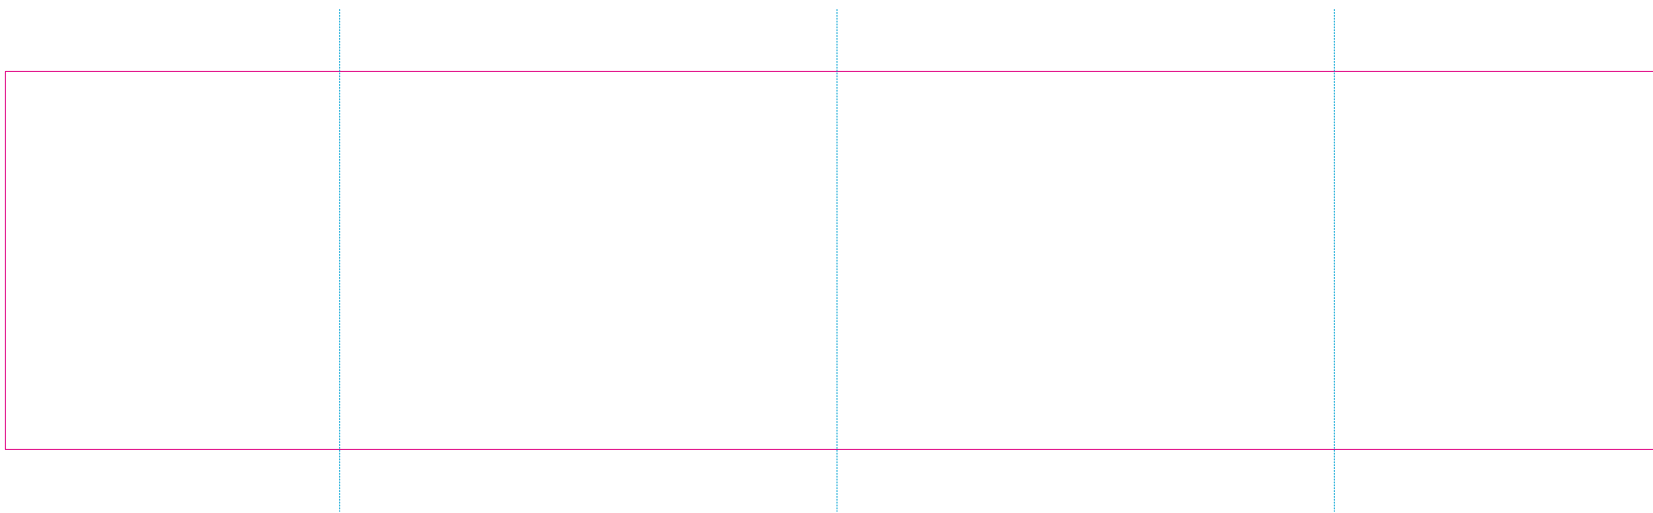

C

—— Edge of graphics

- - - - centerlines

resolution: min. 300 DPI

colours: CMYK

formats: TIFF, PDF, EPS, AI, CDR

The pink outline the maximum size of graphic visible on the product.

The blue dash line indicates the center line of the left, right and middle side of object.