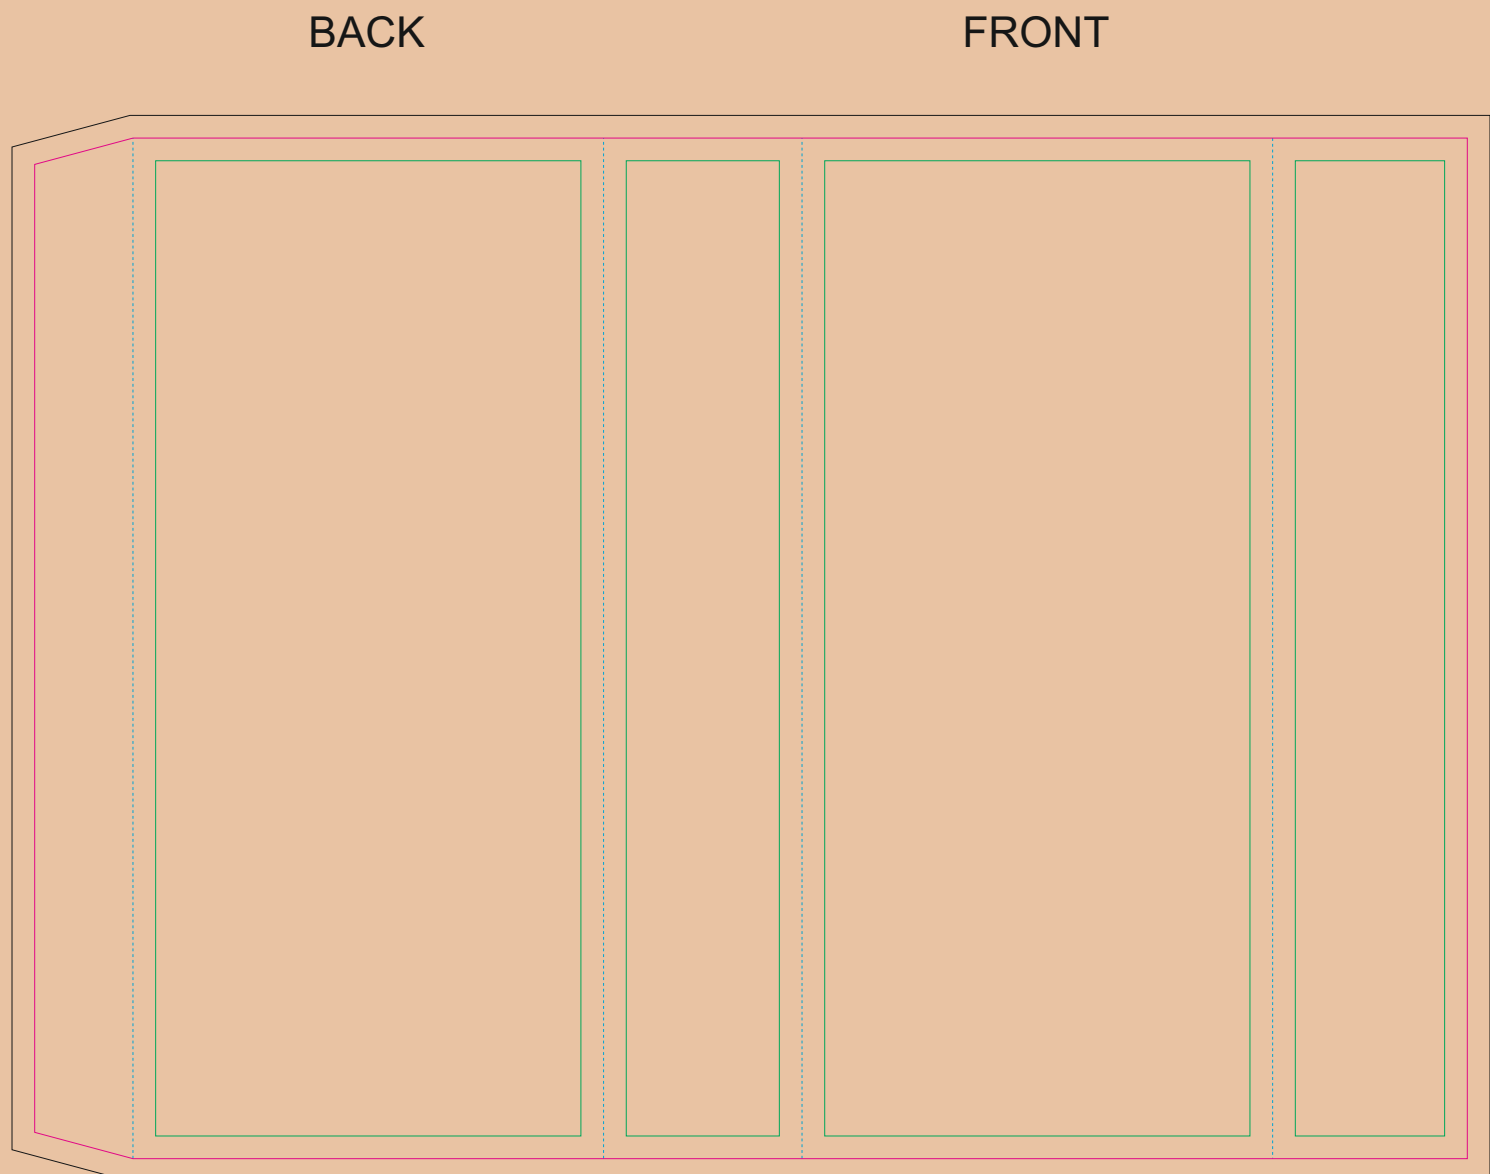

The size of the paper sleeve is for reference only as product packaging size may vary.

Kraft paper sleeve

- Margin
- Edge of product
- Bleed limit 3-3 mm (background must fill it)
- - - - - Fold line

resolution: min. 300 DPI
colours: CMYK
formats: TIFF, PDF, EPS, AI, CDR

The green line indicates the area all non-background object-texts, logos, etc.
The pink outline the maximum size of graphic visible on the product.
The black line indicates the size of the required graphics including bleed.
The blue line indicates the folding.