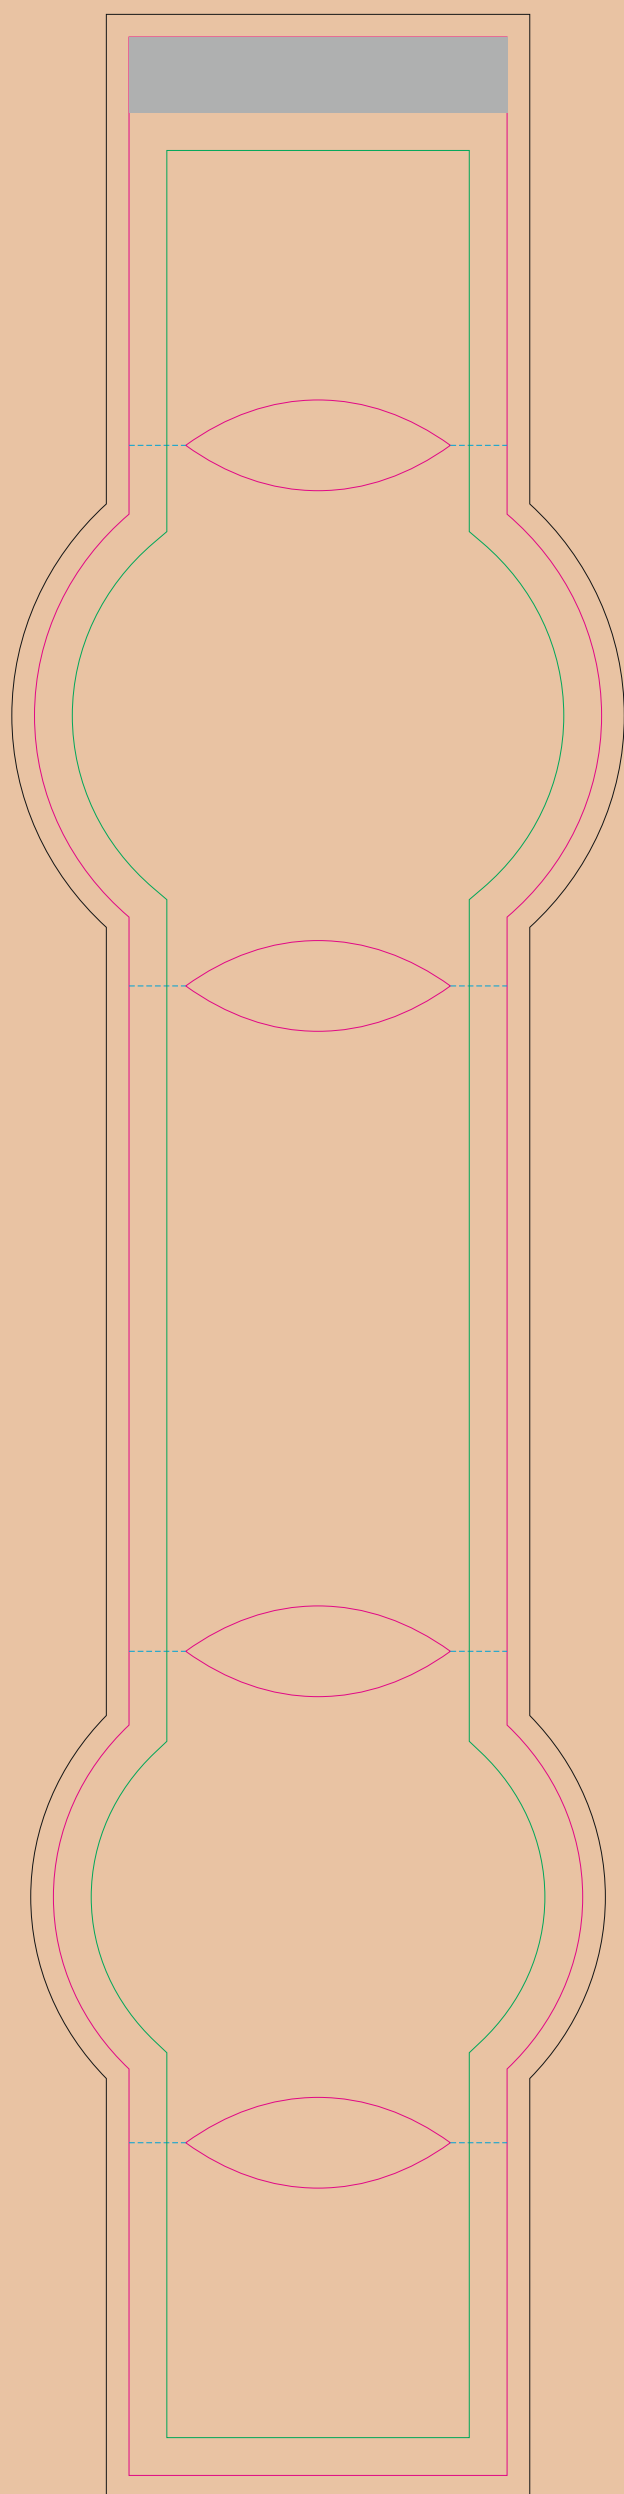

# CRAFT PAPER RING

TOP

FRONT

BOTTOM

- Margin
- Edge of product
- Bleed limit 3-3 mm (background must fill it)
- - - - - Fold line

resolution: min. 300 DPI  
colours: CMYK  
formats: TIFF, PDF, EPS, AI, CDR

The green line indicates the area all non-background object-texts, logos, etc.  
The pink outline the maximum size of graphic visible on the product.  
The black line indicates the size of the required graphics including bleed.  
The blue line indicates the folding.