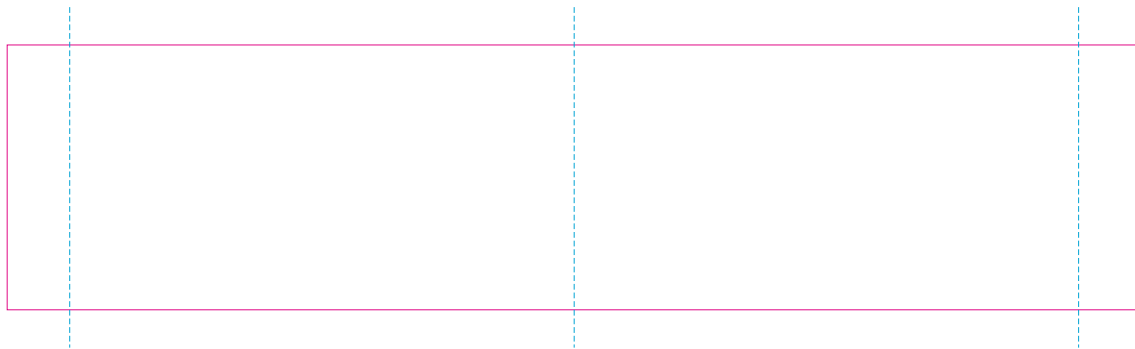

# RS

— Edge of graphics

----- centerlines

resolution: min. 300 DPI

colours: CMYK

formats: TIFF, PDF, EPS, AI, CDR

The pink outline the maximum size of graphic visible on the product.

The blue dash line indicates the center line of the left, right and middle side of object.