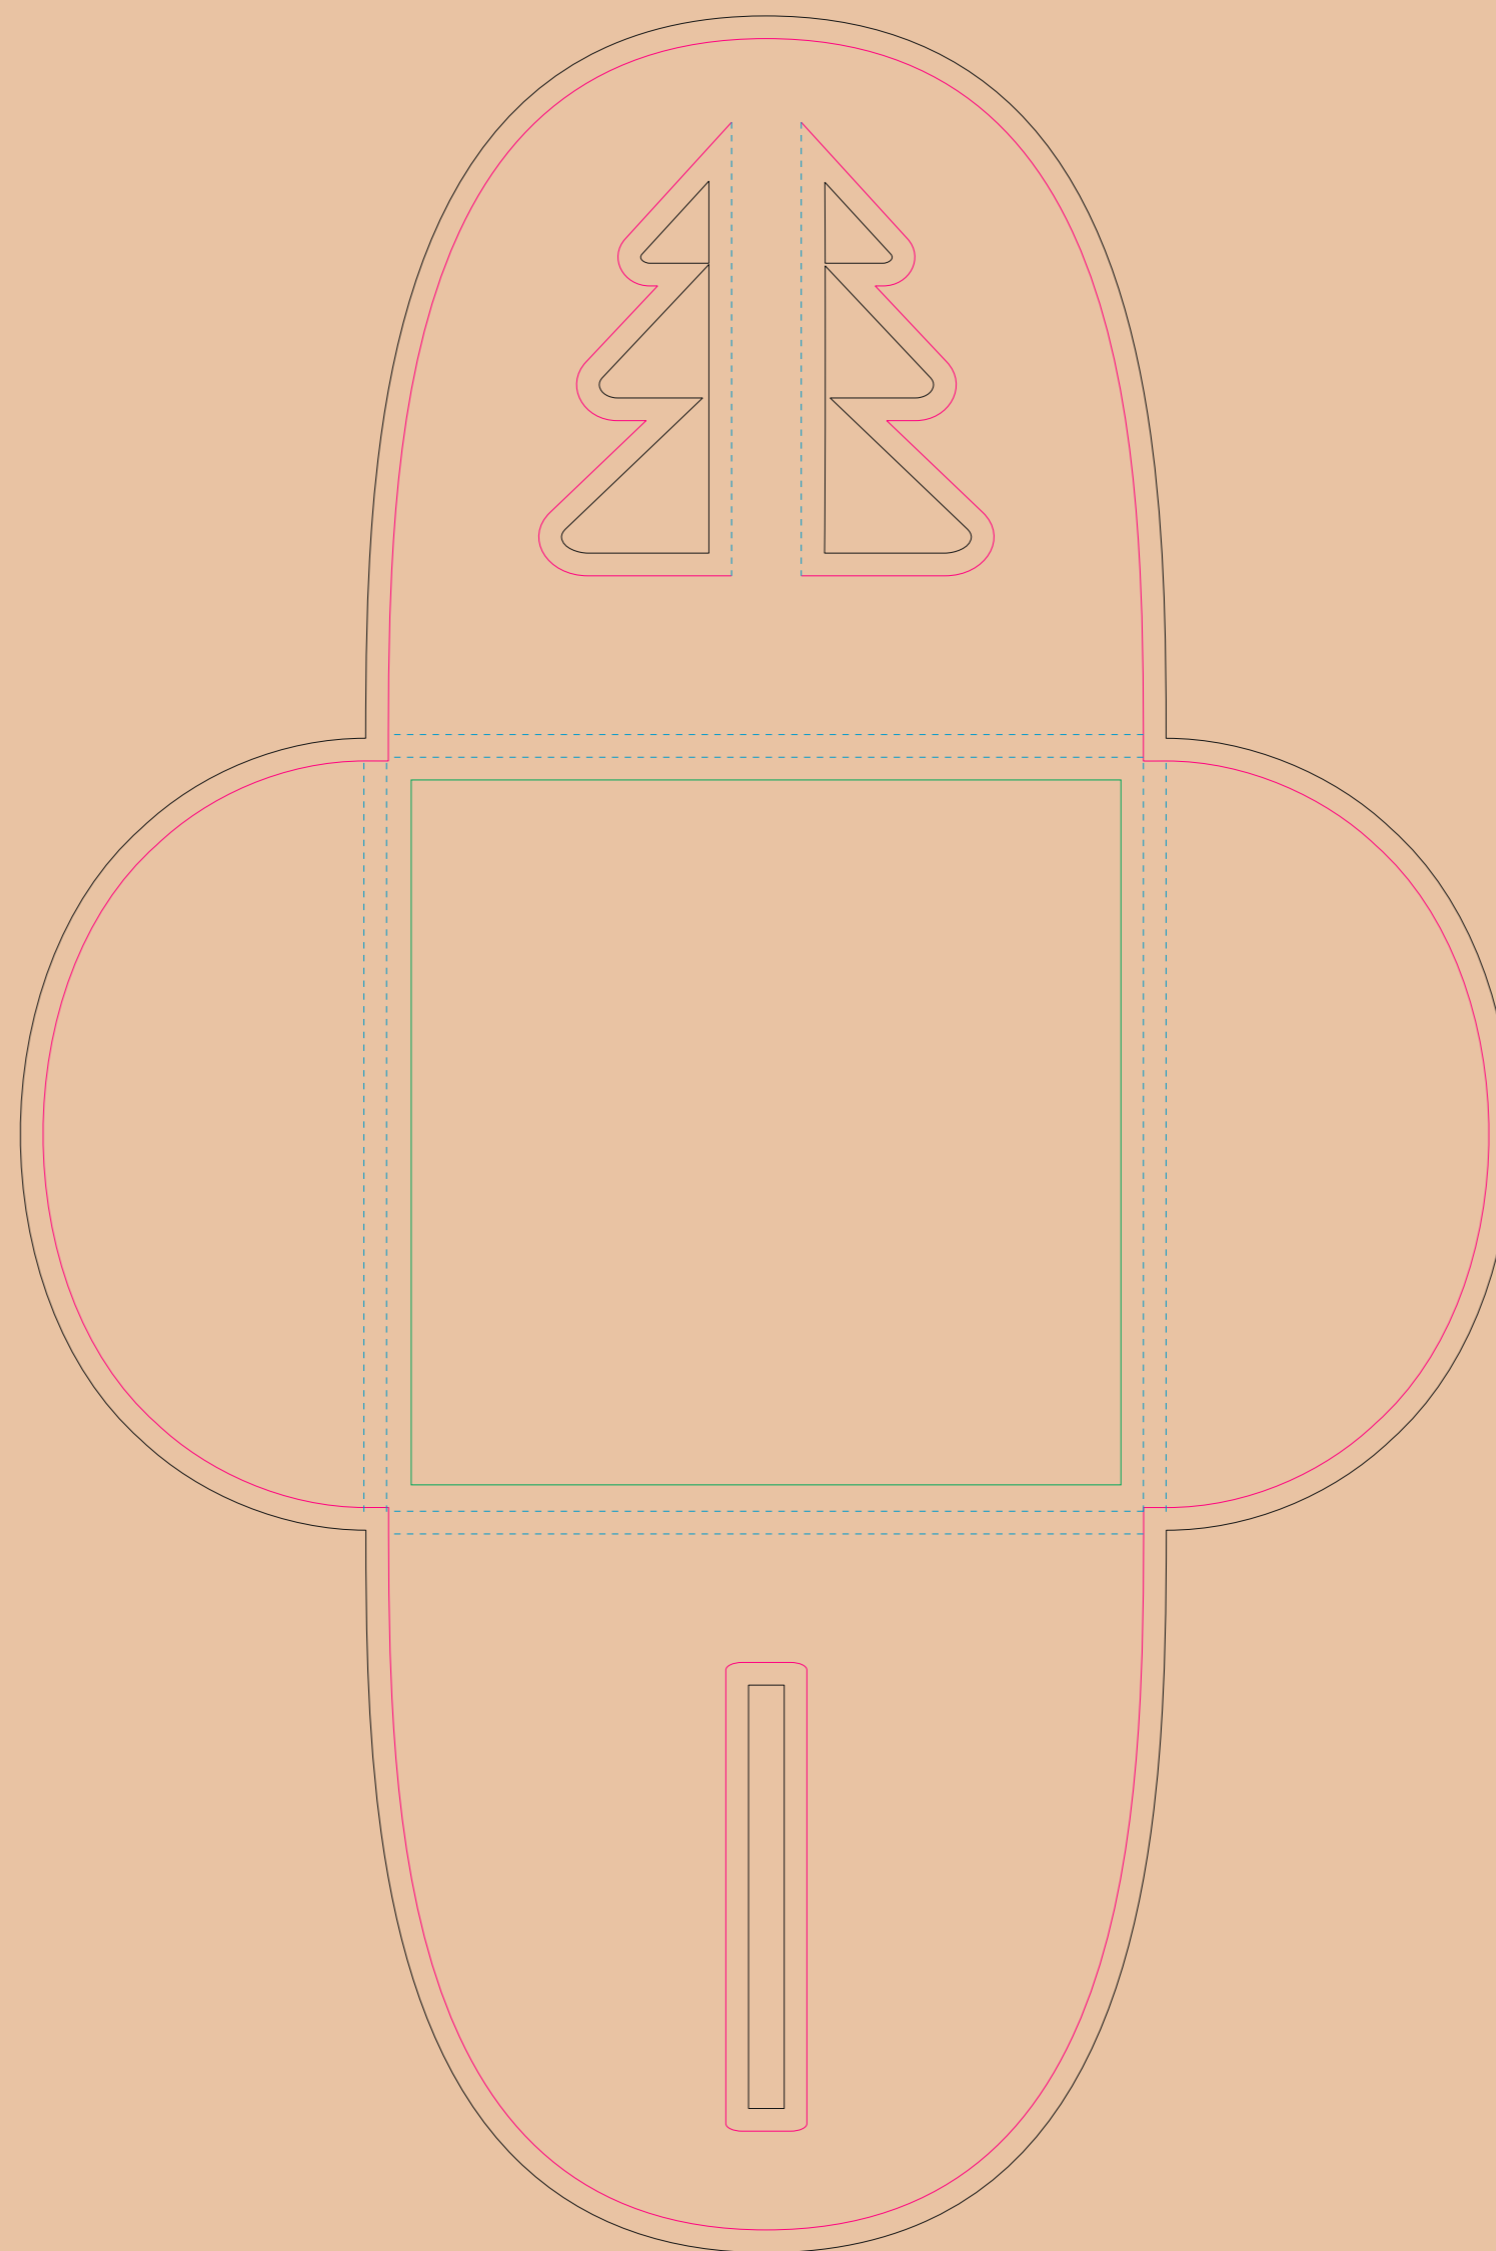

Kraft Paperboard box

- Margin
- Edge of product
- Bleed limit 3-3 mm (background must fill it)
- Fold line

resolution: min. 300DPI

colours: CMYK

formats: TIFF, PDF, EPS, AI, CDR

The green line indicates the area all non-background object - texts, logos, etc.

The pink outline the maximum size of graphic visible on the product.

The black line indicates the size of the required graphics including bleed.

The blue line indicates the folding.