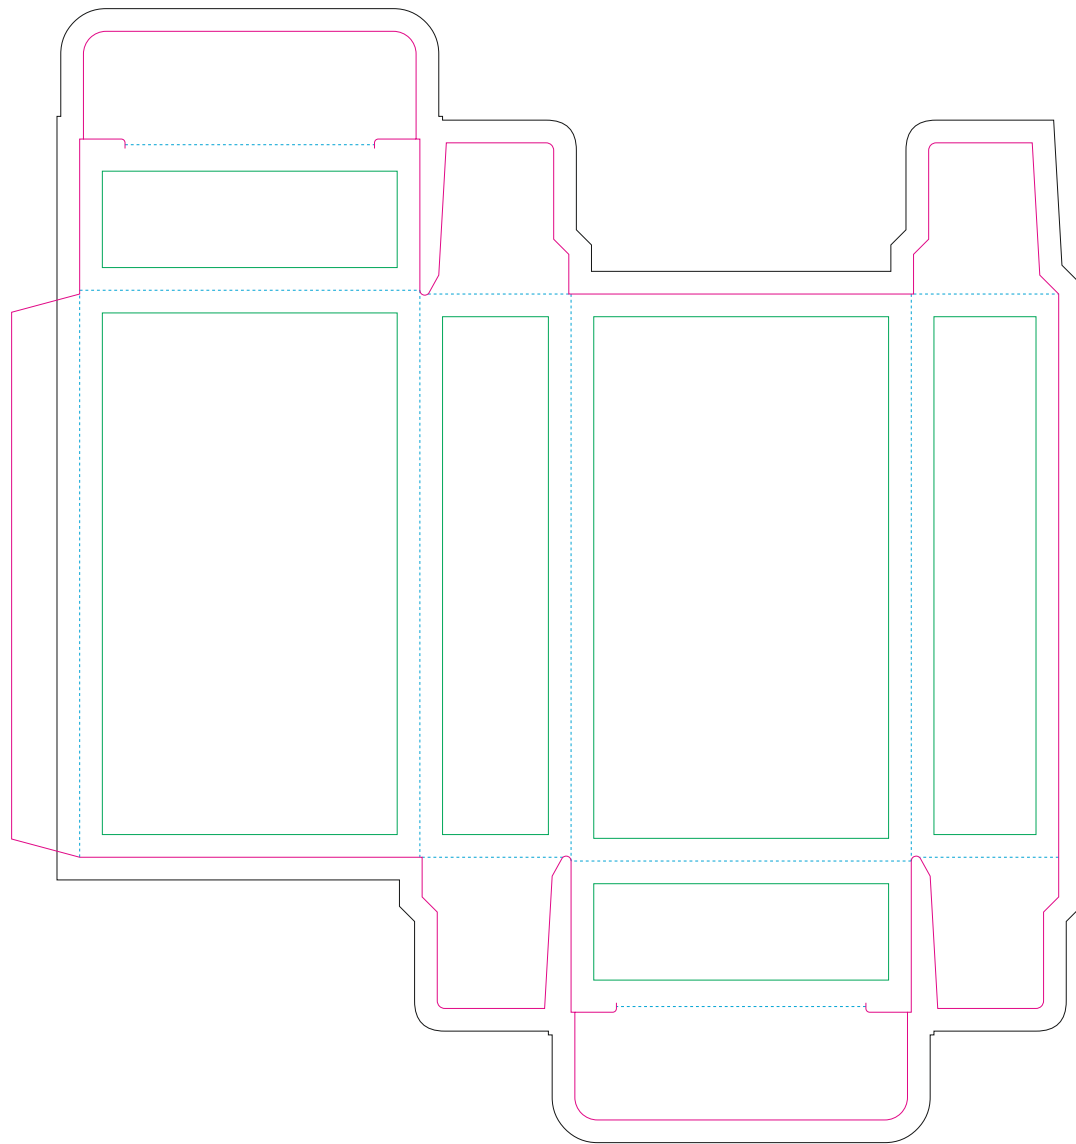

# Paperboard box

- Margin
- Edge of product
- Bleed limit 3-3 mm (background must fill it)
- Fold line

resolution: min. 300 DPI  
colours: CMYK  
formats: TIFF, PDF, EPS, AI, CDR

The green line indicates the area all non-background object-texts, logos, etc.  
The pink outline the maximum size of graphic visible on the product.  
The black line indicates the size of the required graphics including bleed.  
The blue line indicates the folding.