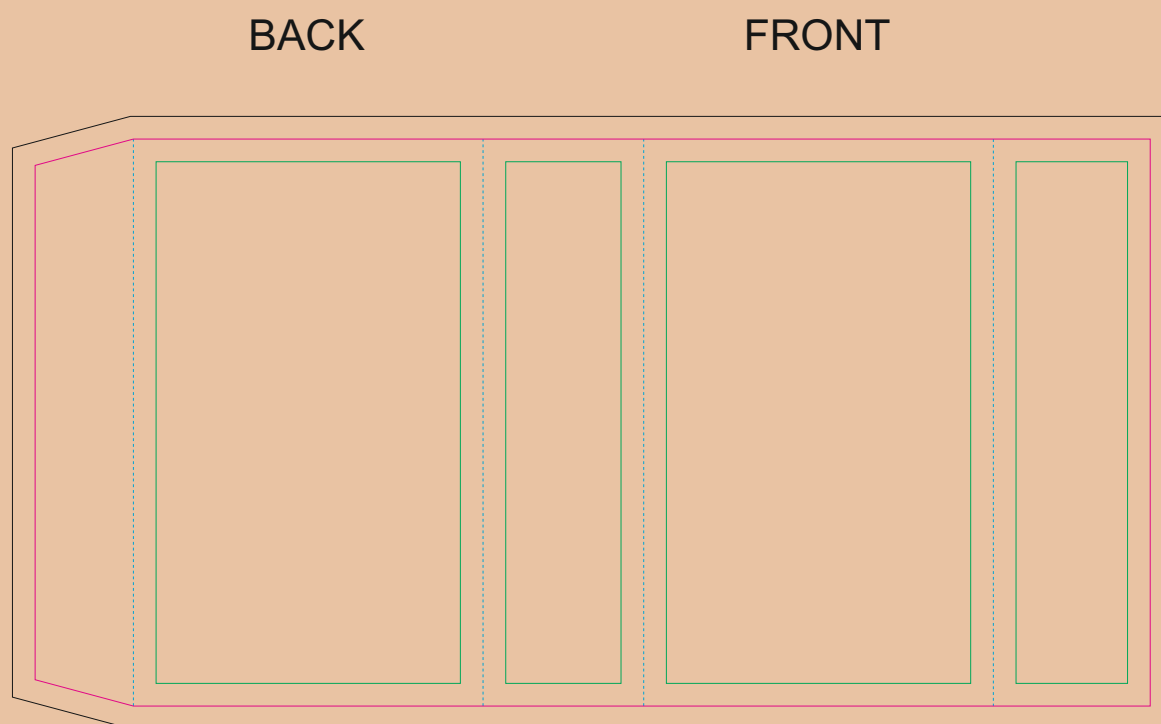

The size of the paper sleeve is for reference only as product packaging size may vary.

Kraft paper sleeve

—— Margin

—— Edge of product

—— Bleed limit 3-3 mm (background must fill it)

----- Fold line

resolution: min. 300 DPI

colours: CMYK

formats: TIFF, PDF, EPS, AI, CDR

The green line indicates the area all non-background object-texts, logos, etc.
The pink outline the maximum size of graphic visible on the product.
The black line indicates the size of the required graphics including bleed.
The blue line indicates the folding.