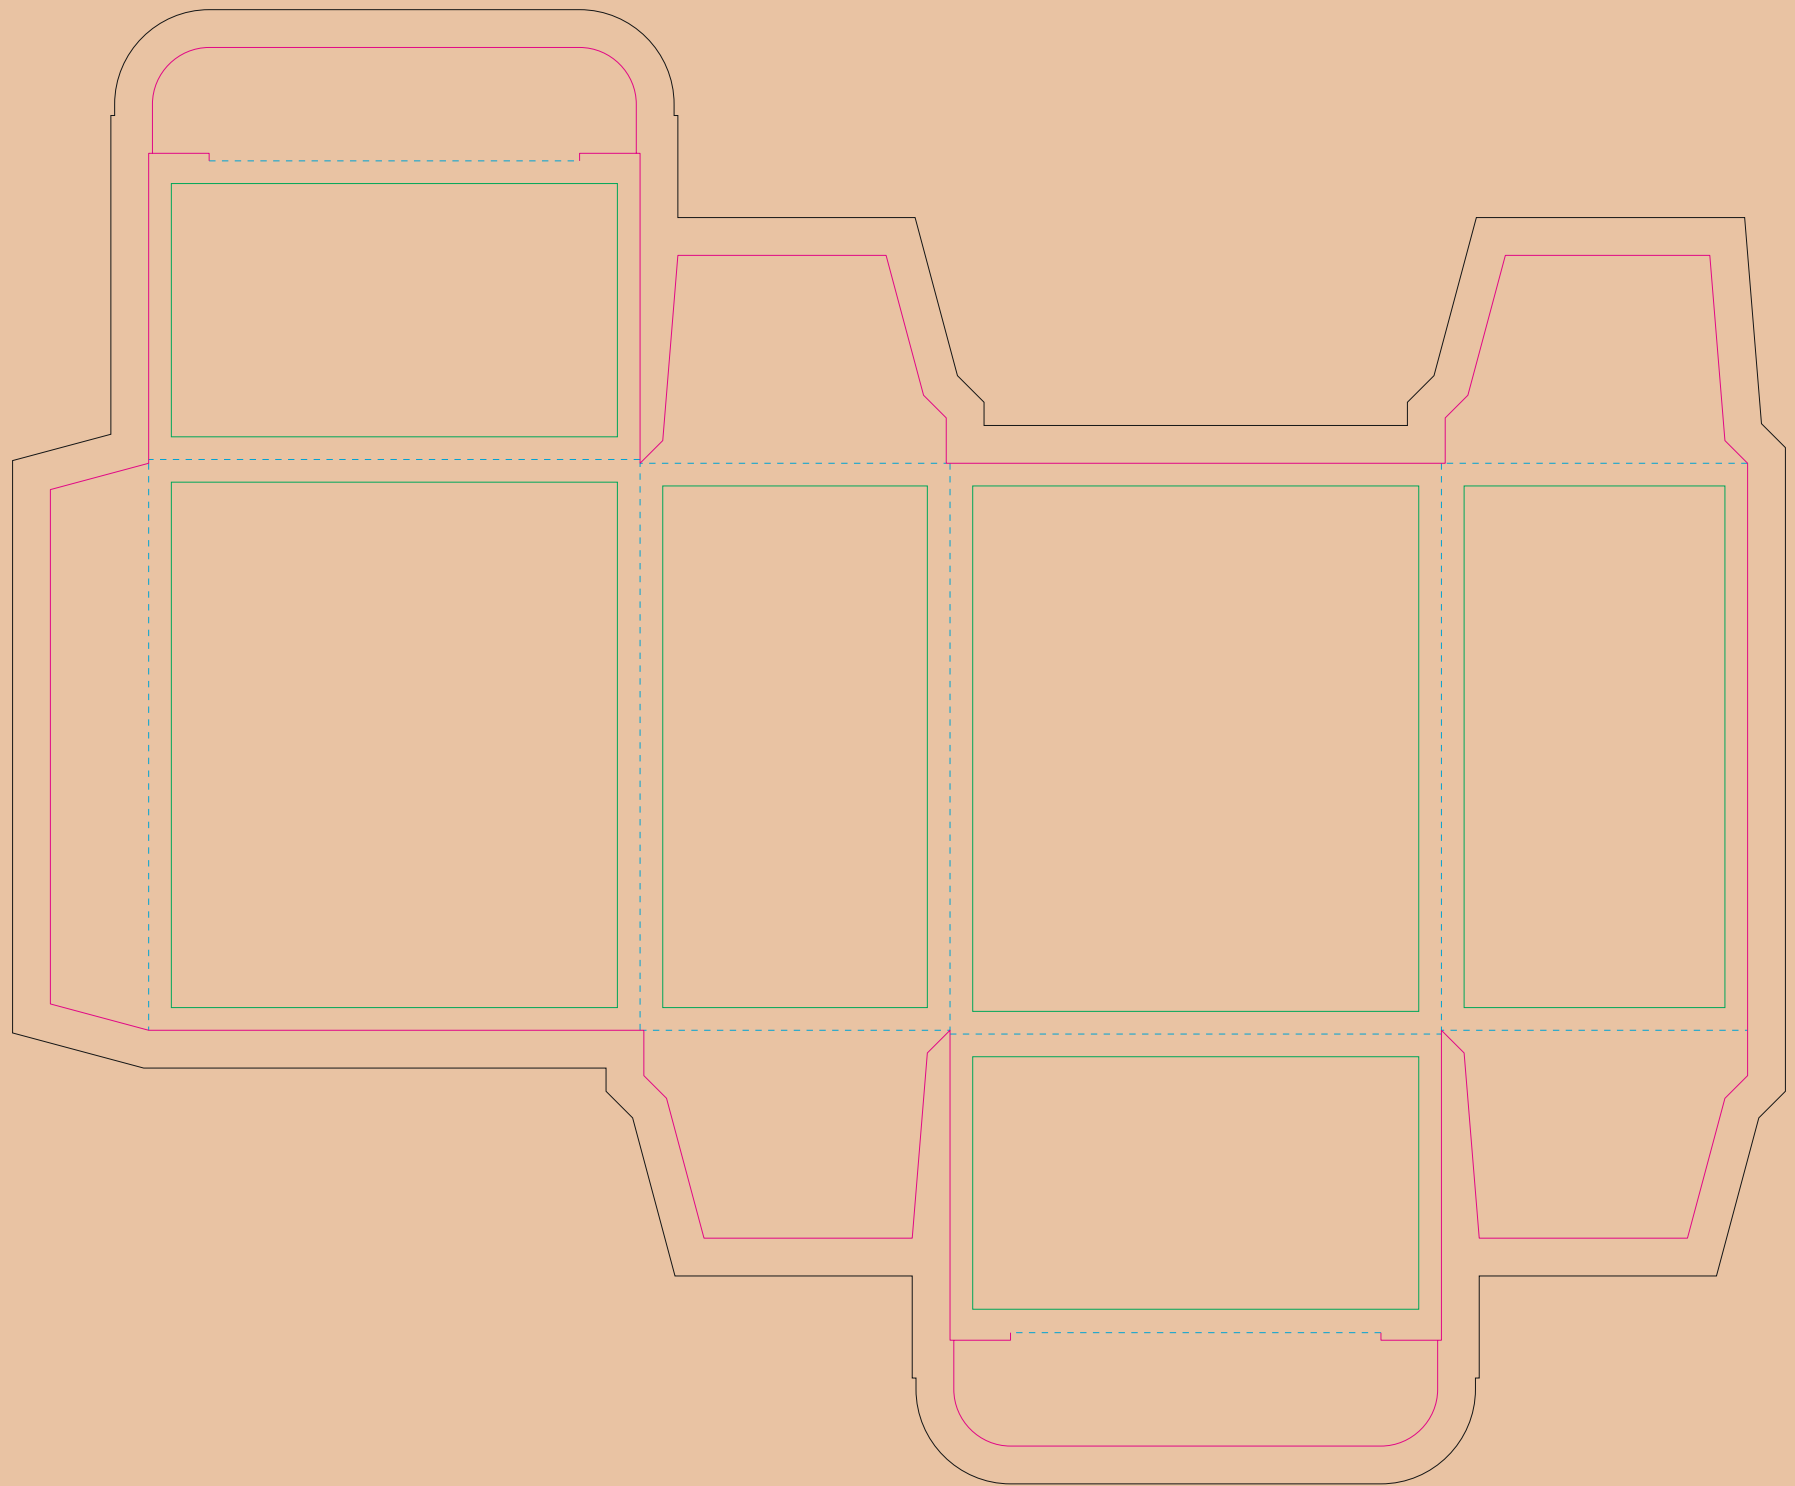

Kraft Paperboard box

- Margin
- Edge of product
- Bleed limit 5-5 mm (background must fill it)
- - - - - Fold line

resolution: min. 300DPI
colours: CMYK
formats: TIFF, PDF, EPS, AI, CDR

The green line indicates the area all non-background object - texts, logos, etc.
The pink outline the maximum size of graphic visible on the product.
The black line indicates the size of the required graphics including bleed.