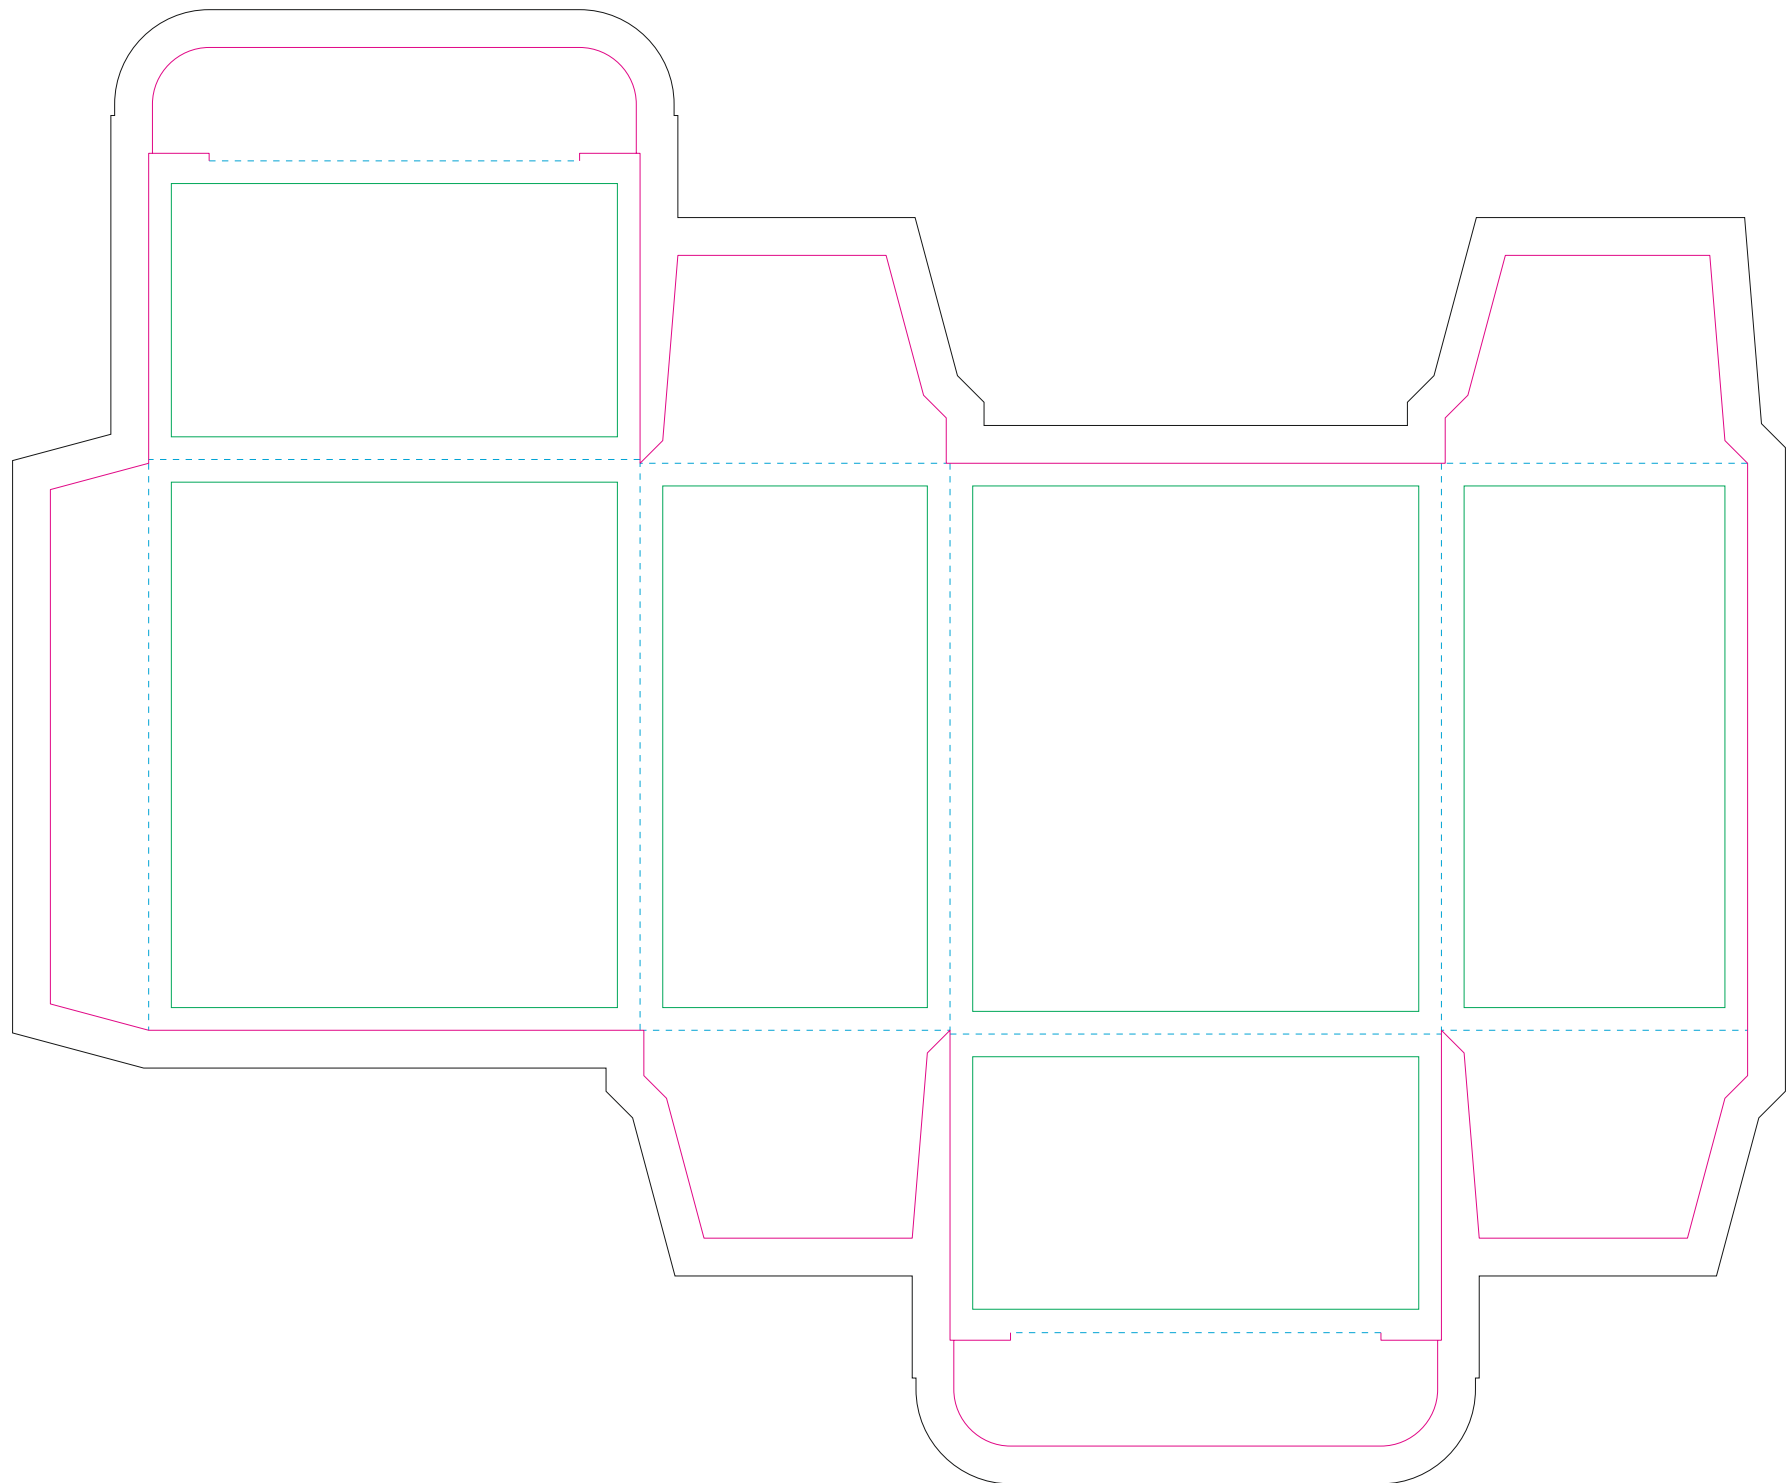

Paperboard box

- Margin
- Edge of product
- Bleed limit 5-5 mm (background must fill it)
- - - - - Fold line

resolution: min. 300DPI
colours: CMYK
formats: TIFF, PDF, EPS, AI, CDR

The green line indicates the area all non-background object - texts, logos, etc.
The pink outline the maximum size of graphic visible on the product.
The black line indicates the size of the required graphics including bleed.