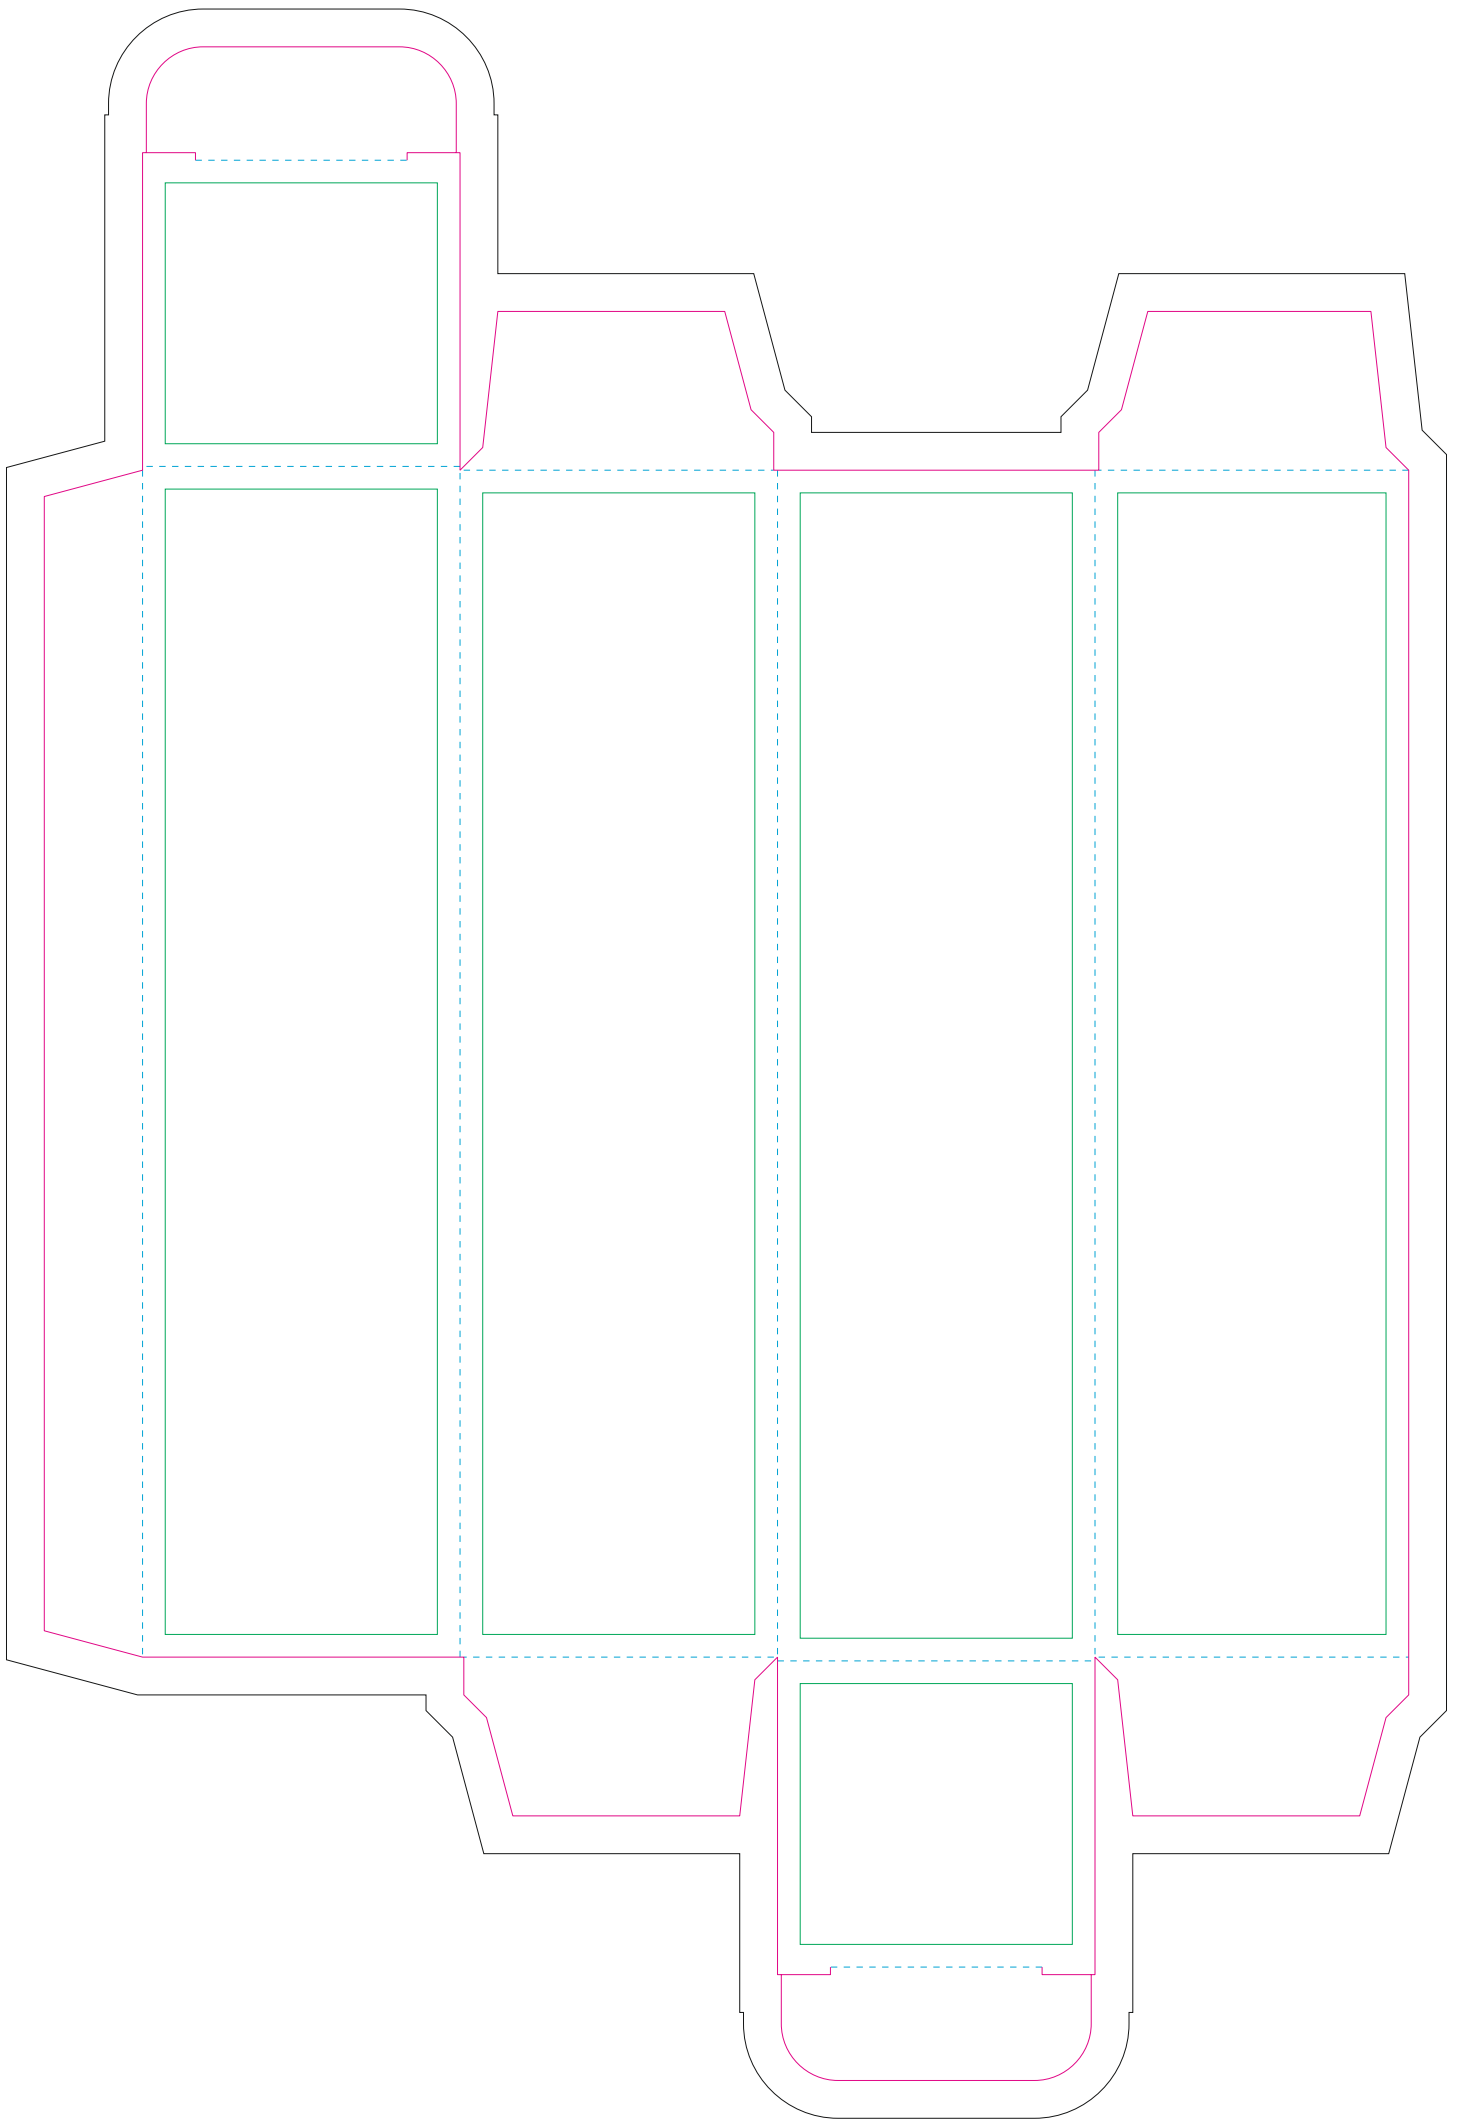

Paperboard box

- Margin
- Edge of product
- Bleed limit 5-5 mm (background must fill it)
- - - - - Fold line

resolution: min. 300DPI

colours: CMYK

formats: TIFF, PDF, EPS, AI, CDR

The green line indicates the area all non-background object - texts, logos, etc.

The pink outline the maximum size of graphic visible on the product.

The black line indicates the size of the required graphics including bleed.