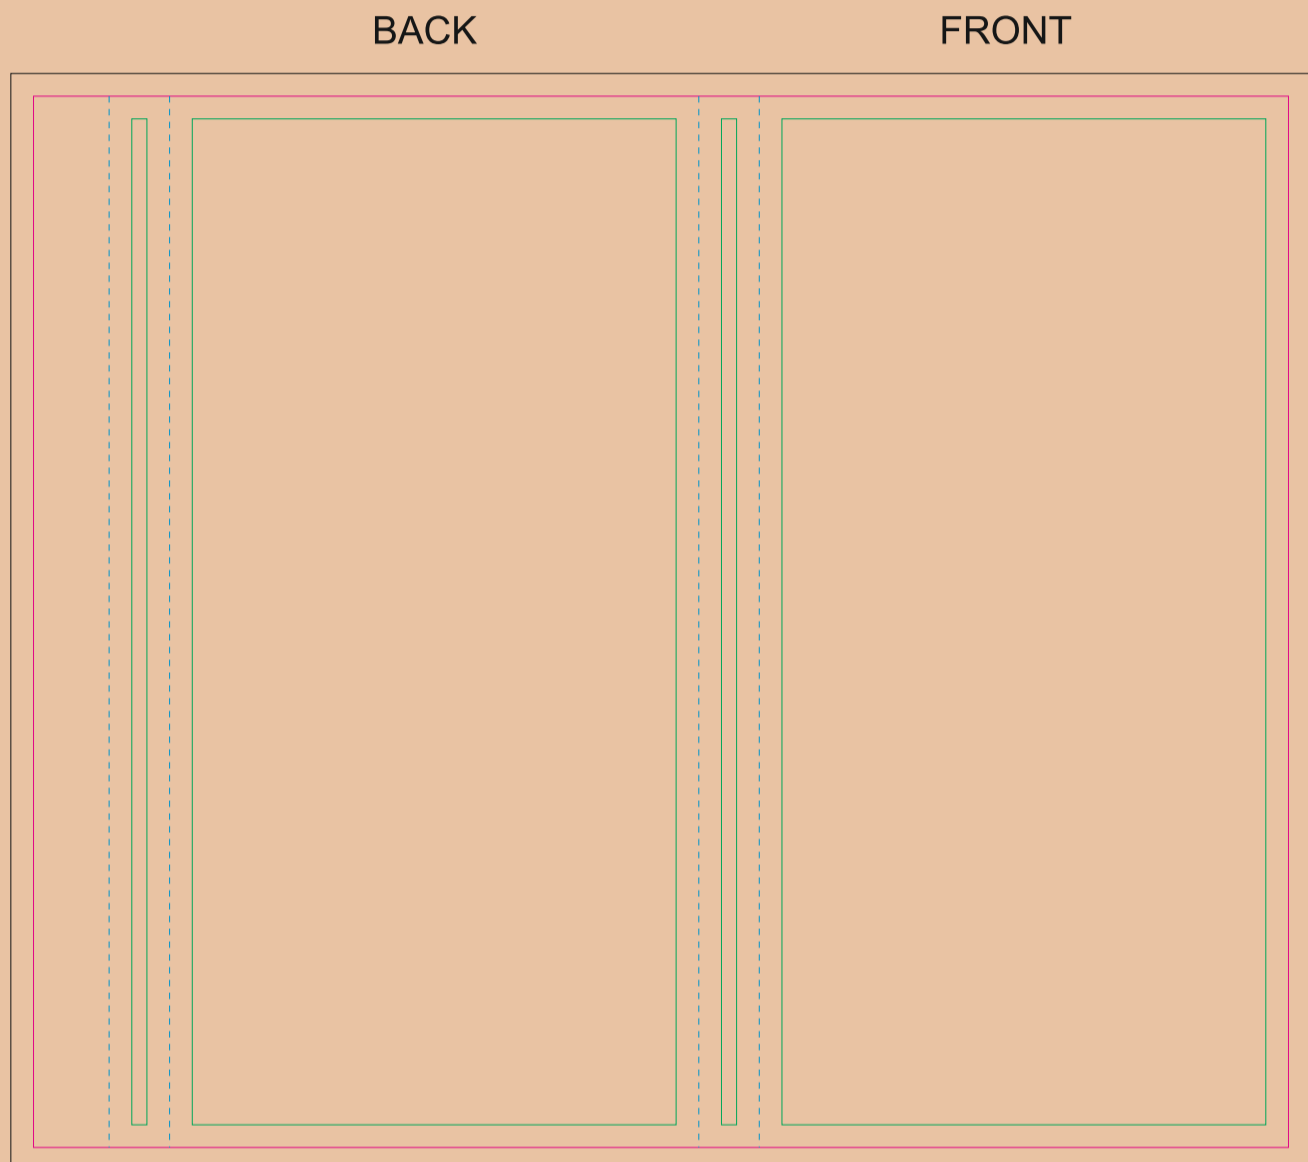

The size of the paper sleeve is for reference only as product packaging size may vary.

Kraft paper sleeve

- Margin
- Edge of product
- Bleed limit 3-3 mm (background must fill it)
- - - - - Fold line

resolution: min. 300DPI
colours: CMYK
formats: TIFF, PDF, EPS, AI, CDR

The green line indicates the area all non-background object - texts, logos, etc.
The pink outline the maximum size of graphic visible on the product.
The black line indicates the size of the required graphics including bleed.