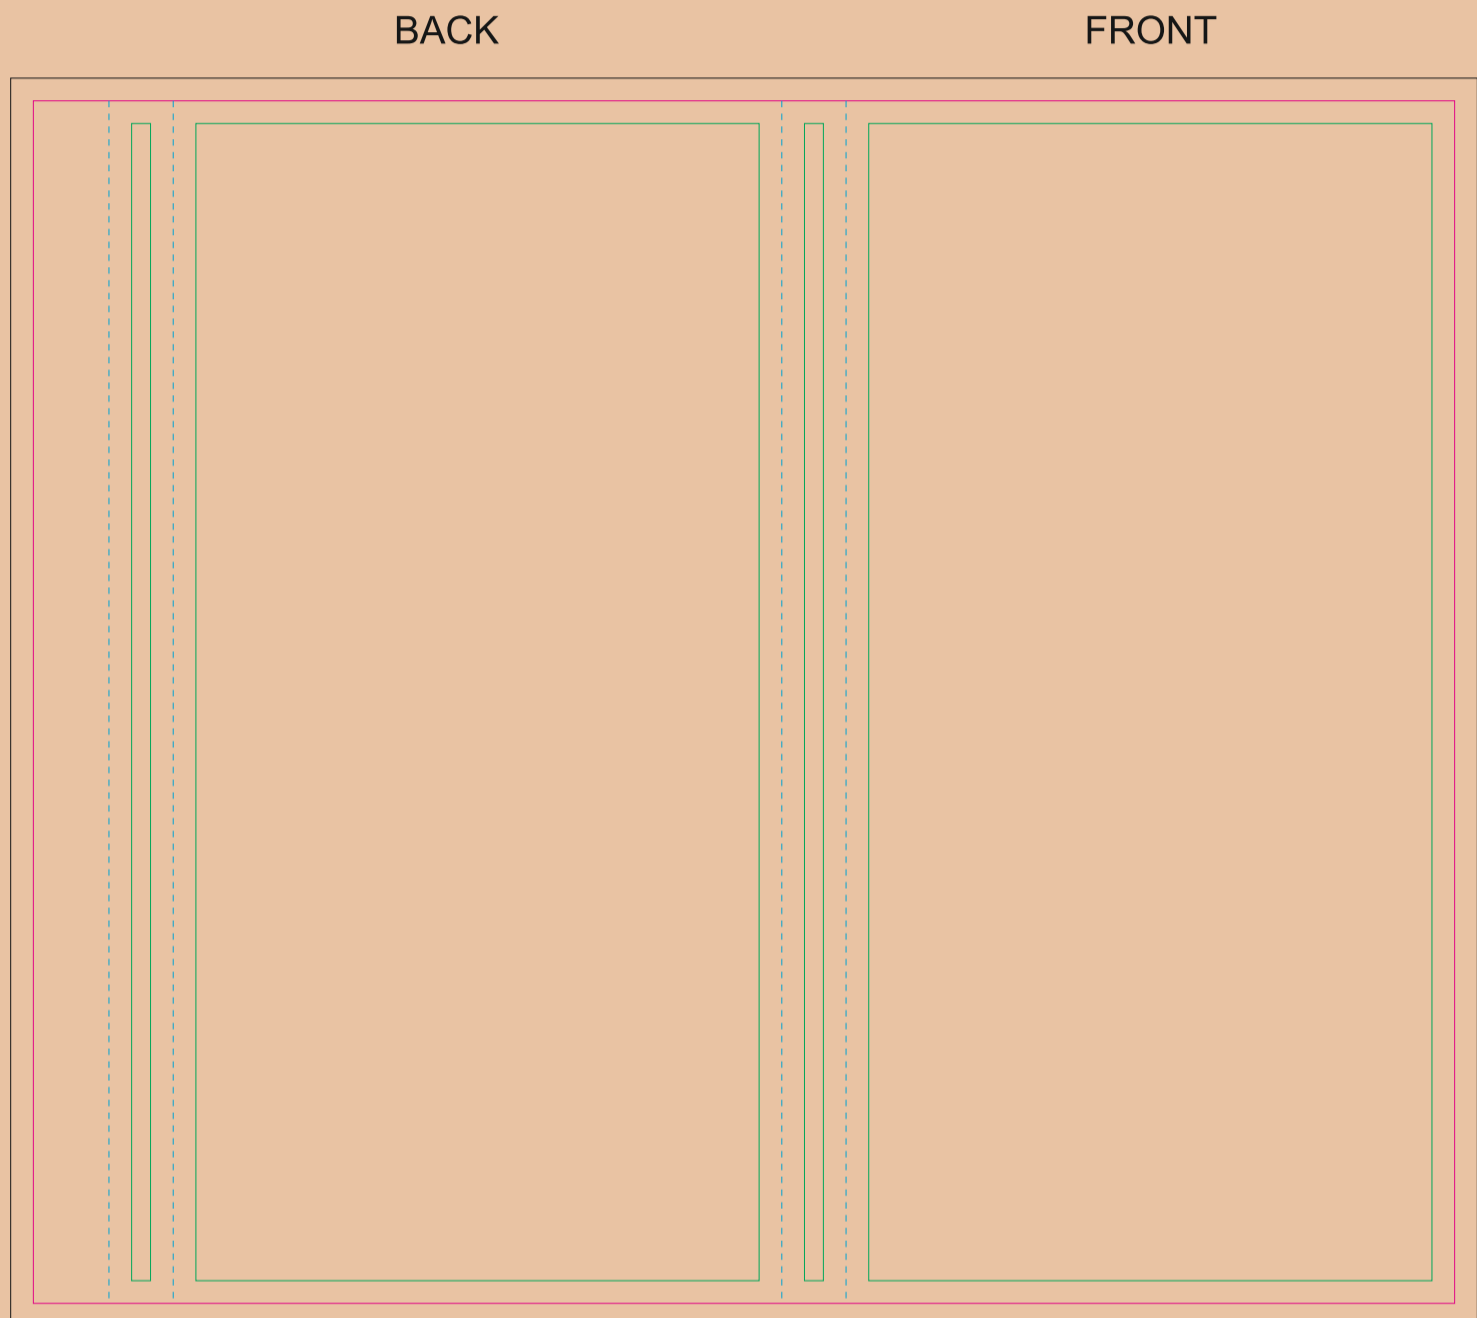

The size of the paper sleeve is for reference only as product packaging size may vary.

## Kraft paper sleeve

- Margin
- Edge of product
- Bleed limit 3-3 mm (background must fill it)
- - - - - Fold line

resolution: min. 300DPI

colours: CMYK

formats: TIFF, PDF, EPS, AI, CDR

The green line indicates the area all non-background object - texts, logos, etc.

The pink outline the maximum size of graphic visible on the product.

The black line indicates the size of the required graphics including bleed.