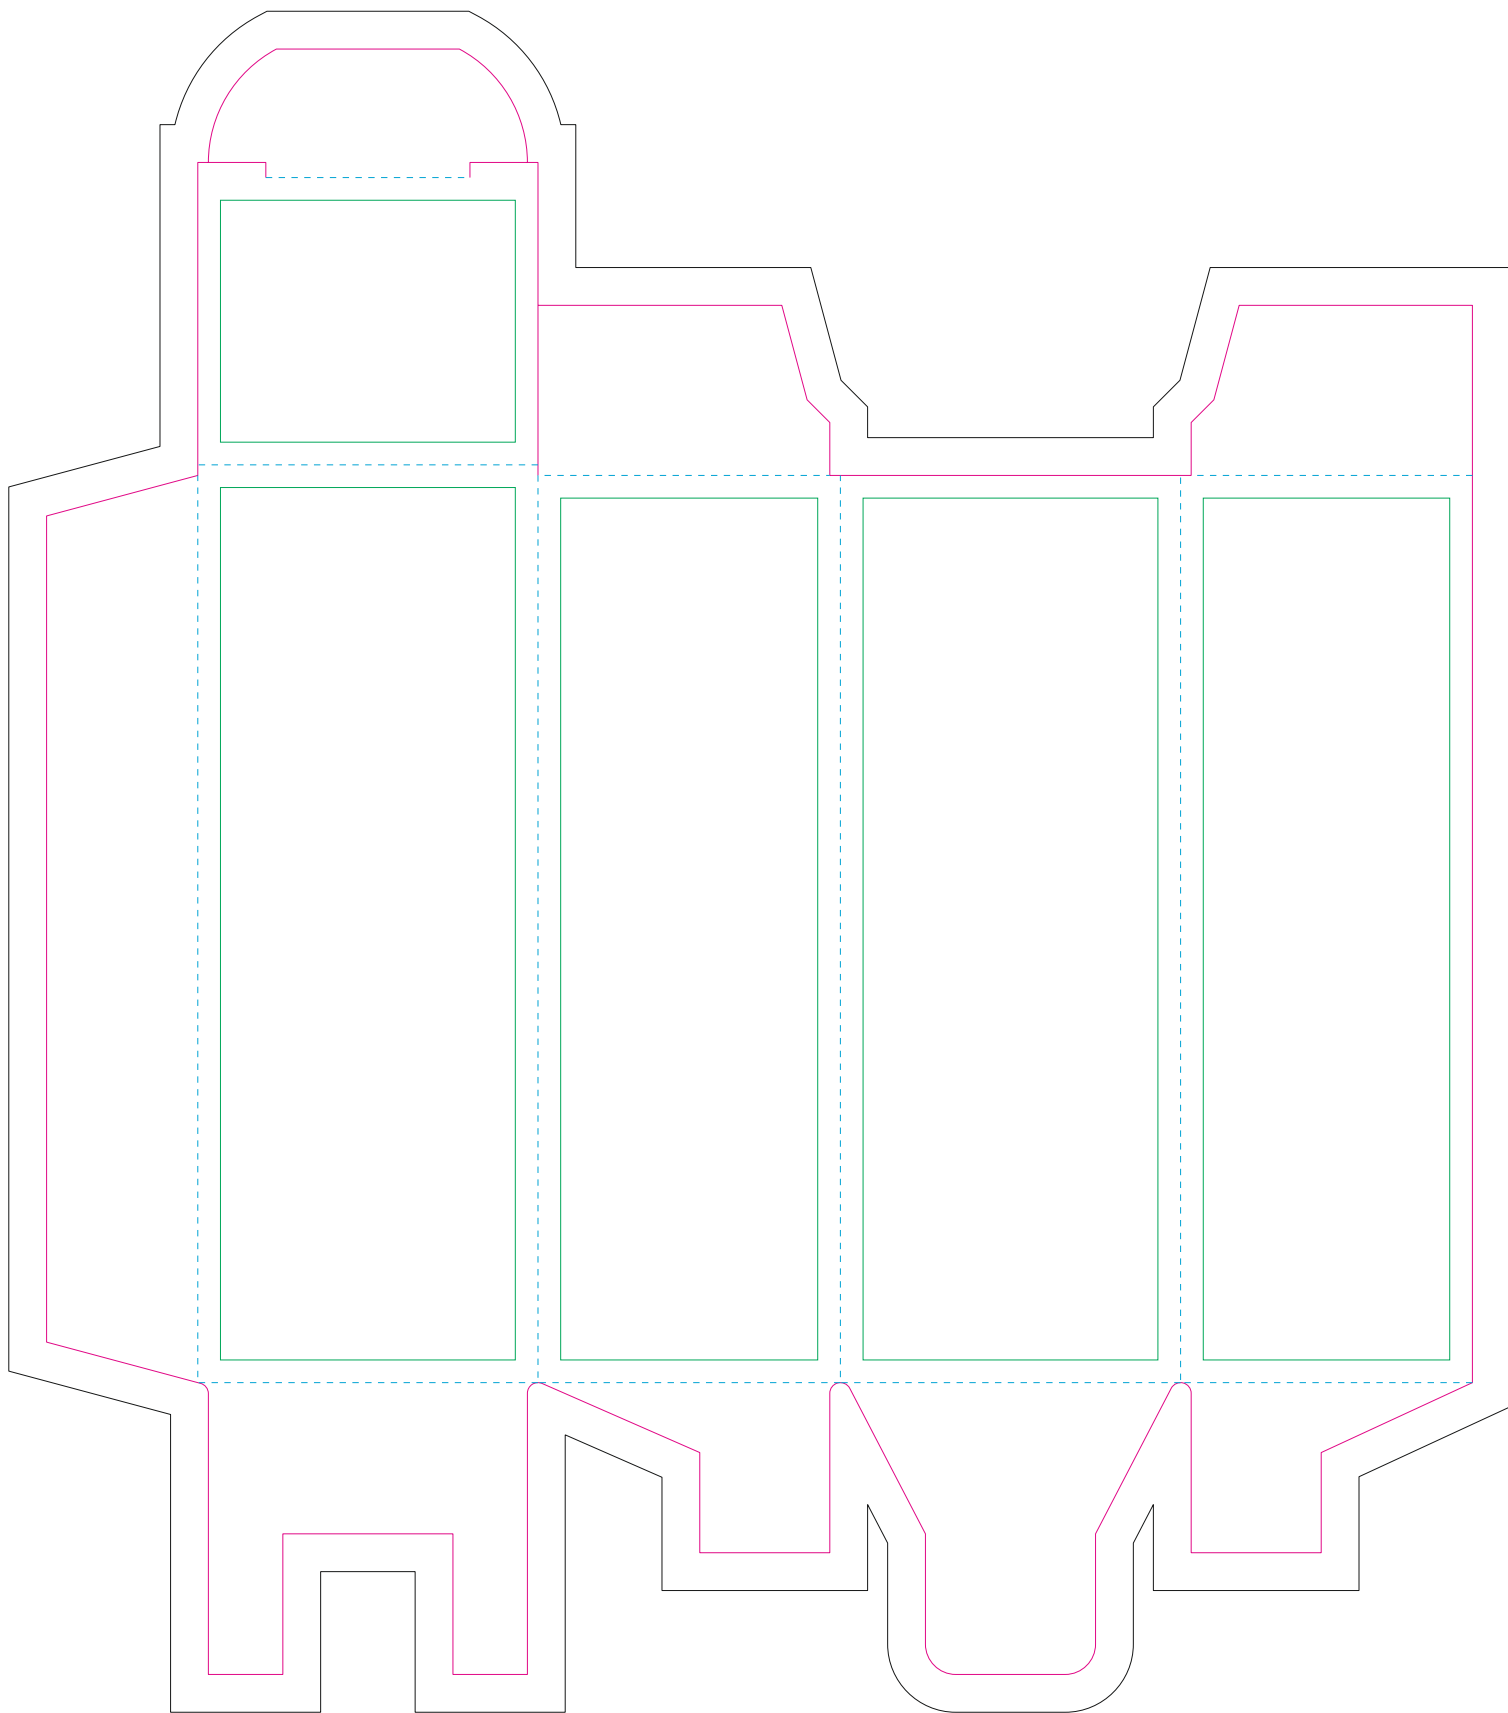

Corrugated cardboard box

- Margin
- Edge of product
- Bleed limit 5-5 mm (background must fill it)
- - - - - Fold line

resolution: min. 300DPI

colours: CMYK

formats: TIFF, PDF, EPS, AI, CDR

The green line indicates the area all non-background object - texts, logos, etc.

The pink outline the maximum size of graphic visible on the product.

The black line indicates the size of the required graphics including bleed.