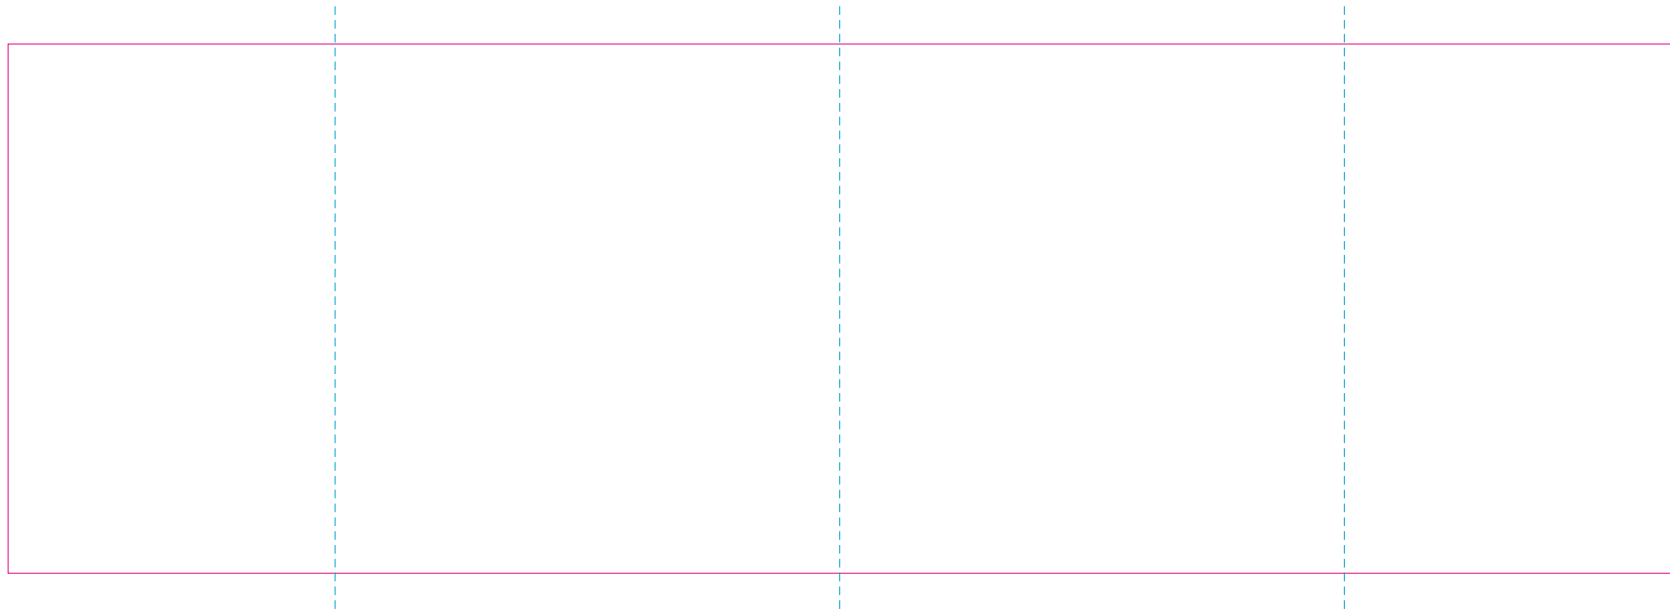

RS

— Edge of graphics

- - - centerlines

file format: vector
colours: in one color
formats: PDF, EPS, AI, CDR

The pink outline the maximum size of graphic visible on the product.
The blue dash line indicates the center line of the left, right and middle side of object.