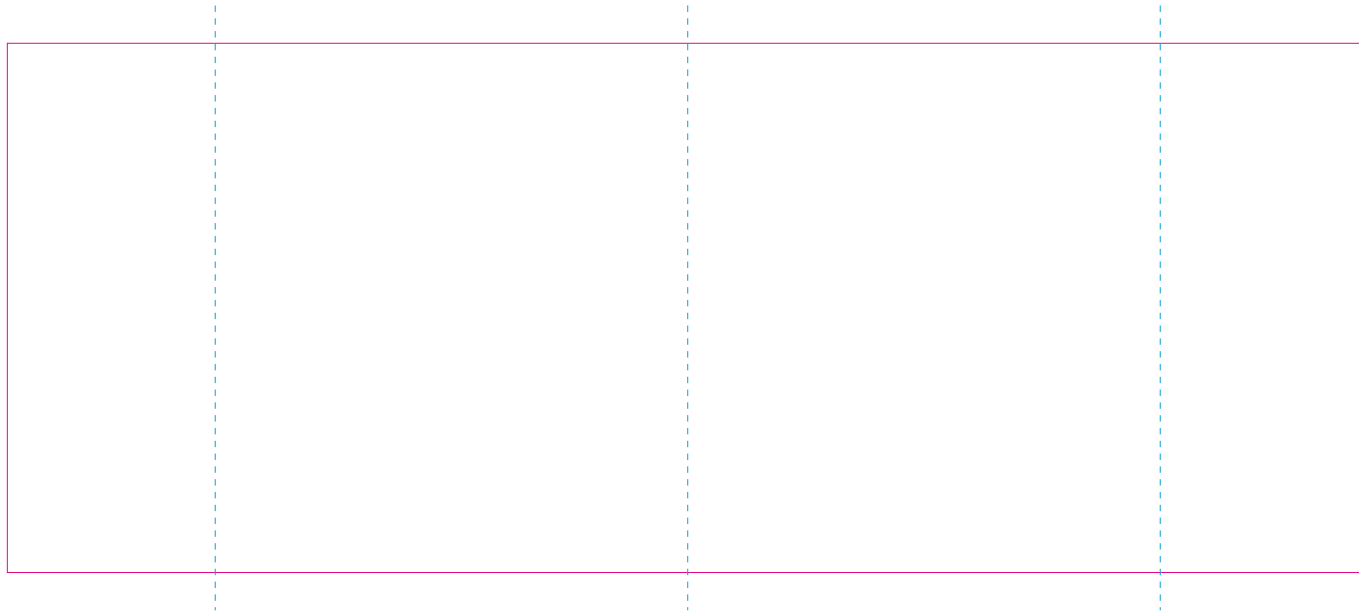

RS

—— Edge of graphics

- - - - centerlines

file format: vector
colours: in one color
formats: PDF, EPS, AI, CDR

The pink outline the maximum size of graphic visible on the product.
The blue dash line indicates the center line of the left, right and middle side of object.