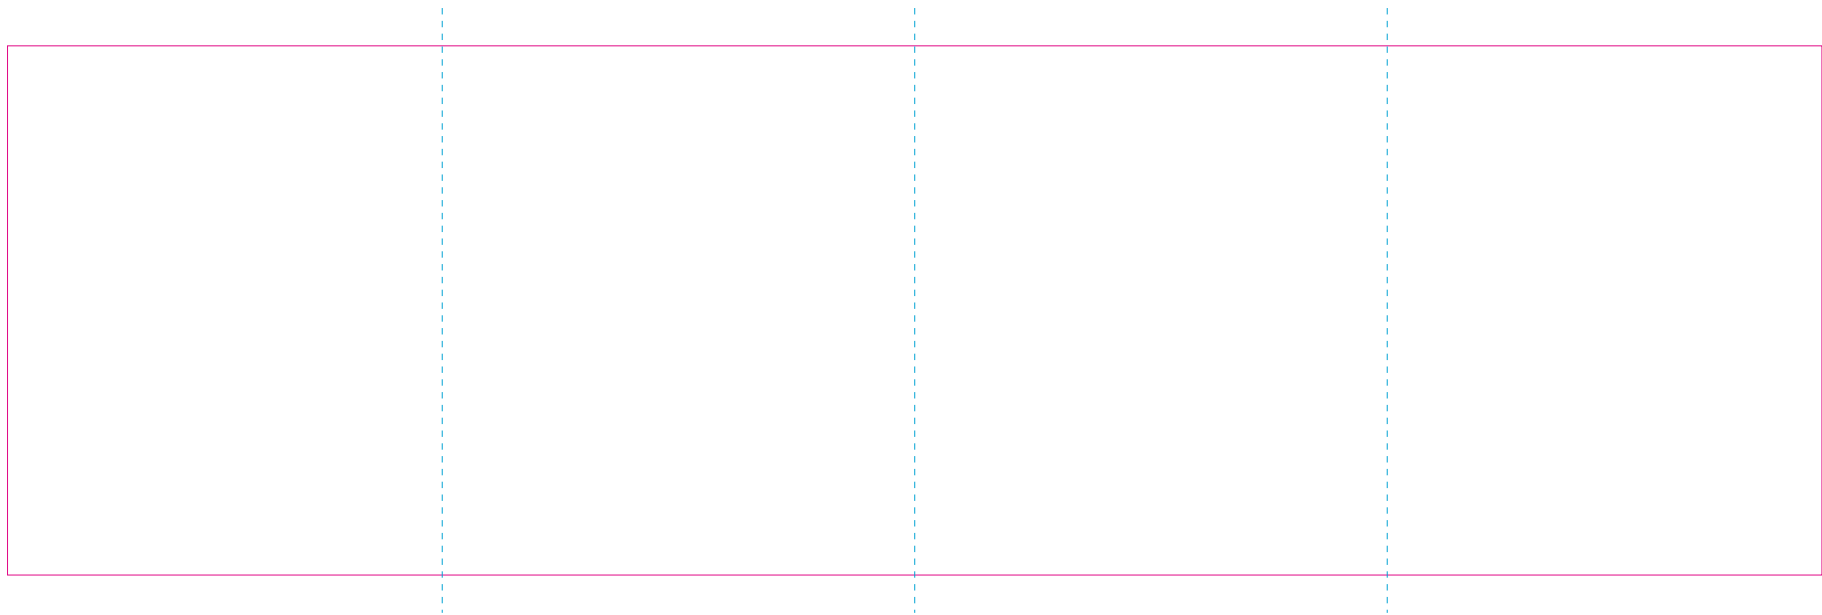

RUV

—— Edge of graphics

----- centerlines

file format: vector  
colours: in one color  
formats: PDF, EPS, AI, CDR

The pink outline the maximum size of graphic visible on the product.  
The blue dash line indicates the center line of the left, right and middle side of object.